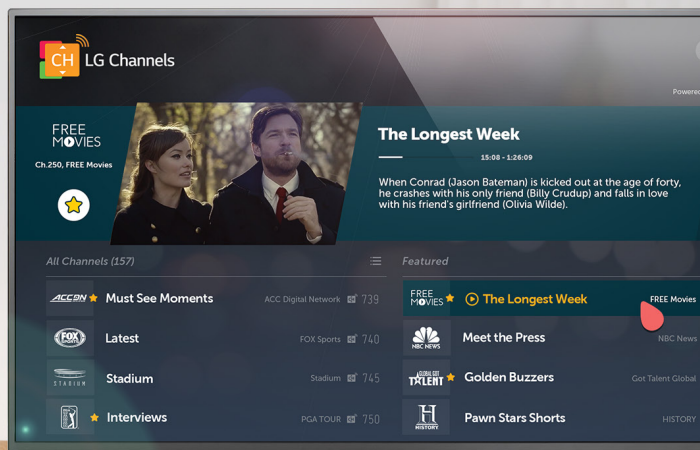

POWERED BY XUMO

POWERED BY XUMO

News

- **IP-123** NBC News NOW
- **IP-124** ABC News Live
- **IP-125** CBS News
- **IP-126** Local Now
- **IP-129** Bloomberg Television
- **IP-131** TODAY All Day
- **IP-135** TIME Magazine
- **IP-136** Newsy
- **IP-137** Law & Crime
- **IP-138** Newsmax TV
- **IP-141** CBC NEWS
- **IP-142** TYT
- **IP-145** BNC Go
- **IP-146** Cheddar
- **IP-147** USA TODAY News
- **IP-518** Radio-Canada.ca*

Comedy

- **IP-200** FailArmy
- **IP-201** Funny or Die
- **IP-202** Just For Laughs Gags
- **IP-203** Just For Laughs
- **IP-204** Free Comedy TV
- **IP-208** Above Average
- **IP-209** Dry Bar Comedy
- **IP-211** Comedy Dynamics
- **IP-212** The Johnny Carson Show
- **IP-217** LOL Network
- **IP-225** The Pet Collective
- **IP-276** It's Showtime at the Apollo

TV & Movies

- **IP-246** FREE SciFi & Fantasy
- **IP-247** FREE Black Cinema
- **IP-248** FREE Action Movies
- **IP-245** FREE Westerns

- **IP-249** FREE Comedy Movies
- **IP-250** FREE Movies
- **IP-251** FREE Documentaries
- **IP-253** Her FREE Movies
- **IP-255** Cinelife
- **IP-258** Runtime
- **IP-259** FilmRise
- **IP-260** Hallmark Movies & More
- **IP-261** Docurama
- **IP-262** CONtv
- **IP-263** Gravitas Movies
- **IP-264** The Archive
- **IP-265** Shout! Factory TV
- **IP-267** American Classics
- **IP-268** Alice
- **IP-269** Maverick
- **IP-270** Hi-Yah!
- **IP-271** FREE Horror Movies
- **IP-272** The Asylum
- **IP-273** Killer Movies
- **IP-274** Samuel Goldwyn Films
- **IP-275** The Preview Channel
- **IP-317** Rifftrax
- **IP-359** The Grapevine

Entertainment

- **IP-277** Got Talent Global
- **IP-282** Fuse XL
- **IP-302** Mobcrush TV
- **IP-303** Brat TV
- **IP-304** VENN TV
- **IP-305** eSports Revolution
- **IP-310** Family Feud
- **IP-311** Deal or No Deal
- **IP-314** Topic
- **IP-315** ElectricNOW
- **IP-316** Unidentified
- **IP-319** DUST
- **IP-325** CHIVE TV

*only available in Canada