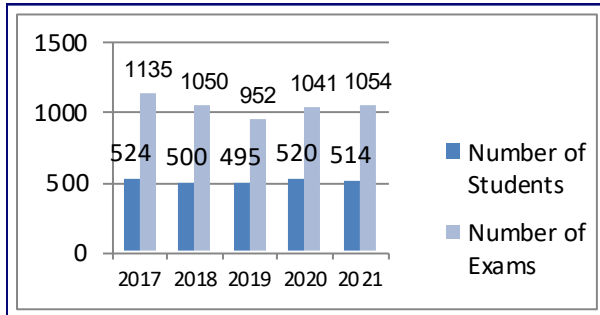

STANDARDIZED TESTING

Chatham High School encourages its students to engage in an individualized and appropriate level of academic rigor. Below are tables showing the performance of CHS students on AP tests for the 2021 administration, as well as standardized tests associated with the college admissions process.

Number of AP Students and Exams Completed