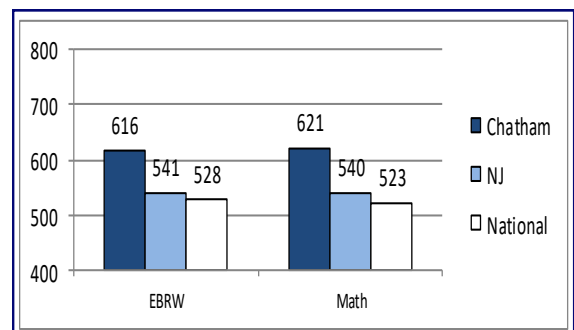

SAT Scores 2020