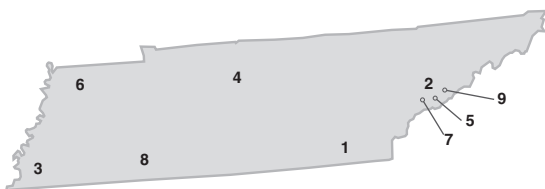

2	Dakota RV 3831 N Deadwood Ave Rapid City	South Dakota	57702	EMERALD (605) 348-1212
---	---	--------------	-------	---

TENNESSEE
CUMMINS SALES AND SERVICE LOCATIONS

1	1509 E 26th St Chattanooga	Tennessee	37407	(423) 629-1447
2	1211 Ault Rd Knoxville	Tennessee	37914	(865) 523-0446
3	1784 E Brooks Rd Memphis	Tennessee	38116	(901) 345-7424
4	706 Spence Ln Nashville	Tennessee	37217	(615) 366-4341