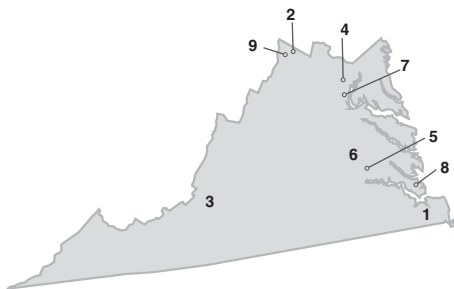

VERMONT

AUTHORIZED ONAN GENERATOR DEALERS

1	Vermont Road and Home 317 South St South Hero	Vermont	05486	EMERALD (802) 578-4595