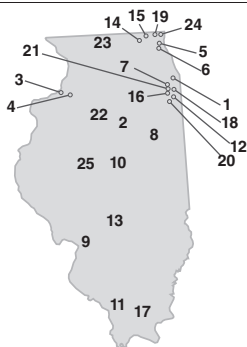

AUTHORIZED ONAN GENERATOR DEALERS

2	Bellah's Custom Homes 335 Cavanaugh Bay Rd Coolin Idaho	83821	EMERALD (208) 443-0365

3	RNR RV Center Lewiston 4040 N and South Hwy Lewiston Idaho	83501	EMERALD (208) 748-7075

4	Blue Dog RV, Inc. 514 W Seltice Way Post Falls Idaho	83854	PLATINUM (208) 773-7878