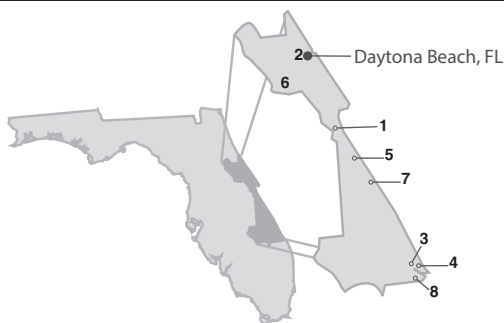

CENTRAL FLORIDA / EAST CENTRAL FLORIDA

AUTHORIZED ONAN GENERATOR DEALERS

3	Camping World of Bartow 7400 State Rd 60 W Bartow Florida	33830	EMERALD (863) 533-2458
3	Mid Florida Diesel 2215 E State Rd 60 Bartow Florida	33830	EMERALD (863) 519-0107
4	Camping Connection 9140 W Hwy 192 Kissimmee Florida	34747	EMERALD (407) 397-2267
4	Camping World of Kissimmee 5175 Hwy 192 Kissimmee Florida	34746	EMERALD (407) 396-2600
5	ASAP Mobile RV Repairs 24486 E Hwy 316 Salt Springs Florida	32134	PLATINUM (386) 775-7423
6	Camper Corral 7406 US 27 N Sebring Florida	33870	EMERALD (863) 385-8570
7	Camping World of the Villages 14200 S US Hwy 441 Summerfield Florida	34491	EMERALD (352) 342-9584
8	Alliance Coach 4505 Monaco Way Wildwood Florida	34785	PLATINUM (352) 330-3800
9	Giant Recreation World 13906 W Colonial Dr Winter Garden Florida	34787	EMERALD (407) 656-6444
9	Thermo King of Orlando West 695 Garden Commerce Pkwy Winter Garden Florida	34787	EMERALD (407) 293-7158

EAST CENTRAL FLORIDA

AUTHORIZED ONAN GENERATOR DEALERS

1	Camping World of Cocoa 4700 King St Hwy 520 Cocoa Florida	32926	EMERALD (855) 244-8916
1	Noah's Ark Repair Service, Inc. 11 Ridgeway Ave Cocoa Florida	32922	EMERALD (321) 639-8070