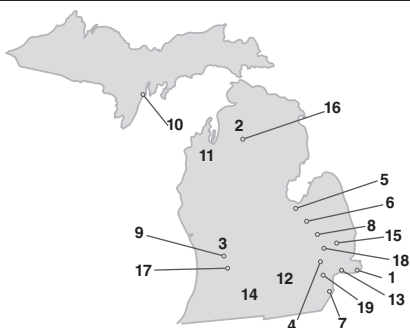

MASSACHUSETTS / MICHIGAN

AUTHORIZED ONAN GENERATOR DEALERS

3	Major's RV Service Center 150 MacArthur Blvd Bourne	Massachusetts	02532	EMERALD (508) 759-2833
4	Weld Power 1529 Grafton Rd Millbury	Massachusetts	01501	PLATINUM (508) 832-3550
5	RALCO Electric, Inc. 101 State Rd Westport	Massachusetts	02790	EMERALD (508) 679-3363
6	Boston Generator Repair, Inc. 4 Draper St Woburn	Massachusetts	1801	EMERALD (617) 250-8550
7	Fleet Electrical Service, Inc. 324 SW Cutoff Worcester	Massachusetts	01604	EMERALD (508) 755-8666

MICHIGAN

CUMMINS SALES AND SERVICE LOCATIONS

1	43575 N Gratiot Ave Clinton Township	Michigan	48036	COACH CARE (586) 469-2010
2	977 N Center Ave Gaylord	Michigan	49735	(989) 732-5055
3	3715 Clay Ave SW Grand Rapids	Michigan	49548	COACH CARE (616) 538-2250
4	54250 Grand River Ave New Hudson	Michigan	48165	COACH CARE (248) 573-1900
5	722 N Outer Dr Saginaw	Michigan	48601	(989) 752-5200

AUTHORIZED ONAN GENERATOR DEALERS

6	General RV Center 12410 Dixie Hwy Birch Run	Michigan	48415	EMERALD (989) 624-7000
7	General RV Center 17277 Racho Rd Brownstown	Michigan	48192	EMERALD (734) 284-5500
8	American RV - Burton 1289 N Belsay Rd Burton	Michigan	48509	EMERALD (810) 715-2325