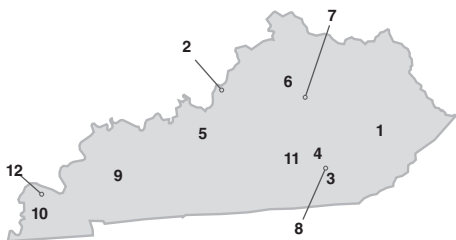

KENTUCKY

KENTUCKY

CUMMINS SALES AND SERVICE LOCATIONS

1	1868 KY-15 Hazard	Kentucky	41701	(606) 436-5718

2	9820 Bluegrass Pkwy Louisville	Kentucky	40299	(502) 491-4263

AUTHORIZED ONAN GENERATOR DEALERS

3	Valley RV Sales, LLC. 275 E Cumberland Gap Pkwy Corbin	Kentucky	40701	EMERALD (606) 528-6099

3	Wildcat RV Sales 141 W Cumberland Gap Pkwy Corbin	Kentucky	40701	EMERALD (606) 215-3639

4	Visone RV 243 Fields Ln East Bernstadt	Kentucky	40729	EMERALD (606) 843-9889

5	Skaggs RV Outlet, Inc. 301 Commerce Dr Elizabethtown	Kentucky	42701	EMERALD (270) 765-7245

6	Bluegrass International Trucks, Buses & Ideal Leasing 101 Triport Cir Georgetown	Kentucky	40324	EMERALD (502) 570-5252

7	Bluegrass RV 1675 N Broadway Lexington	Kentucky	40505	EMERALD (859) 253-1777

7	Colerain Northside RV 1630 N Broadway Lexington	Kentucky	40505	EMERALD (859) 299-8386

8	Bluegrass International Trucks, Buses & Ideal Leasing 231 Jerrys Rd London	Kentucky	40741	EMERALD (606) 864-4150

9	KY RV Sales 1200 McCoy Ave Madisonville	Kentucky	42431	EMERALD (270) 821-4000

10	Youngblood's RV Center, Inc. 2132 State Rte 45 N Mayfield	Kentucky	42066	EMERALD (270) 247-8591