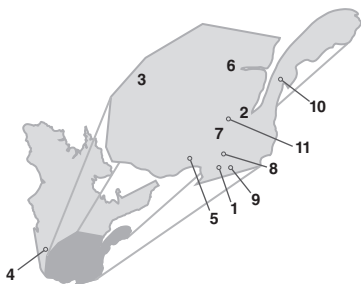

QUEBEC

QUEBEC

CUMMINS SALES AND SERVICE LOCATIONS

1	315 Liberté Ave Candiac	Quebec	J5R 6Z7	(450) 638-6863
2	2400 Rue Watt Quebec City	Quebec	G1P 3T3	(418) 651-2911
3	1025 Rue Léo-Fournier Val-d'Or	Quebec	J9P 6X6	(819) 825-0993