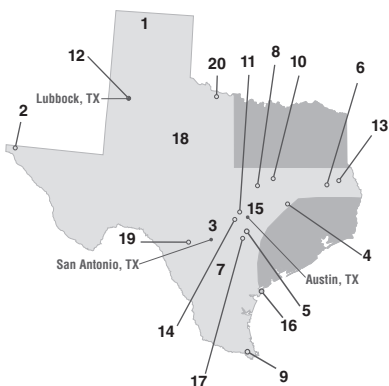

SOUTHEASTERN TEXAS / GREATER TEXAS

4	Channelview Supply Company 15450 I-10 E Channelview Texas 77530	PLATINUM (281) 452-7760
5	Action RV Services 5902 Hwy 105 W Conroe Texas 77304	EMERALD (936) 441-1165
6	Texas RV and Car Care 16326 Mueschke Rd Cypress Texas 77433	EMERALD (281) 758-1039
1	PPL Motor Homes 10777 Southwest Fwy Houston Texas 77074	EMERALD (713) 988-5555
7	Southwest RV of Houston DBA Camping World of Katy 27905 Katy Fwy Katy Texas 77494	EMERALD (281) 574-1335
8	Acres RV 1800 N Hwy 59 Livingston Texas 77351	EMERALD (936) 328-5698
9	Bluebonnet RV Repairs, LLC. 1100 Ave H Rosenberg Texas 77471	EMERALD (281) 342-7939
10	Holiday World of Willis 13200 I-45 N Willis Texas 77378	EMERALD (936) 337-8900

GREATER TEXAS

CUMMINS SALES AND SERVICE LOCATIONS

1	5224 I-40 Expy E Amarillo Texas 79103	(806) 373-3793
2	14333 Gateway Blvd W El Paso Texas 79928	COACH CARE (915) 852-4200
3	6226 PanAm Expy N San Antonio Texas 78218	(210) 655-5420