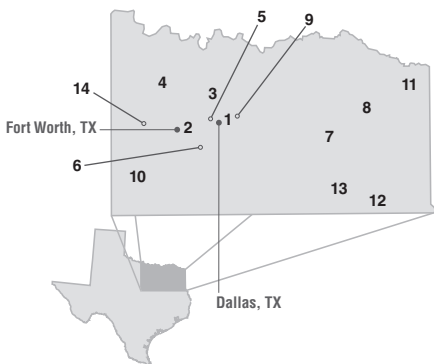

NORTHEASTERN TEXAS

NORTHEASTERN TEXAS

CUMMINS SALES AND SERVICE LOCATIONS

1	4855 Mountain Creek Pkwy Dallas Texas	75236	COACH CARE (972) 708-0000
2	3250 North Fwy Fort Worth Texas	76111	(817) 624-2107

AUTHORIZED ONAN GENERATOR DEALERS

3	Parker Power Systems, Inc. 1540 Valwood Pkwy Carrollton Texas	75006	EMERALD (972) 484-9044
4	NRS Trailers 155 CR 4228 Decatur Texas	76234	PLATINUM (940) 393-7070
2	Cantwell Equipment 2727 E Loop 820 S Fort Worth Texas	76119	PLATINUM (817) 731-2841
2	McClains RV Superstore-Fort Worth 10100 South Fwy Fort Worth Texas	76140	EMERALD (817) 568-1999
2	Power Products, Inc. 4324 Nelms Dr Fort Worth Texas	76119	PLATINUM (817) 429-2855
5	Hart's Mobile Service RV & Generator 2109 Galveston St Grand Prairie Texas	75051	EMERALD (214) 450-2826
6	Quality Mobile RV Repair, LLC. 7327 Gibson Cemetery Rd, Ste 2 Mansfield Texas	76063	EMERALD (817) 764-1363
7	Longhorn RV 1212 S Pacific St Mineola Texas	75773	EMERALD (903) 569-5000
8	Longhorn Trailers 1730 Frontage Rd Mount Pleasant Texas	75455	EMERALD (888) 317-4450
9	Quest RV 311 National Dr Rockwall Texas	75032	EMERALD (972) 722-8587