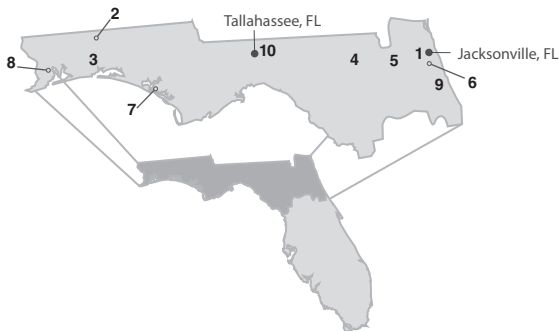

NORTHERN FLORIDA

CUMMINS SALES AND SERVICE LOCATIONS

1	755 Picketville Rd Jacksonville	Florida	32220	COACH CARE (904) 378-1902

AUTHORIZED ONAN GENERATOR DEALERS

2	America's RV Superstore 1298 S Ferdon Blvd Crestview	Florida	32536	EMERALD (850) 200-0095

3	Adventure RV Florida 124 Industrial Ct Freeport	Florida	32439	EMERALD (877) 526-7220

1	B & K Diesel Service 11640-1 Camden Rd Jacksonville	Florida	32218	EMERALD (904) 751-3512

1	Camping World of Jacksonville 10101 Interstate Center Dr Jacksonville	Florida	32218	EMERALD (904) 328-1100

1	Dick Gore RV World 14590 Duval Place W Jacksonville	Florida	32218	EMERALD (904) 741-5100