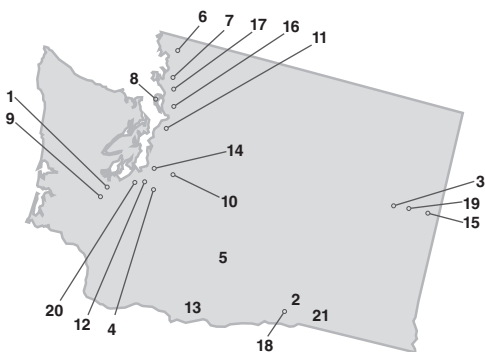

VIRGINIA / WASHINGTON

1	American Family RV 1115 S Battlefield Blvd Chesapeake Virginia 23322	EMERALD (757) 546-9207
1	Chesapeake RV Solutions 3360 Battlefield Blvd S Chesapeake Virginia 23322	EMERALD (757) 619-7767
7	Corbin's RV, Inc. 348 Kings Hwy Fredericksburg Virginia 22405	EMERALD (540) 940-2140
8	Camping World of Hampton Roads 11963 Jefferson Ave Newport News Virginia 23606	EMERALD (757) 249-1257
9	Camping World of Winchester 190 Commonwealth Ct Winchester Virginia 22602	EMERALD (540) 869-0369

WASHINGTON

CUMMINS SALES AND SERVICE LOCATIONS

1	3300 Mottman Rd SW Olympia Washington 98512	(360) 748-8841
2	1708 E James St Pasco Washington 99301	(360) 748-8841
3	11134 W Westbow Rd Spokane Washington 99224	COACH CARE (509) 455-4411
4	1800 Fryar Ave Sumner Washington 98390	(425) 235-3400
5	1905 E Central Ave Yakima Washington 98909	(509) 248-9033

AUTHORIZED ONAN GENERATOR DEALERS

6	Rasmussen Marine Electric, Inc. 909 Squalicum Way, Ste 104b Bellingham Washington 98225	EMERALD (360) 671-2992
7	Camping World of Burlington 1240 Old Hwy 99 Burlington Washington 98233	EMERALD (360) 707-5797
8	Camano RV & Welding 167 Barnum Rd Camano Island Washington 98292	EMERALD (360) 387-8246