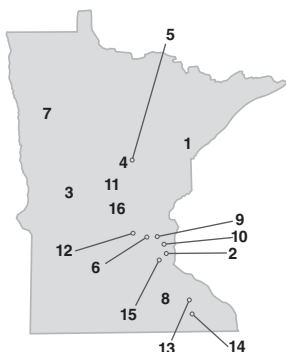

MICHIGAN / MINNESOTA

9	Michigan Critical Power 7986 Clyde Park Ave Byron Center Michigan	49315	EMERALD (616) 452-7990
10	Hilltop RV Superstore 2905 N Lincoln Rd Escanaba Michigan	49829	EMERALD (906) 786-7986
11	Just Trucks 7030 US Hwy 31 S Grawn Michigan	49637	PLATINUM (231) 276-5158
12	Superior Industrial Sales and Service 114 - 116 N State St Jackson Michigan	49201	EMERALD (517) 784-0539
13	General RV Center 24583 N River Rd Mt Clemens Michigan	48043	EMERALD (586) 954-3600
14	Courtesy Car and Truck Parts 15400 M-60 Tekonsha Michigan	49092	PLATINUM (517) 767-5553
15	American Generators 6158 Delfield Dr Waterford Michigan	48329	EMERALD (248) 623-4919
16	Freeway RV 10722 Waters RV Dr Waters Michigan	49797	EMERALD (989) 732-0677
17	General RV Center 476 Reno Dr Wayland Michigan	49348	EMERALD (269) 792-9118
18	General RV Center 8285 Highland Rd White Lake Michigan	48386	EMERALD (248) 886-0015
19	General RV Center 25000 Assembly Park Dr Wixom Michigan	48393	EMERALD (248) 349-0900

MINNESOTA

CUMMINS SALES AND SERVICE LOCATIONS

1	3115 Truck Center Dr Duluth Minnesota	55806	COACH CARE (218) 628-3641