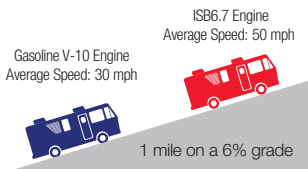

Braking and Safety

The braking systems on diesel coaches provide drivers with greater confidence going downhill:

- Hydraulic anti-lock braking systems on gas-powered RVs don't provide the stopping power of air brakes on diesel pushers
- Most diesel coaches come with exhaust or engine brakes for additional braking horsepower over that of normal service brakes; reduced service brake use minimizes the need for expensive brake jobs
- Reduced risk of glazing, overheating or fading increases safe control on steep downhill grades