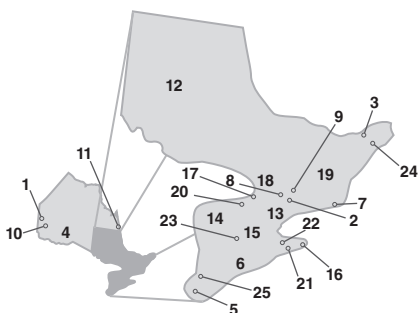

ONTARIO

ONTARIO

CUMMINS SALES AND SERVICE LOCATIONS

1	Hwy 17 E Kenora	Ontario	P9N 3X1	(807) 548-1941
2	7175 Pacific Cir Mississauga	Ontario	L5T 2A5	(905) 795-0050
3	3189 Swansea Cres Ottawa	Ontario	K1G 3W5	(613) 736-1146
4	1400 W Walsh St Thunder Bay	Ontario	P7E 4X4	(807) 577-7561

AUTHORIZED ONAN GENERATOR DEALERS

5	Lighthouse Electric 6714 Concession 6 S Amherstburg	Ontario	N9V 2Y8	EMERALD (519) 730-1310
6	H.Broer Equipment Sales and Service, Inc. 730 Talbot St W Aylmer	Ontario	N5H 2V1	PLATINUM (519) 773-3100
7	Terpstra Equipment Outdoor Power Products 39 County Rd 3 Belleville	Ontario	K8N 4Z7	EMERALD (613) 967-2731
8	Globetrotter RV, Inc. 12563 Hwy 50 Bolton	Ontario	L7E 1M4	EMERALD (905) 951-0552
9	Vacations on Wheels 1841 Hwy 7 Concord	Ontario	L4K 1V4	EMERALD (905) 738-1253
10	Dryden RV Hwy 17 W Dryden	Ontario	P8N 2Y7	PLATINUM (807) 937-5538
11	Earlton Camping Centre, Ltd. 332442 Hwy 11 N, Box 430 Earlton	Ontario	POJ 1E0	EMERALD (705) 563-2633
12	Arc Generator Repair 2344 Maley Dr, Unit #2 Garson	Ontario	P3L 1R5	EMERALD (705) 525-2141
13	Taylor Diesel, Ltd. 332 Lake Ave N Hamilton	Ontario	L8E 3A2	EMERALD (905) 578-4314