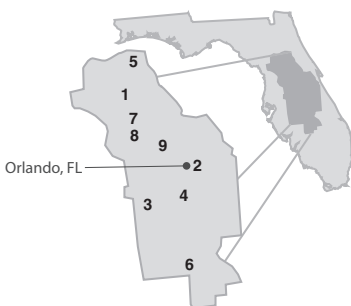

WEST CENTRAL FLORIDA / CENTRAL FLORIDA

4	General RV Center 13396 E US Hwy 92 Dover Florida 33527	EMERALD (813) 305-2500
5	Emery Auto and Diesel Repair 6436 San Casa Dr Englewood Florida 34224	EMERALD (941) 548-4070
6	Camping World of New Port Richey 2112 US Hwy 19 Holiday Florida 34691	EMERALD (727) 937-6176
7	Riley Auto Electric, Inc. 7256 W Homosassa Trl Homosassa Florida 34448	EMERALD (352) 628-5663
8	RV World, Inc. of Nokomis 2110 N Tamiam Trl Nokomis Florida 34275	EMERALD (941) 966-5335
9	Drew's RV Techs, LLC. 1601 US Hwy 41 S Ruskin Florida 33570	EMERALD (813) 645-7870
10	Gulf Coast Power, Inc. 6606 26th Ct E Sarasota Florida 34234	EMERALD (941) 753-8805
11	Lazy Days RV Center, Inc. 6130 Lazy Days Blvd Seffner Florida 33584	EMERALD (813) 246-4555
11	MG Industrial Engines 11309 S E Hwy 92 Seffner Florida 33584	EMERALD (813) 622-8763
1	RV Medic, Inc. 1702 E Busch Blvd Tampa Florida 33612	EMERALD (813) 935-3268

CENTRAL FLORIDA

CUMMINS SALES AND SERVICE LOCATIONS

1	321 SW 52nd Ave Ocala Florida 34474	COACH CARE (352) 861-1122
2	4820 N Orange Blossom Trl Orlando Florida 32810	COACH CARE (407) 298-2080