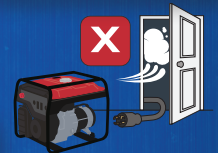

**RUN YOUR PORTABLE GENERATOR - OUTSIDE  
CONNECT THIS PRE-WIRED POWER PANEL - INSIDE  
ELIMINATE CORDS THROUGH OPEN DOORS  
TO HELP KEEP YOU SAFE FROM GENERATOR EXHAUST**

**NEW WKPBN30**

Everything you need to **ECONOMICALLY** create a lighted generator power panel inside your home, quickly, easily and safely. Brings emergency back-up power safely inside and keeps toxic generator exhaust and carbon monoxide outside.

Run essential household appliances during a power outage.

FOR GENERATORS UP TO **7500 WATTS**

WITH THIS **30 AMP**  
125/250 VAC  
POWEROUTLET **L14-30**

RELIANCE CONTROLS IS THE WORLD LEADER IN GENERATOR TRANSFER SWITCHES AND PANELS. WE HAVE BEEN MANUFACTURING IN RACINE, WISCONSIN SINCE 1909.