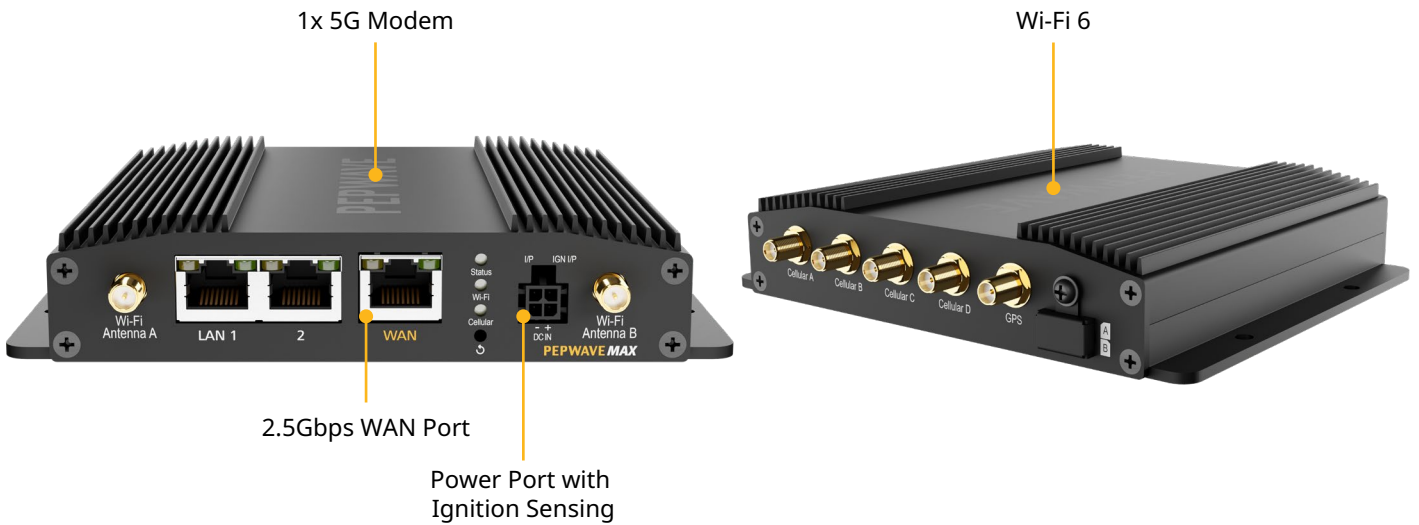

MAX BR1 Pro 5G

— The Classic Goes Sonic —

Sonic for a Reason

The 'classic goes sonic', why? The BR1 Pro 5G is integrated with the new generation multi-core CPU ensuring delivery of gigabit speeds. Achieving 8 times faster than the original BR1 classic.

Low-Profile Form Factor

At 1.15 inches short, the BR1 Pro 5G is 25% slimmer than the BR1 Classic.

5.08 inches

5.78 inches

1.15 inches

MAX BR1 Pro 5G

Specifications

WAN Interface	1x 10/100/1000/2500 Ethernet ¹ 1x Embedded Cellular Modem with Redundant SIM Slots	Antenna Connectors	4x SMA Cellular Connectors 2x RP-SMA Wi-Fi Antenna Connectors 1x SMA GPS Antenna Connector
LAN Interface	2x 10/100/1000M Ethernet ¹	Power Input	AC Adapter: AC Input 100V-240V / DC Output 12V 10V – 30V DC
Wi-Fi Interface	Simultaneous Dual-Band (2.4GHz / 5GHz) Wi-Fi 6 2x2 MU-MIMO Wi-Fi WAN and/or AP	Power Consumption	8W (nominal), 19W (max.)
SpeedFusion Features	Hot Failover ² , WAN Smoothing ² , Bandwidth Bonding ²	Dimensions	5.78 x 5.08 x 1.15 inches / 146.8 x 129 x 29.3 mm
Number of SpeedFusion VPN Peers	2 / 5 ³	Weight	1.5 pounds / 680 grams
Features	GPIO, Ignition Sensing	Operating Temperature	-40° – 149°F / -40° – 65°C
Router Throughput	1 Gbps	Humidity	15% – 95% (non-condensing)
SpeedFusion Throughput (No Encryption)	400 Mbps	Certifications	FCC, CE, RoHS, E-Mark EN61373 Shock and Vibration Resistance EN50155 Railway Applications Electronic Equipment used on Rolling Stock EN61000 Electromagnetic Compatibility
SpeedFusion Throughput (256-bit AES)	200 Mbps	Package Content	1x BR1 Pro 5G 4x LTE/5G Antennas (ACW-235) 2x Dual Band Wi-Fi Antennas (ACW-341) 1x GPS Active Antenna (ACW-232) 1x 12V 2A 4 Pin Power Supply (ACW-632)
Recommended Users	1-150	SIM Card Size	Nano-SIM (4FF)
AP Controller	Standard	Warranty	1-Year Limited Warranty
Maximum Number of AP Supported	30		
Cellular Data Rate ⁴ (Downlink / Uplink)	5G: 4 Gbps / 700 Mbps CAT-20: 2 Gbps / 150 Mbps		