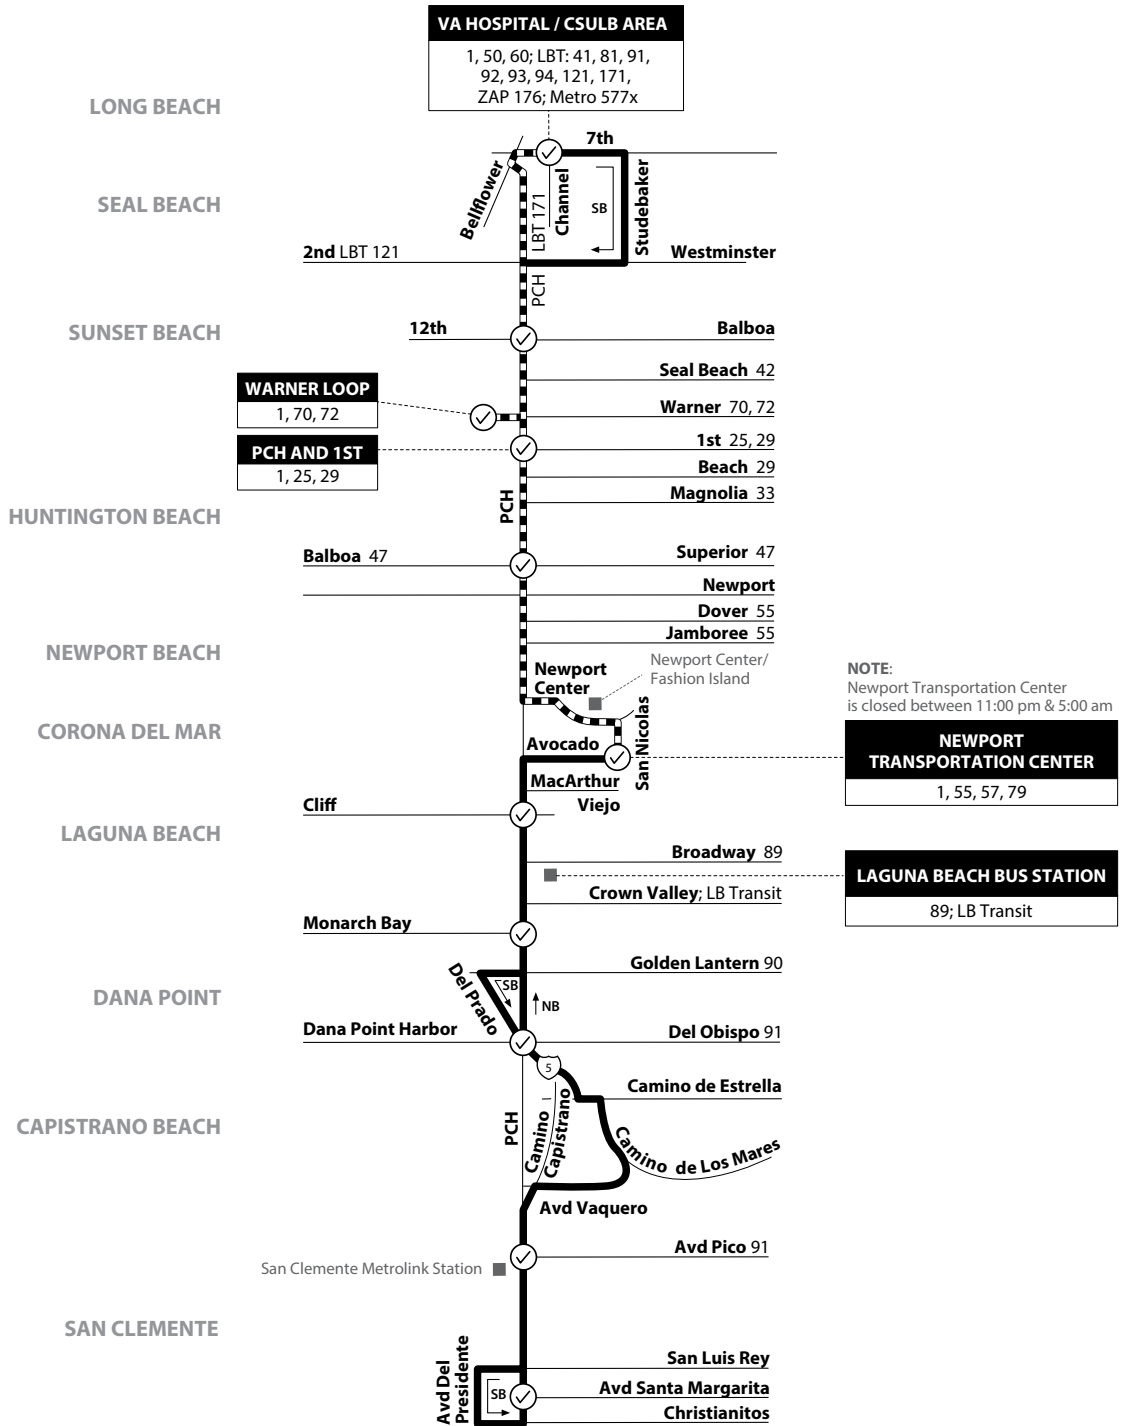

1

Long Beach to San Clemente

via Pacific Coast Hwy

LEGEND
LEYENDA

Scheduled Departure
 Regular Routing
 No Service On Some Trips

Metro = Los Angeles Metro | LBT = Long Beach Transit |
LB Transit = Laguna Beach Transit

Numbers on streets indicate transfers. *Números en la calle indican transbordos.*

MAP NOT TO SCALE

Monday-Friday
NORTHBOUND To: Long Beach

El Camino & Santa Margarita	El Camino Real & Avd Pico	Pacific Coast Hwy & Del Obispo	Pacific Coast Hwy & Crown Valley	Pacific Coast Hwy & Viejo	Newport Transportation Center	Pacific Coast Hwy & Superior	Coast Highway & Huntington	Warner & Pacific Coast Hwy	Pacific Coast Hwy & Balboa	7th & Channel
4:37	4:49	5:03	5:12	5:28	5:46	5:59	6:10	6:22	6:30	6:44
5:39	5:51	6:05	6:14	6:30	6:48	7:01	7:12	7:24	7:32	7:46
6:32	6:44	6:58	7:09	7:30	7:50	8:05	8:16	8:28	8:36	8:50
7:27	7:42	7:57	8:08	8:30	8:51	9:06	9:18	9:32	9:41	9:55
8:26	8:41	8:56	9:07	9:29	9:50	10:05	10:17	10:31	10:40	10:54
9:23	9:38	9:53	10:04	10:26	10:47	11:02	11:14	11:28	11:37	11:51
10:20	10:35	10:50	11:01	11:23	11:44	11:59	12:11	12:25	12:34	12:48
11:03	11:18	11:34	11:46	12:12	12:38	12:56	1:08	1:22	1:33	1:47
12:04	12:19	12:35	12:47	1:13	1:39	1:57	2:09	2:23	2:34	2:48
1:06	1:21	1:37	1:49	2:15	2:41	2:59	3:11	3:25	3:36	3:50
2:07	2:22	2:38	2:50	3:16	3:42	4:00	4:12	4:26	4:37	4:51
3:03	3:17	3:34	3:47	4:14	4:40	5:00	5:12	5:26	5:37	5:51
4:11	4:26	4:42	4:53	5:17	5:40	5:57	6:09	6:22	6:33	6:47
5:06	5:21	5:37	5:48	6:12	6:35	6:52	7:04	7:17	7:28	7:42
6:11	6:26	6:42	6:53	7:17	7:40	7:57	8:09	8:22	8:33	8:47
7:31	7:44	7:59	8:09	8:27	8:45	9:00	9:11	9:24	9:35	9:49
8:40	8:53	9:08	9:18	9:36	9:54	10:09	10:20	10:33	10:44	10:58