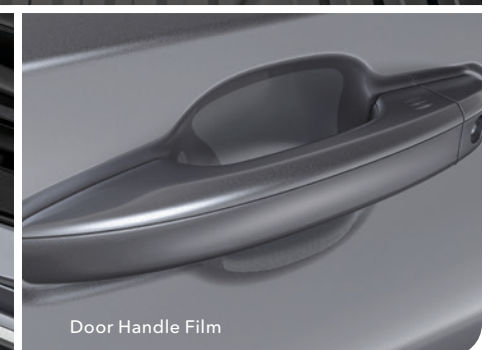

Why you should buy Honda Genuine Accessories

As the proud owner of a brand new Honda, you have a unique opportunity to apply your own finishing touches. Make your Honda yours by choosing from a wide array of Honda Genuine Accessories that add style, protection, and convenience.

So now's the perfect time to tailor your ride to fit your personal needs and preferences.

Fit, Finish and Functionality

Honda Genuine Accessories are designed specifically for Honda vehicles, providing a factory color match, factory-installed appearance and functionality tailored to each individual model.

Quality

Every Honda Genuine Accessory is engineered and tested to ensure that vehicle handling and safety performance are not compromised.

Warranty

3-year/36,000-mile warranty plus convenient financing are available when accessories are installed at the time your Honda is originally purchased.

Protection and Convenience

Honda Genuine Accessories offer a variety of options for protecting your investment as well as others that add convenience and personalization to your new Accord.