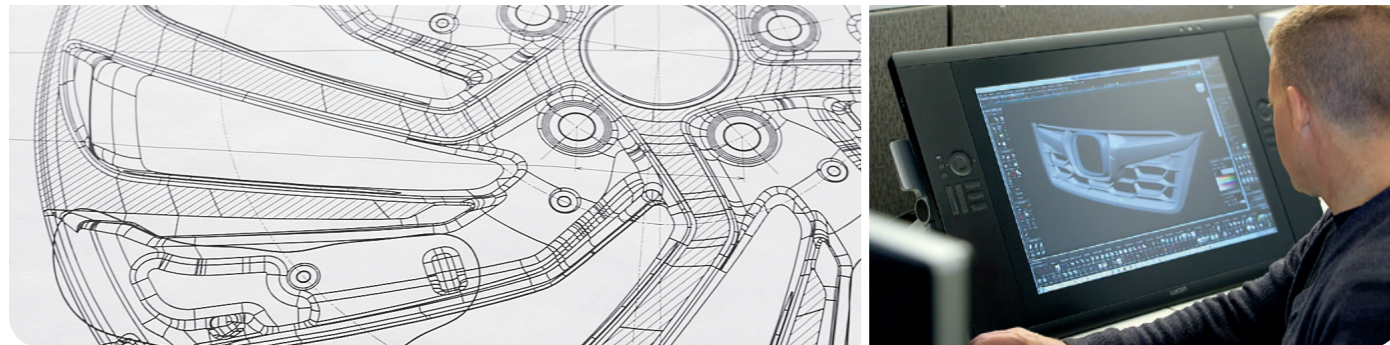

Accord 2.0T Touring shown in Platinum White Pearl with Bronze Fashion Accent Package (Bronze Grille Accent, Rear Trim, and Bronze Rear Accent), Gloss Black Emblems, Gloss Black Fender Emblems, Front and Side Underbody Spoilers, and 19-in Machined-Finish Alloy Wheel Base with Bronze Wheel Accents.

Accord EX-L shown in Modern Steel Metallic with Decklid Spoiler, Gloss Black Accord and Rear H-Mark Emblems, Side and Rear Underbody Spoilers, and 19-in Black Alloy Wheels.

Why you should buy Honda Genuine Accessories

As the proud owner of a brand new Honda, you have a unique opportunity to apply your own finishing touches. Make your Honda yours by choosing from a wide array of Honda Genuine Accessories that add style, protection, and convenience.

So now's the perfect time to tailor your ride to fit your personal needs and preferences.

Fit, Finish and Functionality

Honda Genuine Accessories are designed specifically for Honda vehicles, providing a factory color match, factory-installed appearance and functionality tailored to each individual model.

Quality

Every Honda Genuine Accessory is engineered and tested to ensure that vehicle handling and safety performance are not compromised.

Warranty

3-year/36,000-mile warranty plus convenient financing are available when accessories are installed at the time your Honda is originally purchased.

Protection and Convenience

Honda Genuine Accessories offer a variety of options for protecting your investment as well as others that add convenience and personalization to your new Accord.