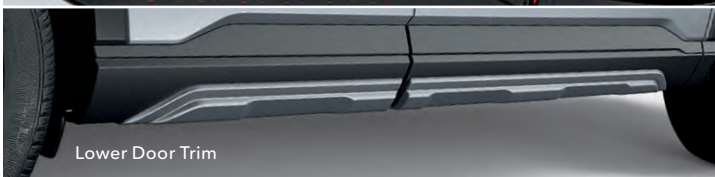

The 2023 CR-V

Get behind the wheel with the ultimate traveling companion. Choose from a wide array of HPD-inspired accessories designed to be rugged and ready to take on any adventure.

Boldly show the world that you've arrived.

HPD

CR-V Sport Hybrid shown in Meteorite Gray Metallic with HPD Package and optional accessories: Crossbars, Gloss Black Emblems, Roof Basket, and HPD 18-in Sonoran Bronze-Finish Alloy Wheels.

CR-V EX-L shown in Platinum White Pearl with Utility Package and optional accessories: Body Side Molding, Door Visors, Fender Flares, Lower Door Trim, Tailgate Spoiler, and 18-in Black Alloy Wheels.

CR-V EX-L shown in Lunar Silver Metallic with Body Side Molding, Crossbars, Door Visors, Fender Emblems, Fender Flares, Front Lower Trim, Kayak Attachment, Lower Door Trim, Running Boards, Roof Rails, Tailgate Spoiler, and 18-in Black Alloy Wheels.

HPD Emblem

Help shield your new CR-V from wear and tear. Safeguard your investment with the solid protection provided by Honda Genuine Accessories.

Wheel Locks
Some components and colors may vary. Please see your Honda dealer for details.