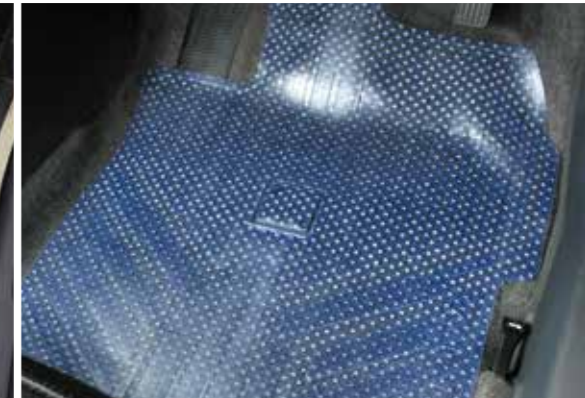

TRANSPARENT MAT