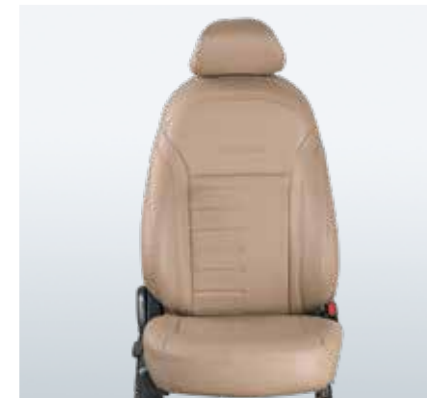

# BREATHTAKING CLASS UNBELIEVABLE COMFORT

Refresh. Recharge. Renew. Personalise your drive with every delight.

STEERING WHEEL COVER

WIRELESS CHARGER

ARMREST BLACK (SLIDING TYPE)

ARMREST BEIGE (SLIDING TYPE)

## SEAT COVERS

HORIZONTAL LINES

MULTI GATHERING

ARC STITCH

BLACK AND BEIGE

BLACK PERFORATION

BEIGE PERFORATION

BUCKET MAT - BLACK