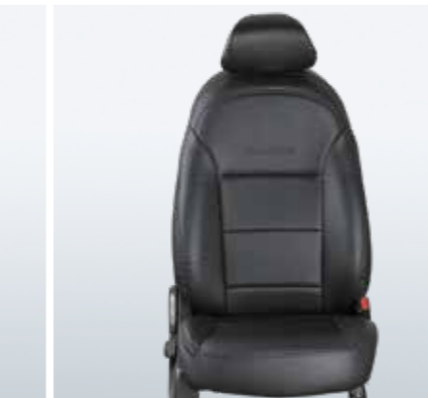

## SEAT COVERS

HORIZONTAL LINES

MULTI GATHERING

ARC STITCH

BLACK AND BEIGE

BLACK PERFORATION

BEIGE PERFORATION

BUCKET MAT - BLACK