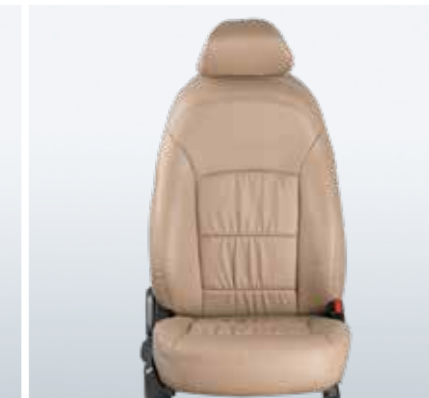

# BREATHTAKING CLASS UNBELIEVABLE COMFORT

Refresh. Recharge. Renew. Personalise your drive with every delight.

STEERING WHEEL COVER

WIRELESS CHARGER

ARMREST BLACK (SLIDING TYPE)

ARMREST BEIGE (SLIDING TYPE)

## SEAT COVERS

HORIZONTAL LINES

MULTI GATHERING

ARC STITCH

BLACK AND BEIGE

BLACK PERFORATION

BEIGE PERFORATION

BUCKET MAT - BLACK