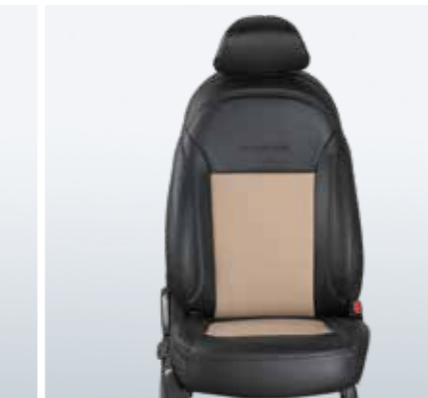

## SEAT COVERS

HORIZONTAL LINES

MULTI GATHERING

ARC STITCH

BLACK AND BEIGE

BLACK PERFORATION

BEIGE PERFORATION

BUCKET MAT - BLACK