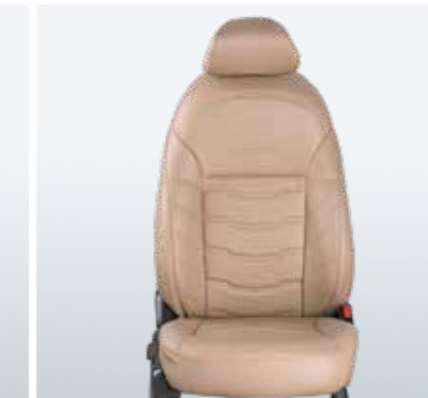

# BREATHTAKING CLASS UNBELIEVABLE COMFORT

Refresh. Recharge. Renew. Personalise your drive with every delight.

STEERING WHEEL COVER

WIRELESS CHARGER

ARMREST BLACK (SLIDING TYPE)

ARMREST BEIGE (SLIDING TYPE)

## SEAT COVERS

HORIZONTAL LINES

MULTI GATHERING

ARC STITCH

BLACK AND BEIGE

BLACK PERFORATION

BEIGE PERFORATION

BUCKET MAT - BLACK