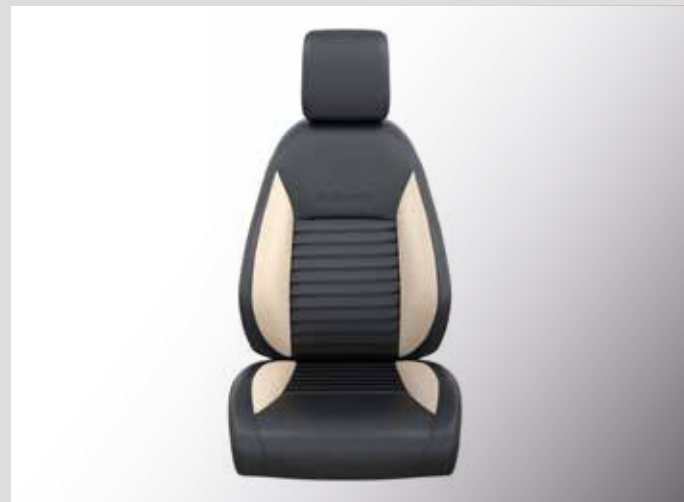

ELEVATE

YOU'RE THE
chase

Genuine Accessories

SIGNATURE PACKAGE

Designed for an Elevated experience.

Crafted to effortlessly fit into your premium lifestyle while adding a sense of style.

Front Under Spoiler

Car Care Kit

Mud Guard

Emergency Hammer

Key Chain

Experience unparalleled comfort.

Choose from a wide variety of seat covers and accessories that add a touch of luxury and comfort to your vehicle.

Ventilated Seat top Cover with Massager

Cushion Head Rest

Steering Wheel Cover

Seat Cover – Luxurious Black

Seat Cover – Black and Beige

Seat Cover – Square Pattern

Seat Cover – Ribbed Pattern

An Everlasting impression.

Boost your new Honda Elevate with boldly stylish accessories that can be customized as per your taste.