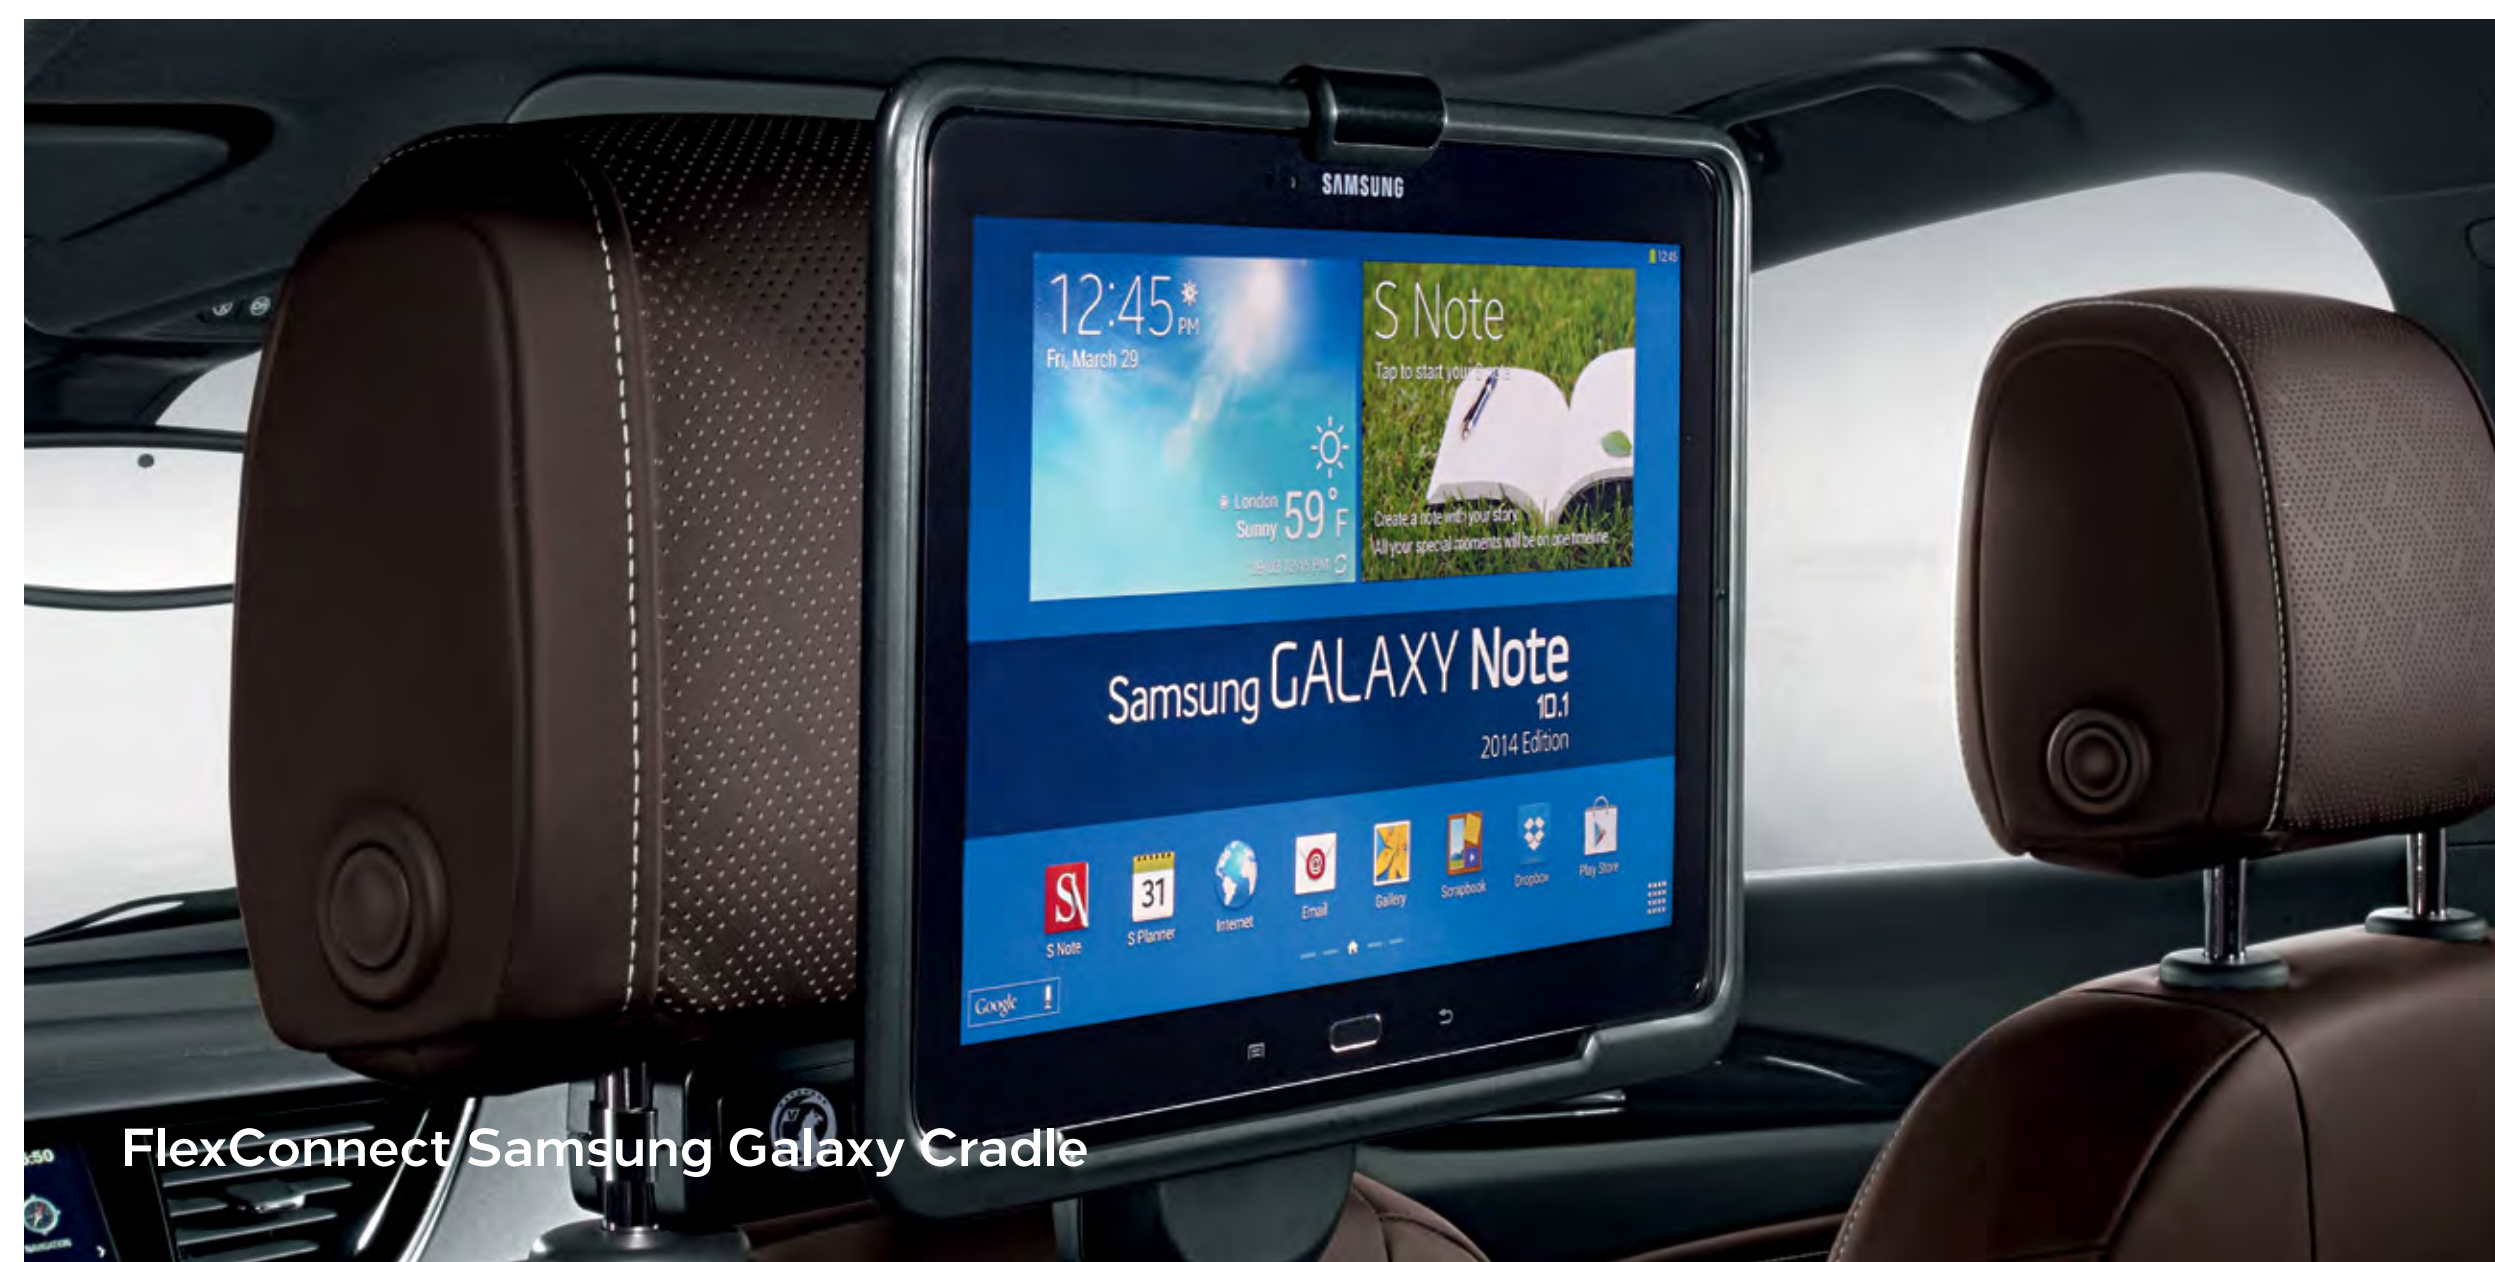

All-new Mokka

FlexConnect iPad Cradle

FlexConnect iPad Air Cradle

FlexConnect iPad Mini Cradle

FlexConnect Samsung Galaxy Cradle

FlexConnect Range

A range of tablet cradles, fully adjustable for watching films, reading and typing. Simply detach from the bracket to take your device with you in the holder.