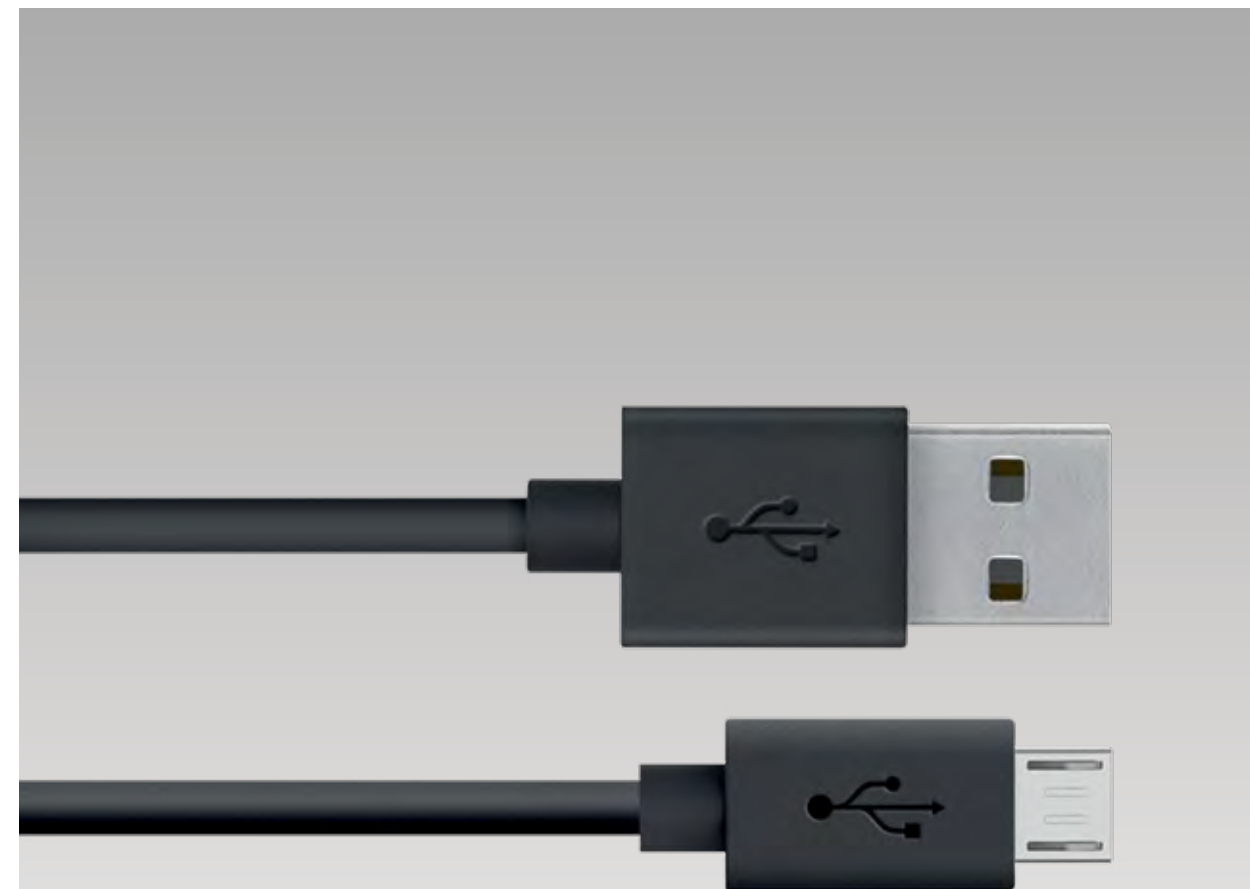

Part No. UKNMBRRS
£31.99

Universal Car Charger with USB-C Cable

Charge your USB-C device.

Part No. UKNMBTCK
£21.99

All-new Mokka

Universal Car Charger with Micro-USB

USB-C Charge/Sync Cable

Lightning to USB Cable