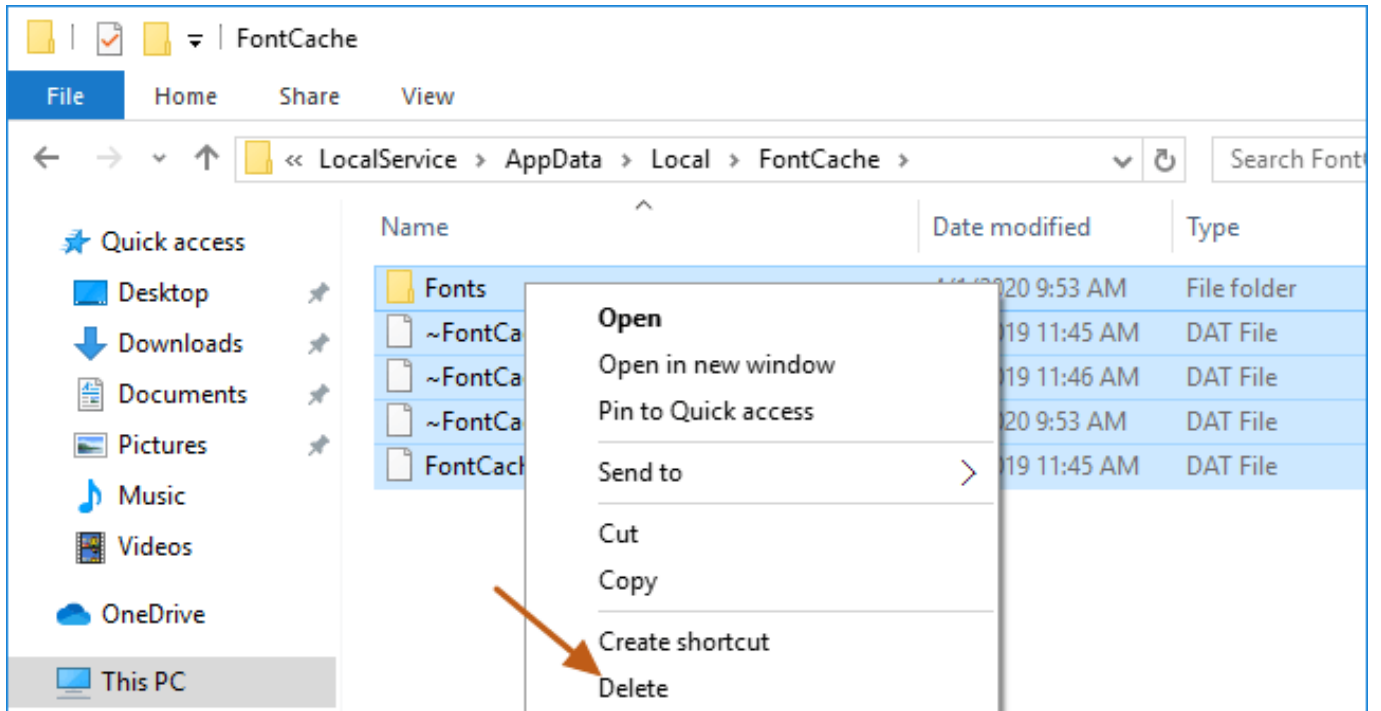

[How To Rebuild Font Cache In Windows 10](#)