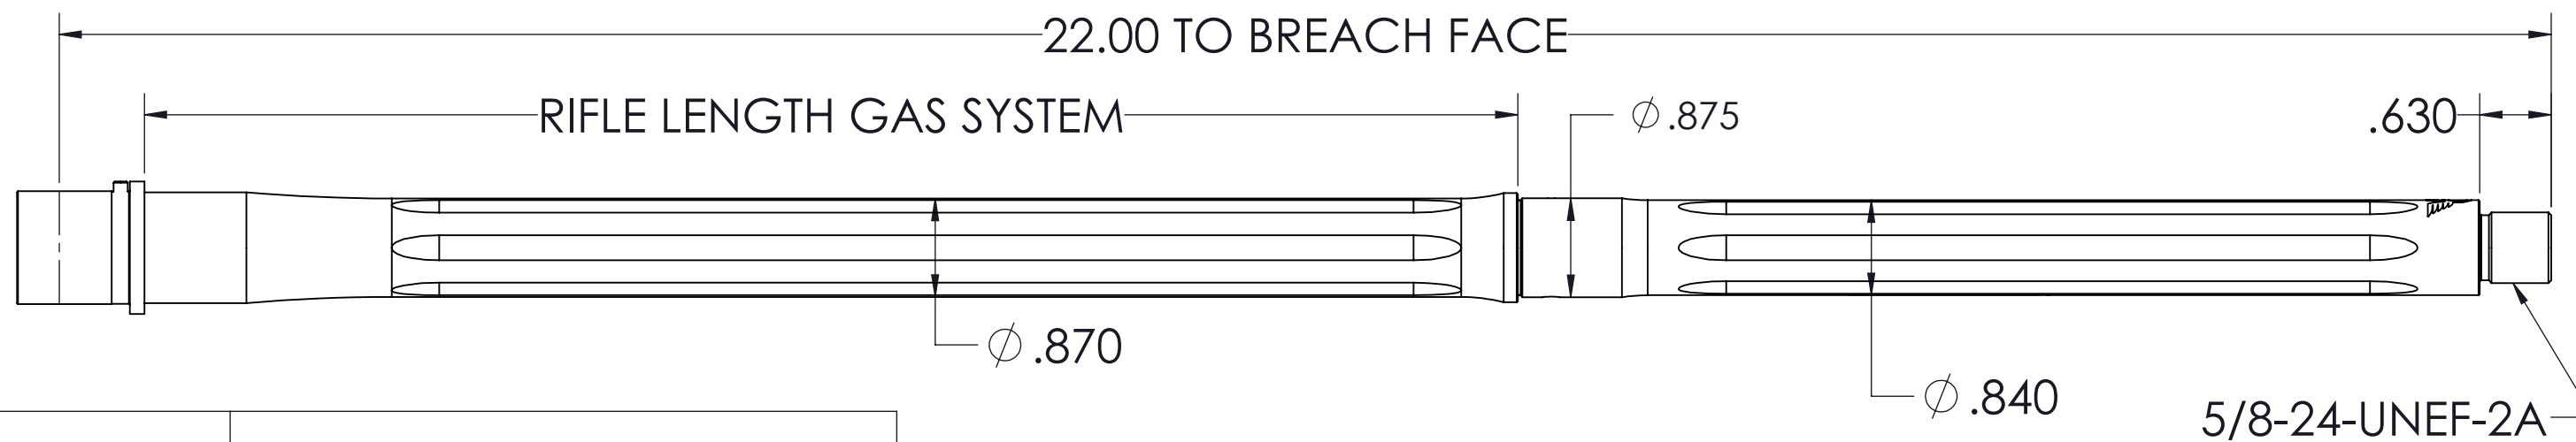

6.5 GR SUPER SNIPER RIFLE GAS 22" FLUTED THREADED 1-8 TWIST

MATERIAL	STAINLESS STEEL, TYPE 416R
RIFLING	1:8 RH SIX GROOVE
CHAMBER	6.5 GRENDDEL