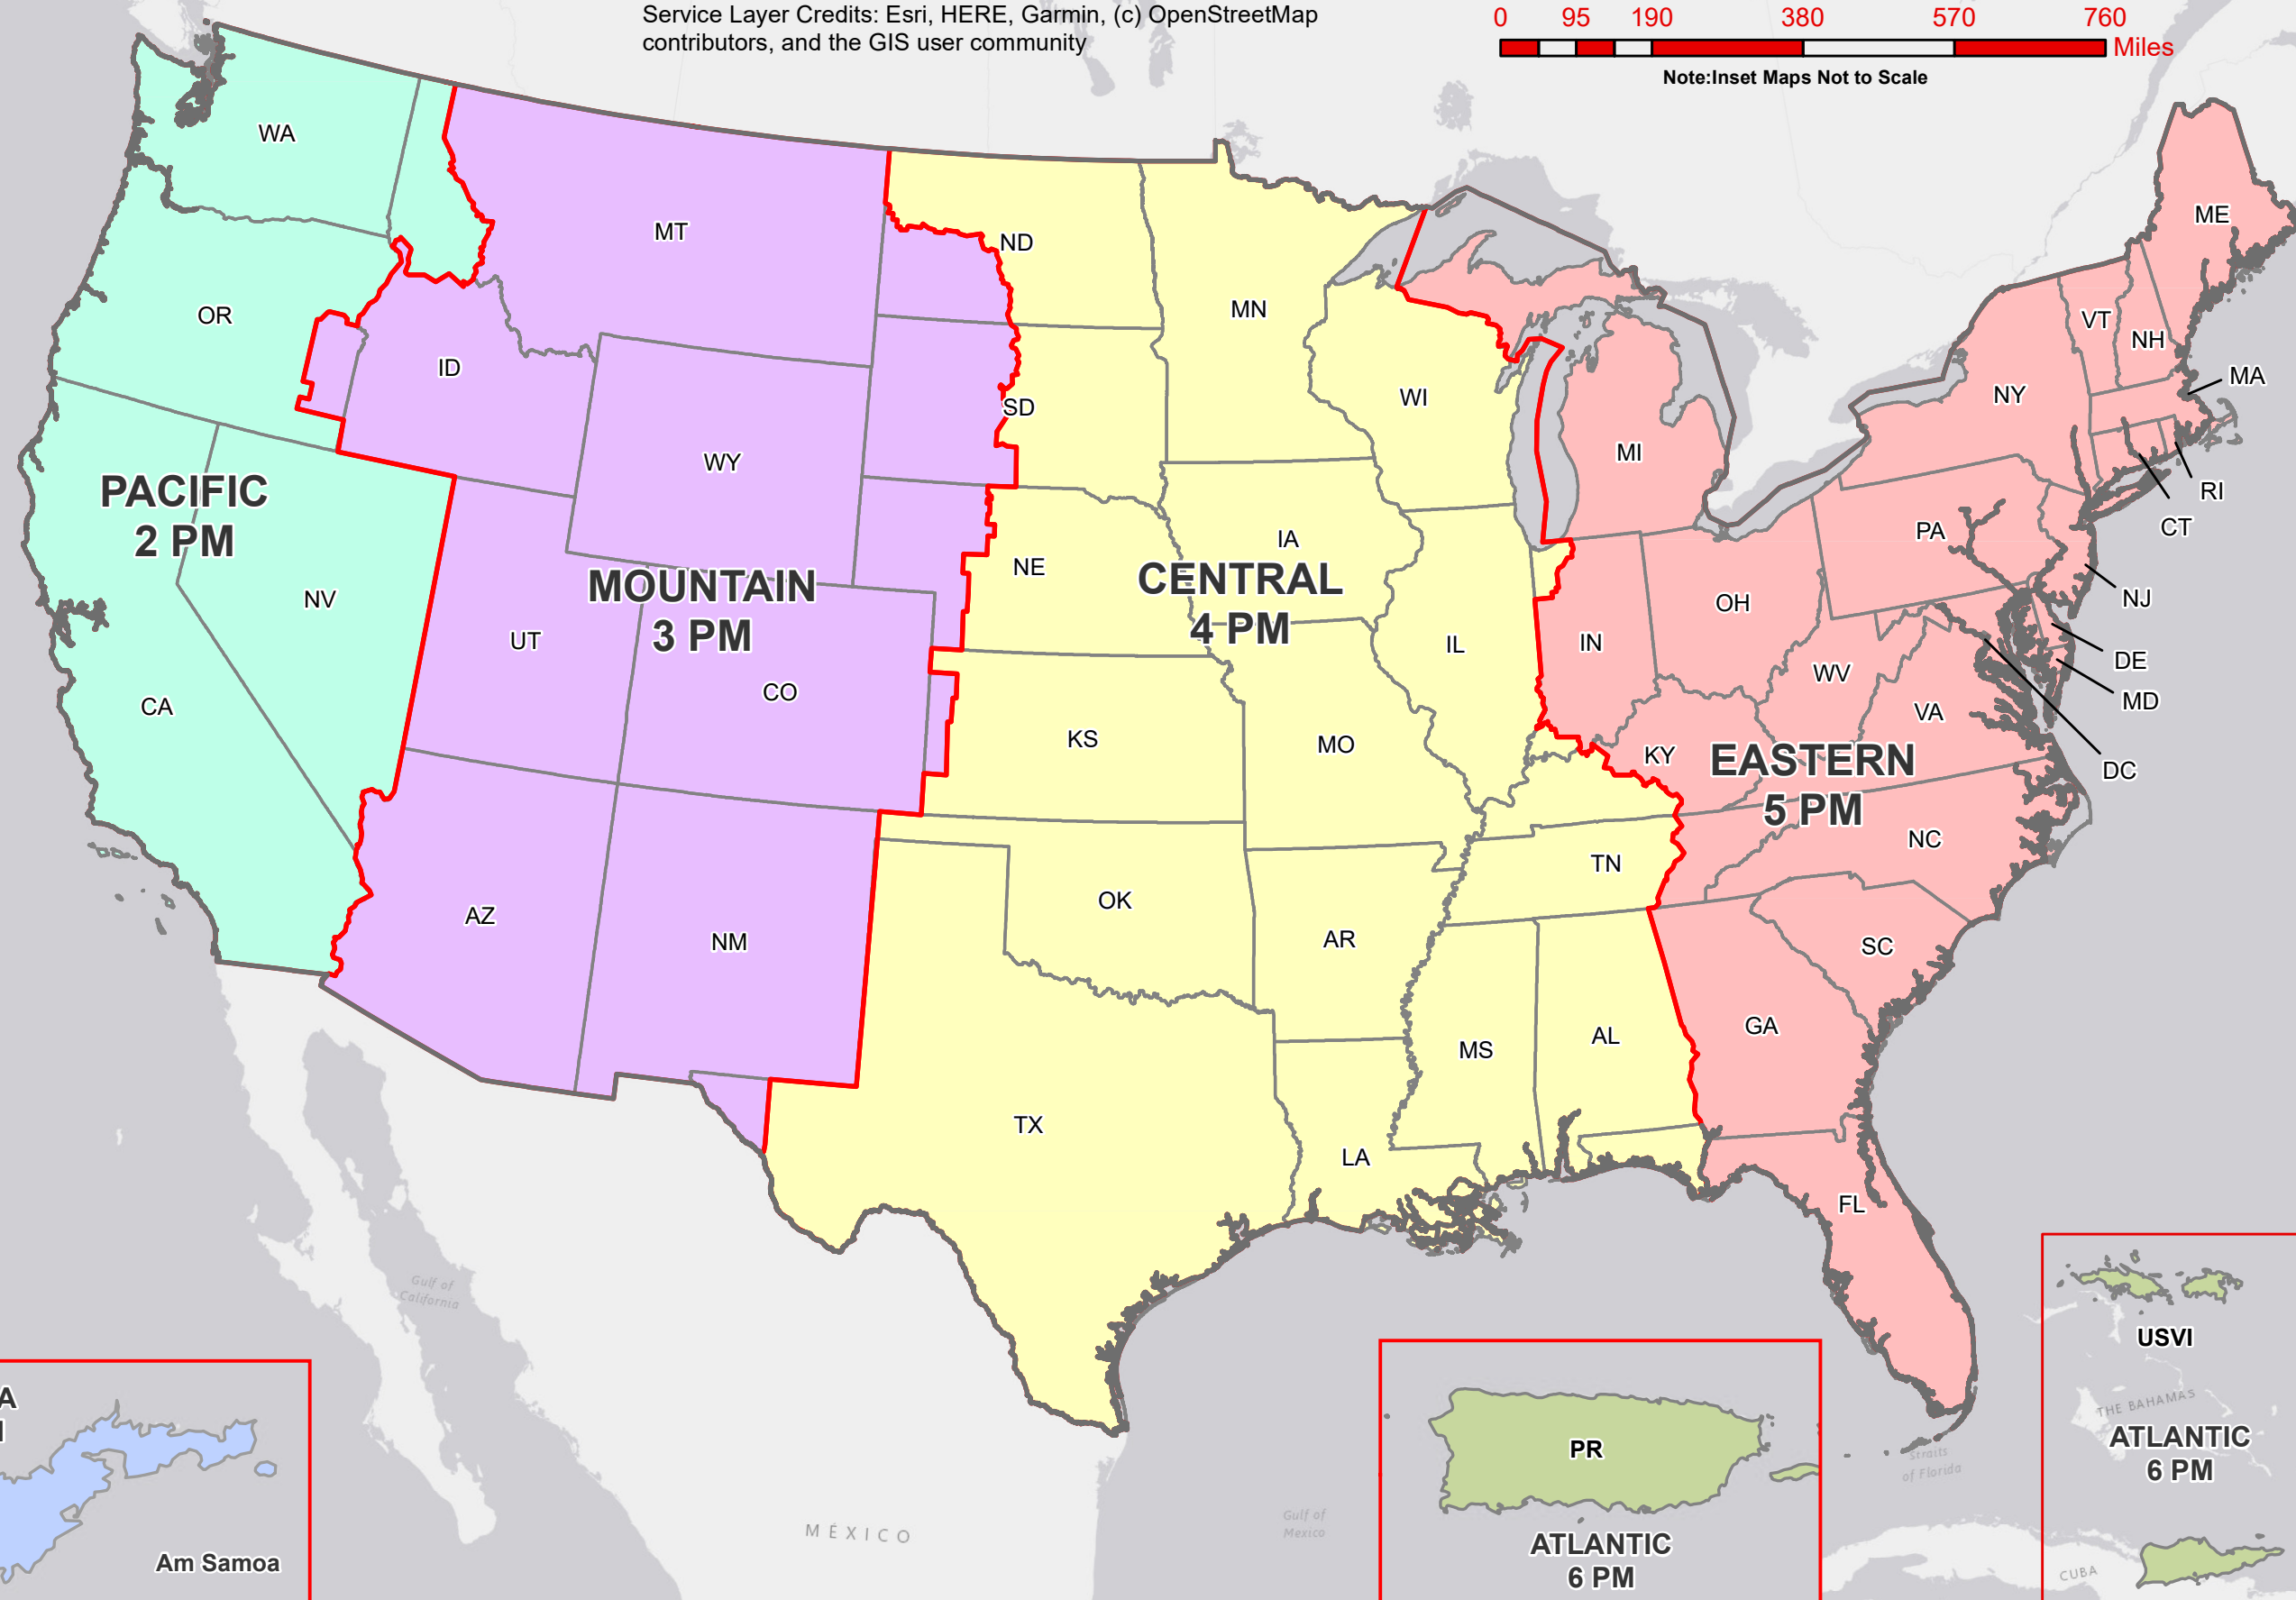

Service Layer Credits: Esri, HERE, Garmin, (c) OpenStreetMap contributors, and the GIS user community

Note: Inset Maps Not to Scale

# Standard Time Zones

- Legend**
- CONUS\_Boundary
  - Time Zones
  - States

- CONUS Time Zones**
- UTC -8
  - UTC -7

- UTC -6
- UTC -5

Geospatial Technology

Map Created: August 2020

Source: U.S. National Atlas