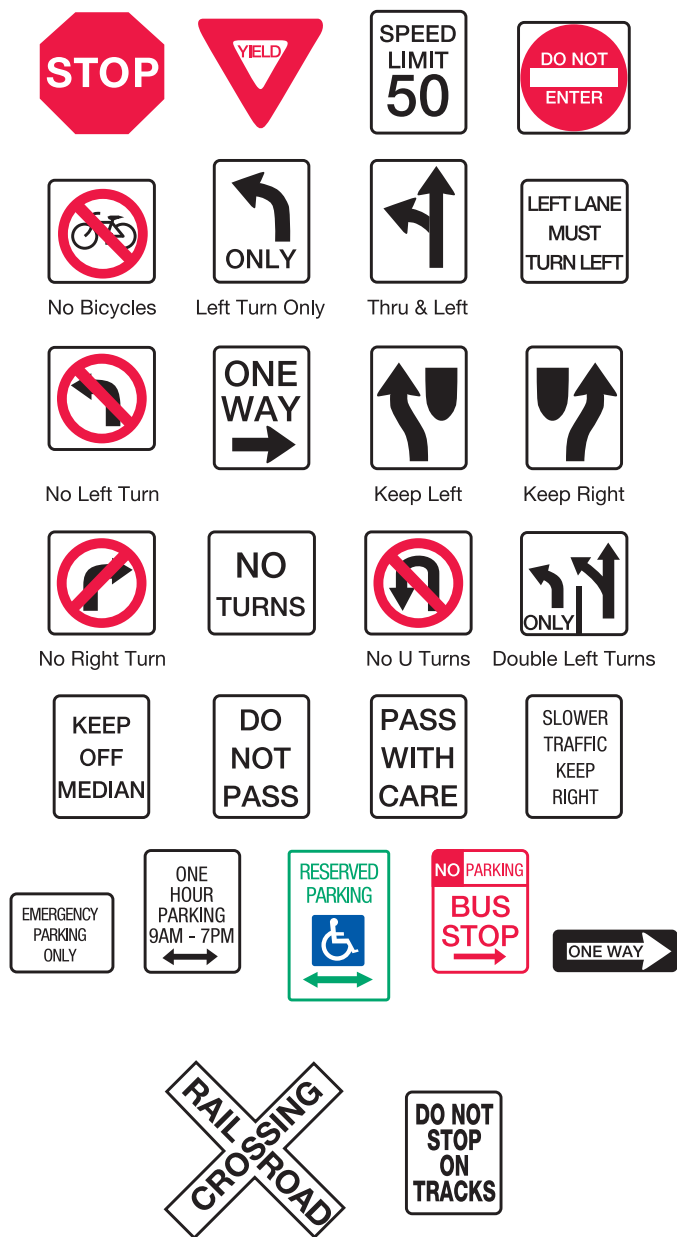

Regulatory Signs

The DO NOT STOP ON TRACKS sign reminds the driver not to stop on the railroad track for any reason.