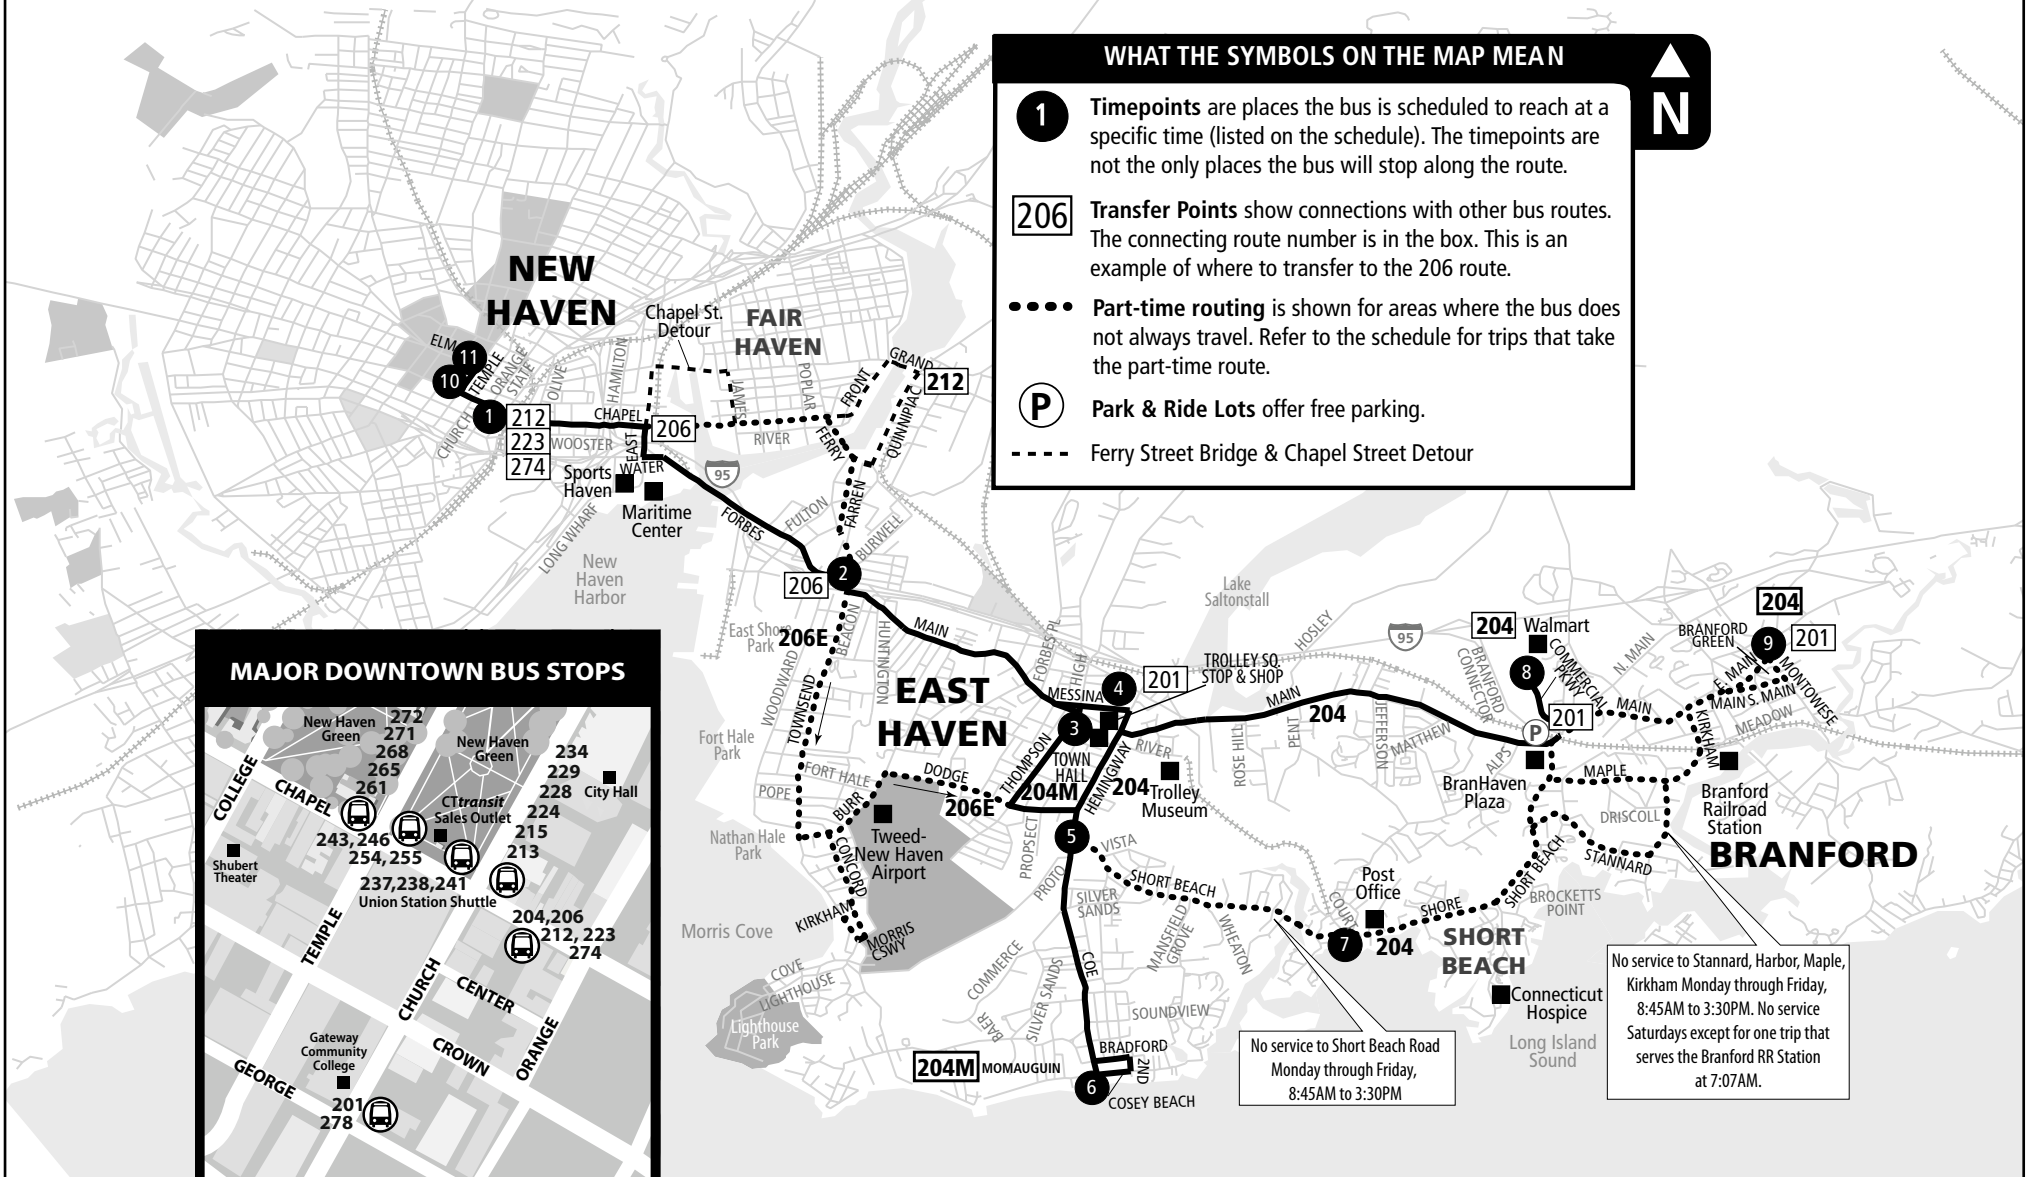

204 EAST HAVEN

Bus Schedule Effective August 22, 2021

- 204M Momauguin
- 204 Walmart
- 204 Branford Green

WHAT THE SYMBOLS ON THE MAP MEAN

- 1** Timepoints are places the bus is scheduled to reach at a specific time (listed on the schedule). The timepoints are not the only places the bus will stop along the route.
- 206** Transfer Points show connections with other bus routes. The connecting route number is in the box. This is an example of where to transfer to the 206 route.
- Part-time routing is shown for areas where the bus does not always travel. Refer to the schedule for trips that take the part-time route.
- P** Park & Ride Lots offer free parking.
- Ferry Street Bridge & Chapel Street Detour

MAJOR DOWNTOWN BUS STOPS

This inset map shows major downtown bus stops in New Haven. It includes locations such as New Haven Green, City Hall, Union Station Shuttle, and Gateway Community College. Stop numbers 272, 271, 268, 265, 261, 243, 246, 254, 255, 237, 238, 241, 215, 213, 204, 206, 212, 223, 274, 201, and 278 are marked. Major streets like Temple, Church, Center, Orange, Crown, and George are also shown.

No service to Short Beach Road
Monday through Friday,
8:45AM to 3:30PM

No service to Stannard, Harbor, Maple,
Kirkham Monday through Friday,
8:45AM to 3:30PM. No service
Saturdays except for one trip that
serves the Branford RR Station
at 7:07AM.