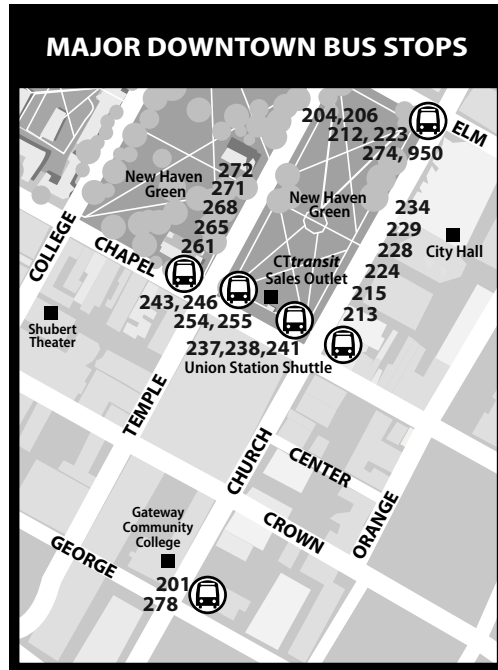

271 KIMBERLY AVENUE

271 Ella Grasso Blvd

271S Savin Rock

271R Bayshore via Jones Hill Rd

271M Milford - CT Post Mall

Bus Schedule Effective August 22, 2021

Free transfers to Coastal Link Service to Stratford, Bridgeport, Norwalk. Call GBTA for information at (203) 333-3031. Also transfer to Milford Transit buses. Information: (203) 874-4507

ORANGE

WHAT THE SYMBOLS ON THE MAP MEAN

1 Timepoints are places the bus is scheduled to reach at a specific time (listed on the schedule). The timepoints are not the only places the bus will stop along the route.

265 Transfer Points show connections with other bus routes. The connecting route number is in the box. This is an example of where to transfer to the 265 route.

••• Part-time routing is shown for areas where the bus does not always travel. Refer to the schedule for trips that take the part-time route.

---- Sunday routing