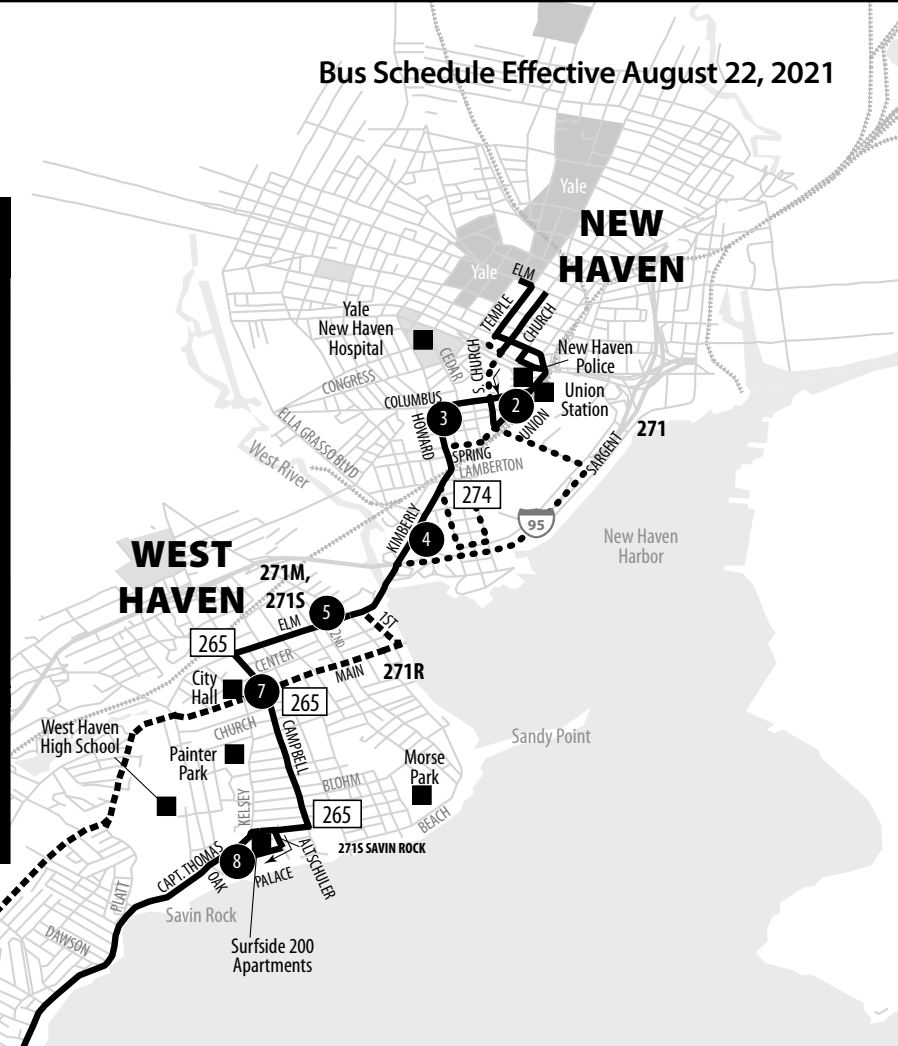

271 KIMBERLY AVENUE

271 Ella Grasso Blvd

271S Savin Rock

271R Bayshore via Jones Hill Rd

271M Milford - CT Post Mall

Bus Schedule Effective August 22, 2021

Free transfers to Coastal Link Service to Stratford, Bridgeport, Norwalk. Call GBTA for information at (203) 333-3031. Also transfer to Milford Transit buses. Information: (203) 874-4507

ORANGE

WHAT THE SYMBOLS ON THE MAP MEAN

1 Timepoints are places the bus is scheduled to reach at a specific time (listed on the schedule). The timepoints are not the only places the bus will stop along the route.

265 Transfer Points show connections with other bus routes. The connecting route number is in the box. This is an example of where to transfer to the 265 route.

••• Part-time routing is shown for areas where the bus does not always travel. Refer to the schedule for trips that take the part-time route.

---- Sunday routing