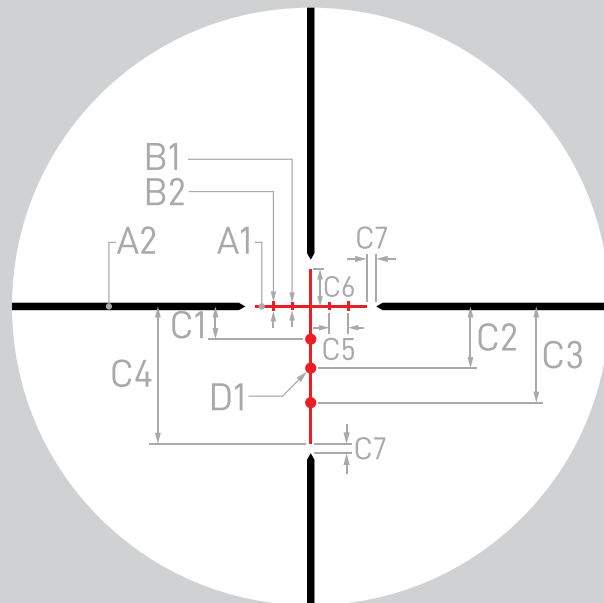

ATHLON
RIDICULOUSLY GOOD OPTICS

BDC 250 Shotgun IR

Talos Riflescope

SECOND FOCAL PLANE

RETICLE MANUAL

THE ATHLON® BDC 250 Shotgun IR RETICLE

Athlon's BDC 250 IR Shotgun Reticle is designed to accommodate rifled barrels utilizing sabot slugs as well smooth-bore shotguns using rifled slugs. This reticle is suitable for both 12 and 20 gauge.

For 3-12x40 reticle subtension is valid at 12x.

Application: Hunting

SUBTENSIONS IN MOA

A1	A2	B1	B2	C1	C2
0.3	0.8	0.8	1	3.5	6.6
C3	C4	C5	C6	C7	D1
10.3	14.7	2	4	1	1.2

The following was used for all load calculations:
 Magnification Setting: 12X
 Scope Height: 2"