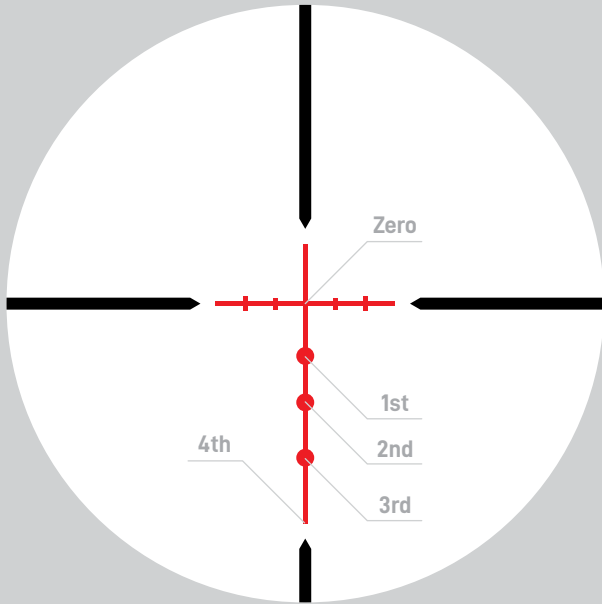

ATHLON
RIDICULOUSLY GOOD OPTICS

BDC 250 Shotgun IR

Talos Riflescope

SECOND FOCAL PLANE

RETICLE MANUAL

THE ATHLON® BDC 250 Shotgun IR RETICLE

Athlon's BDC 250 IR Shotgun Reticle is designed to accommodate rifled barrels utilizing sabot slugs as well smooth-bore shotguns using rifled slugs. This reticle is suitable for both 12 and 20 gauge.

For 3-12x40 reticle subtension is valid at 12x.

Application: Hunting

SUBTENSIONS IN MOA

A1	A2	B1	B2	C1	C2
0.3	0.8	0.8	1	3.5	6.6
C3	C4	C5	C6	C7	D1
10.3	14.7	2	4	1	1.2

The following was used for all load calculations:
 Magnification Setting: 12X
 Scope Height: 2"