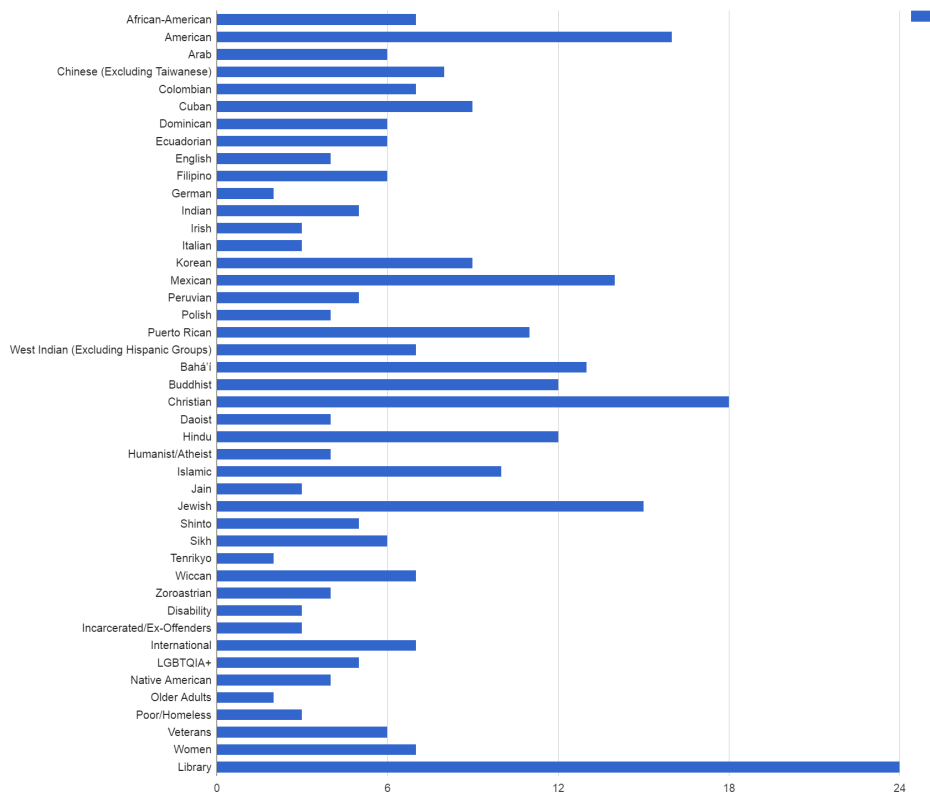

The calendar is also intended to be multifunctional. For those using it to plan meetings and events to avoid the days, this list is intended as a guideline only; to make those planners aware of those days and they may decide which to plan around. For use in planning programs, services, or displays, the second section of the calendar is broken down by religion, ancestry, and socio-economic group, which libraries may select depending on their demographics.

The calendar is not an endorsement of any religion over another or any political stance. The amount of holidays per group is largely based on the availability of reliable information. A culture or religion not appearing here does not mean it was considered unimportant. Again, there was a struggle in balancing inclusivity and practicality, however, if your group is missing, it can be added upon request. Further, a holiday not being included does not mean it was considered