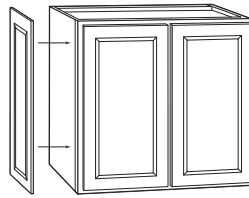

Decorative End Panel ◆

Fits Wall 30"H
36"H
42"H

Fits Base 34 1/2"H

Dishwasher End Panel

1 1/2"W x 34 1/2"H x 24"D