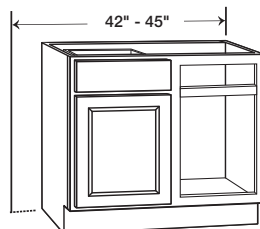

Corner Base with Lazy Susan

Installs in a 36" x 36" wall area

Blind Base
36"W

Pull Distance 42" minimum, 45" maximum

Corner Sink Base
36"W

Ready to Assemble

Pantry Cabinets

Pantry
18"W
84"H
90"H
96"H ◆