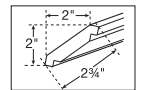

Decorative Corner Post ◆

34 1/2"H

Crown Molding

91 1/2"L

Traditional

Shaker ◆

48" Universal Panel ◆

48"L x 3/4"H x 11 1/4"D