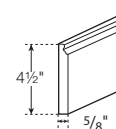

Decorative Base Molding ◆

91 1/2"L