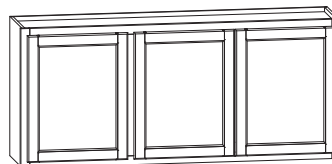

Wide Wall Bridge	
24"H	◇
54"W	

Actual installed height is 23 1/2" tall