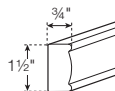

Decorative Edge Molding ◆

91 1/2"L