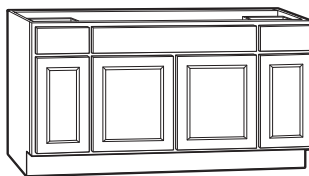

Base
12"W
15"W
18"W
21"W
24"W

Base
27"W
30"W
36"W

Drawer Base
18"W
24"W

Pots & Pans Drawer Base ◆
30"W
36"W

Vanity Drawer Base ◆
12"W x 21"D

Sink/ Cooktop Base
60"W

Finished Cabinet

Sink/Cooktop Base
30"W
36"W