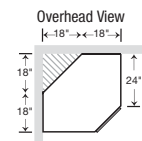

Corner Base with Lazy Susan

Installs in a 36" x 36" wall area

Blind Base
36"W

Pull Distance 42" minimum, 45" maximum

Corner Sink Base
36"W

Ready to Assemble

Pantry Cabinets

Pantry
18"W
84"H
90"H
96"H ◆