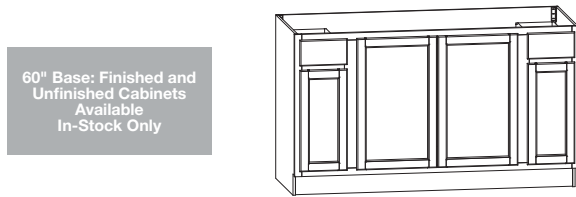

Unfinished Cabinet

60" Base: Finished and Unfinished Cabinets Available In-Stock Only

Cut-out dimensions:
W: 29" minimum, 33" maximum
H: 7 1/2" minimum, 11" maximum

Installs in a 36" x 36" wall area