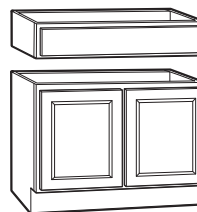

Accessible Sink Base
36"W