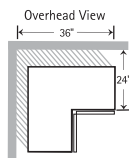

Corner Base with Lazy Susan

Installs in a 36" x 36" wall area

Blind Base
36"W

Pull Distance 42" minimum, 45" maximum

Corner Sink Base
36"W

Ready to Assemble

Pantry Cabinets

Pantry
18"W
84"H
90"H
96"H ◆