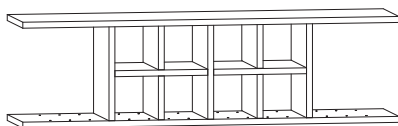

Actual installed height is 23 1/2" tall

Wall Flex	
30"H	
18"W	

Open Shelves

Organizer Cubes

Wall Flex	
18"H	
30"W	

Microwave Shelf

Open Shelves

Wall Flex Shelf	
13 3/8"H	
48"W	