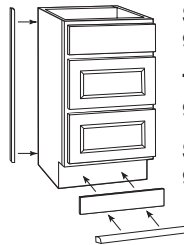

Scribe Molding

91 1/2"L

Toe Kick Molding
91 1/2"L x 4 1/2"H

Shoe Trim Molding
91 1/2"L