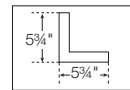

Decorative Corner Post ◆

34 1/2"H

Crown Molding

91 1/2"L