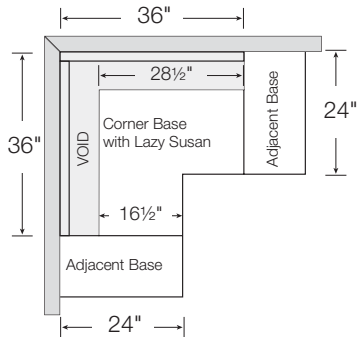

Design and Layout Ideas

How to Turn the Corner

Lazy Susan Option