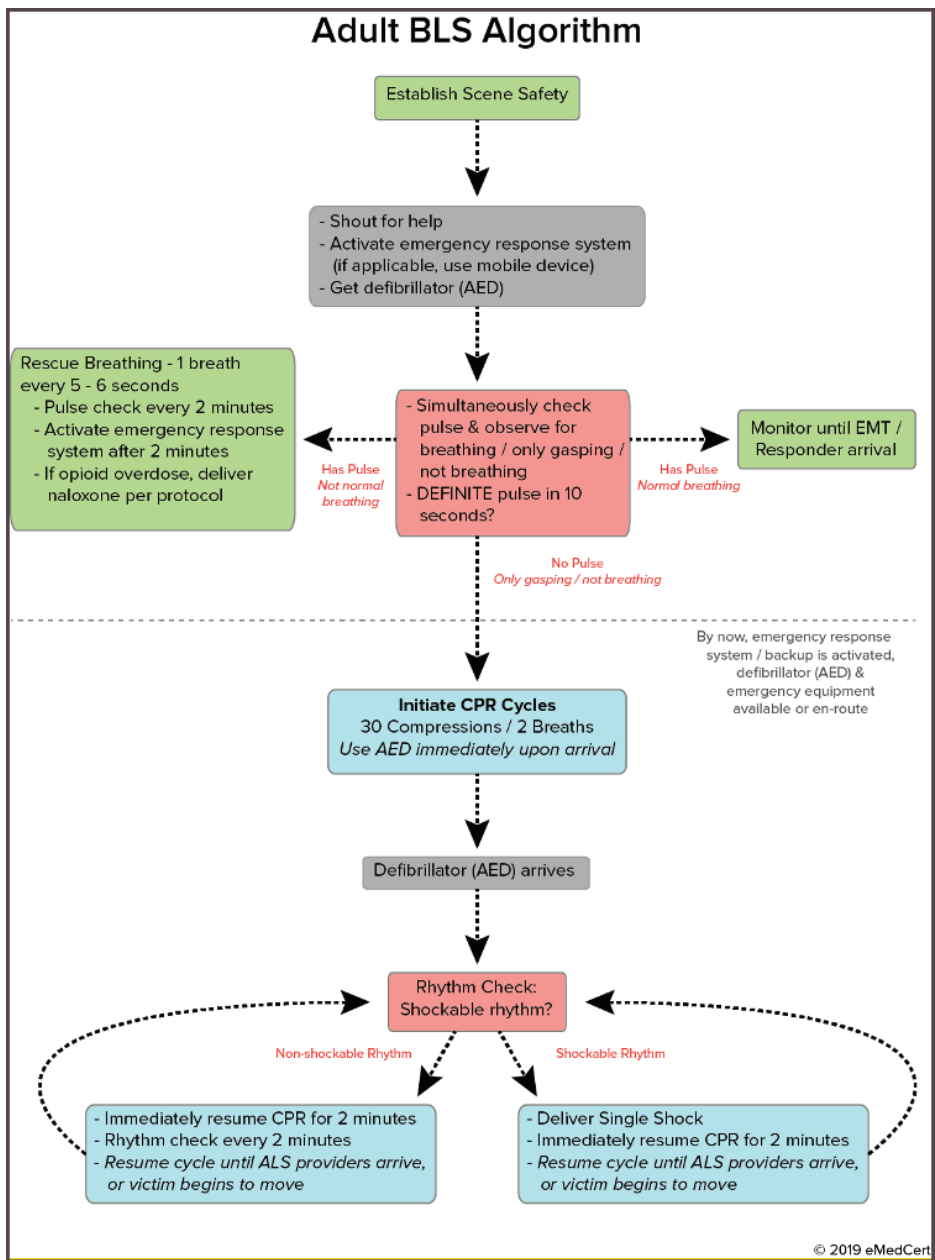

### Review Links

Google:

<https://g.page/PrintTVGuides/review?gm>

Facebook:

<https://tinyurl.com/wb3h5wet>

### Donation Link (Paypal)

<https://tinyurl.com/yh3tkazd>

Donate (Paypal)

**Donate**

**Ad Group C**  
6" x 3/4"

**WHAT TO DO IF A PERSON FALLS UNCONSCIOUS** (see BLS flowchart below):

1. Ensure you are not in danger (e.g. exposure to electricity or carbon monoxide)
2. Call for help (911 and/or for bystander)
3. Check for responsiveness verbally, and if not, to a painful stimulus. If no response, then...
4. Start chest compressions (fast and hard! >1 per second)
5. \*In suspected opioid overdoses and children, give 3 small rescue breaths before compressions. Attempt to open airway with Chin Tilt Maneuver (*bottom image*)
6. Continue CPR and ventilations at ratio of 30:2 (meaning, after thirty compressions, give two rescue breaths)
7. Reassess patient and quickly return to compressions/ventilations (#4)

**Chin tilt maneuver** to open a person's airway (helps airflow for rescue breathing):

- 1) Tilt head back
- 2) Pull chin up