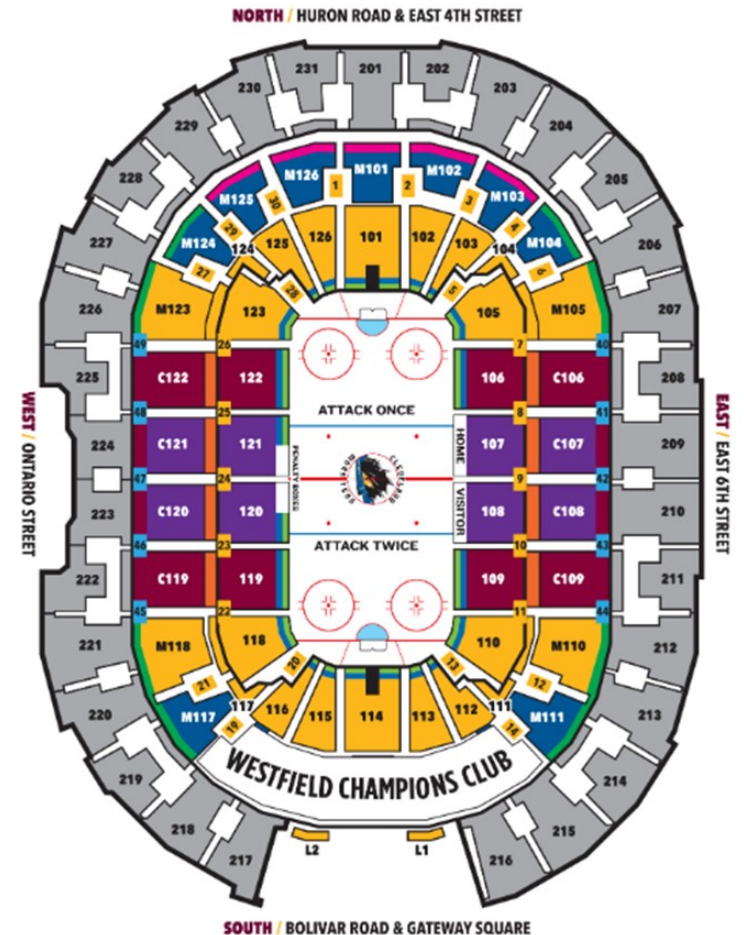

*This event is one of our Legend and Premium Club Member only events

2019-20 MONSTERS HOCKEY CLUB

SURVIVAL GUIDE

What's New for the 2019-20 Season? (continued)

- **Members Lounge**
 - This brand new bar and lounge area is exclusive to our MHC Members and includes a cash bar!
 - Located in the NW Atrium by the Sherwin-Williams Entrance and the new Power Portal!
- **New Location for Member HQ**
 - By Portal 30 on the main concourse and near the Members Lounge and Power Portal

2019-20 MONSTERS HOCKEY CLUB

SURVIVAL GUIDE

What's New for the 2019-20 Season? (continued)

- **New Bars**
 - **Members Lounge** (located in Sherwin Williams entrance and NW Atrium)
 - **Saucy Brewpub** (located in the south neighborhood by Discount Drug Mart entrance)
 - **Bell's Bar** (located in our west neighborhood by sections 120 and 121)
 - **Budweiser Brewhouse** (located in the south end of Loudville) *only accessible when Loudville is in use
 - **Overlook Bar** (located by sections 207 and 208 in Loudville) *only accessible when Loudville is in use
- **New Entrances**
 - **Cleveland Cliffs Entrance** (located at the corner of Huron and E. 6th St. – by Monsters team shop)
 - **Sherwin Williams Entrance** (located at the corner of Huron and Ontario – by RTA Tunnel)
 - **Discount Drug Mart Entrance** (located at the south end of building – by Progressive Field)
- Check out more about the Rocket Mortgage FieldHouse Transformation project here:
 - <https://www.rmfhtransformation.com/>

SURVIVAL GUIDE

What's New for the 2019-20 Season? (continued)

- A New Seating Chart for our New FieldHouse

*Please note that your physical seating location did not change

- Wayfinding Changes:
 - Re-numbered Sections and Seats
 - Portal System
 - All tickets will now have a portal number to help guide fans to their seat more quickly and efficiently!