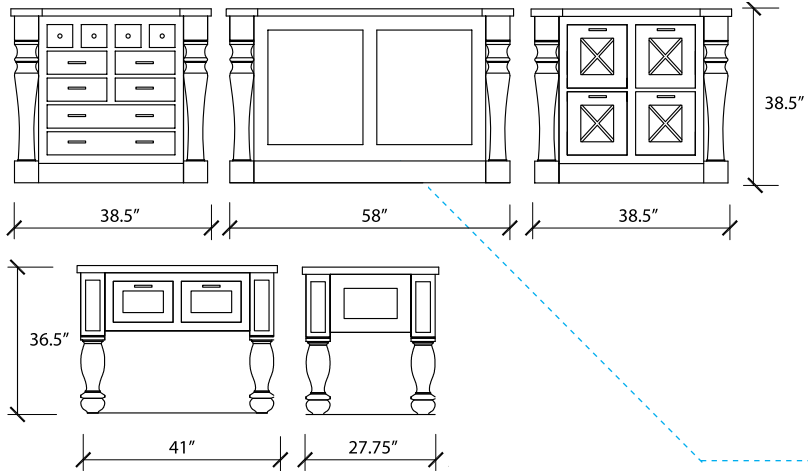

\$116,671.43
\$40,835.70
SALES TAX NOT INCLUDED.
PRICE DOES NOT INCLUDE DISASSEMBLY
OR INSTALLATION.

9'3"
(111")

SIDE OF
CABINETS
ALONG
WINDOW WALL

9'0" (108")

ELEVATIONS AND PLAN.
NOT TO SCALE.

17'6" (210")

12'3" (147")

PRICE BREAKDOWN (RETAIL PRICE BEFORE SALES TAX)

CABINETS

DOOR-STYLE: REGENCY RECESSED
SQUARE PANEL W/ SQUARE EDGE DETAIL
FINISH: NORDIC WHITE
WOOD: MAPLE
GLASS DOOR INSERTS:
SPECIAL "X" MULLIONS W/ CLEAR GLASS
(1/3 OVER 2/3 SPLIT RAIL)
INTERIOR FINISH: WOOD VENEER
DRAWER BOXES: MAPLE DOVETAIL
W/ FULL EXTENSION SOFT CLOSE GLIDES
TOE KICK PROFILE: LOUIS PHILIPPE
RANGE HOOD
HOOD CORBELS (2)
PULLOUT PANTRY (2)
WITH (9) ADJUSTABLE SHELVES