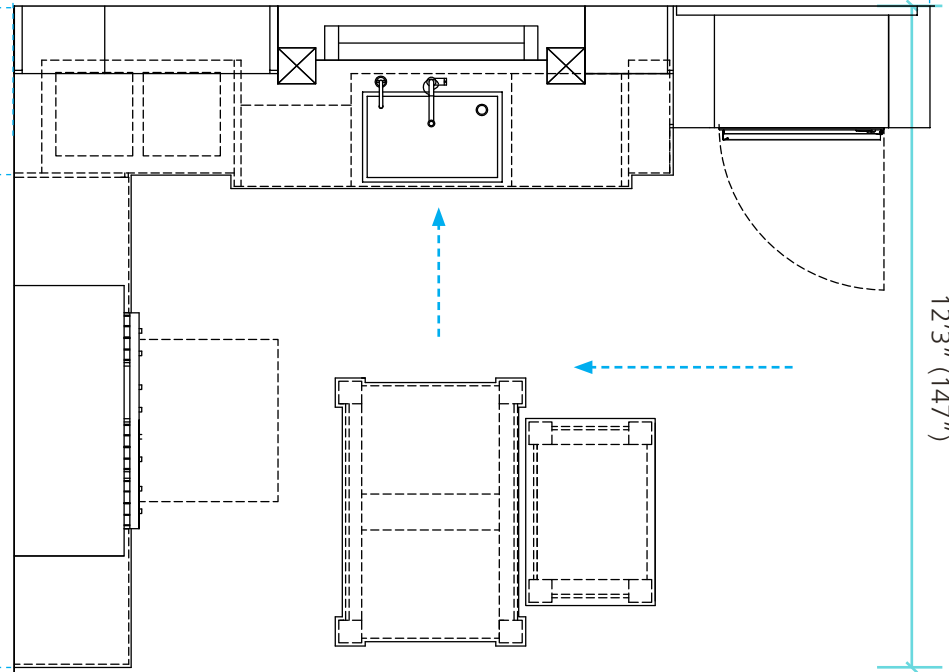

\$116,671.43
\$40,835.70
SALES TAX NOT INCLUDED.
PRICE DOES NOT INCLUDE DISASSEMBLY
OR INSTALLATION.

9'3"
(111")

SIDE OF
CABINETS
ALONG
WINDOW WALL

9'0" (108")

ELEVATIONS AND PLAN.
NOT TO SCALE.

17'6" (210")

12'3" (147")

PRICE BREAKDOWN (RETAIL PRICE BEFORE SALES TAX)

CABINETS

DOOR-STYLE: REGENCY RECESSED
SQUARE PANEL W/ SQUARE EDGE DETAIL
FINISH: NORDIC WHITE
WOOD: MAPLE
GLASS DOOR INSERTS:
SPECIAL "X" MULLIONS W/ CLEAR GLASS
(1/3 OVER 2/3 SPLIT RAIL)
INTERIOR FINISH: WOOD VENEER
DRAWER BOXES: MAPLE DOVETAIL
W/ FULL EXTENSION SOFT CLOSE GLIDES
TOE KICK PROFILE: LOUIS PHILIPPE
RANGE HOOD
HOOD CORBELS (2)
PULLOUT PANTRY (2)
WITH (9) ADJUSTABLE SHELVES