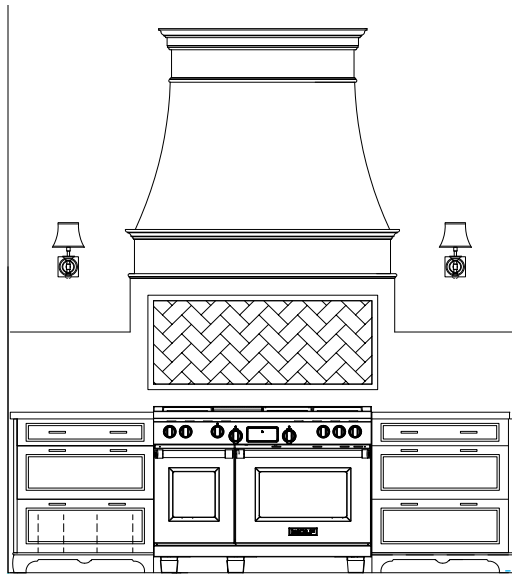

Kitchen & Bath Concepts

7026 OLD KATY ROAD, SUITE 148, HOUSTON, TEXAS 77024.
TELEPHONE: (713)528-5575

Wood-Mode[®]
FINE CUSTOM CABINETS

SHOWROOM DISPLAY
OFFERED FOR SALE

KITCHEN-CONCEPTS.COM

OFFERED AS IS. INCLUDES:
TWO ISLANDS, TWO PREMIUM APPLIANCES, CABINET
HARDWARE, COUNTER-TOPS, ONE MAGIC CORNER, TWO
TALL PULLOUT PANTRIES, PLUMBING FIXTURES
AND SCONE LIGHTING. CHANDELIER NOT INCLUDED.

\$116,671.43
\$40,835.70
SALES TAX NOT INCLUDED.
PRICE DOES NOT INCLUDE DISASSEMBLY
OR INSTALLATION.

9'3"
(111")

SIDE OF
CABINETS
ALONG
WINDOW WALL

9'0" (108")

ELEVATIONS AND PLAN.
NOT TO SCALE.

17'6" (210")

12'3" (147")

PRICE BREAKDOWN (RETAIL PRICE BEFORE SALES TAX)

CABINETS

DOOR-STYLE: REGENCY RECESSED
SQUARE PANEL W/ SQUARE EDGE DETAIL
FINISH: NORDIC WHITE
WOOD: MAPLE
GLASS DOOR INSERTS:
SPECIAL "X" MULLIONS W/ CLEAR GLASS
(1/3 OVER 2/3 SPLIT RAIL)
INTERIOR FINISH: WOOD VENEER
DRAWER BOXES: MAPLE DOVETAIL
W/ FULL EXTENSION SOFT CLOSE GLIDES
TOE KICK PROFILE: LOUIS PHILIPPE
RANGE HOOD
HOOD CORBELS (2)
PULLOUT PANTRY (2)
WITH (9) ADJUSTABLE SHELVES