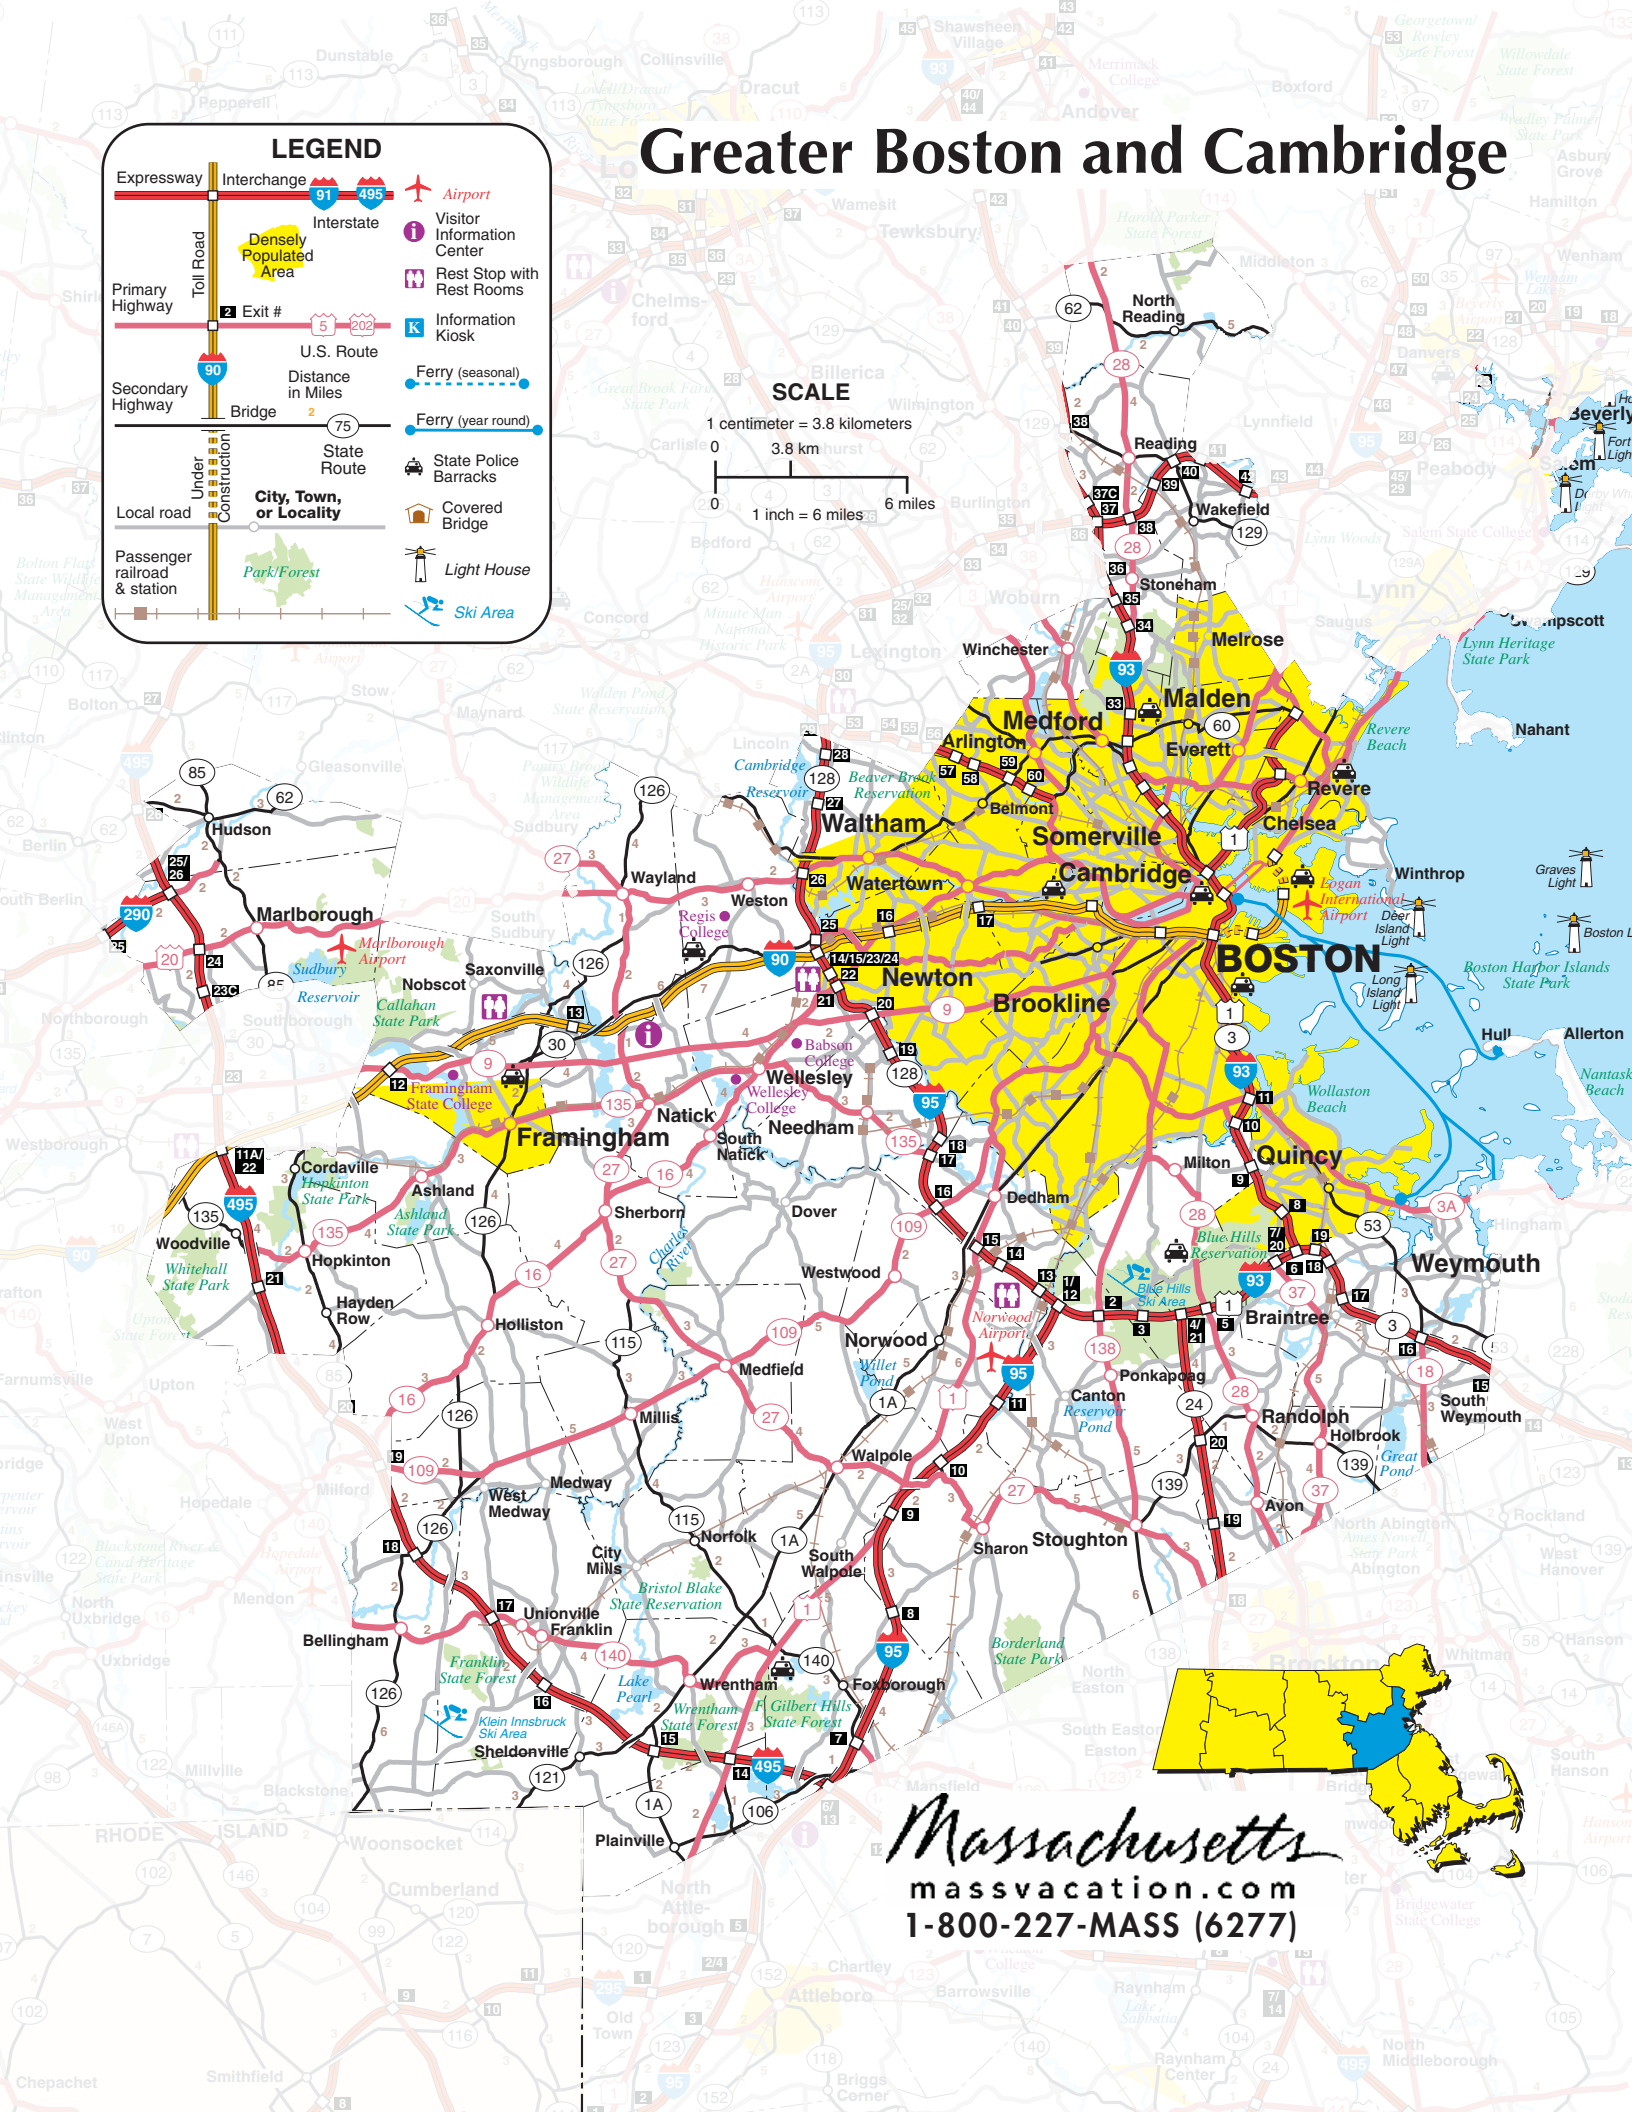

Greater Boston and Cambridge

LEGEND

SCALE

Massachusetts
 massvacation.com
 1-800-227-MASS (6277)