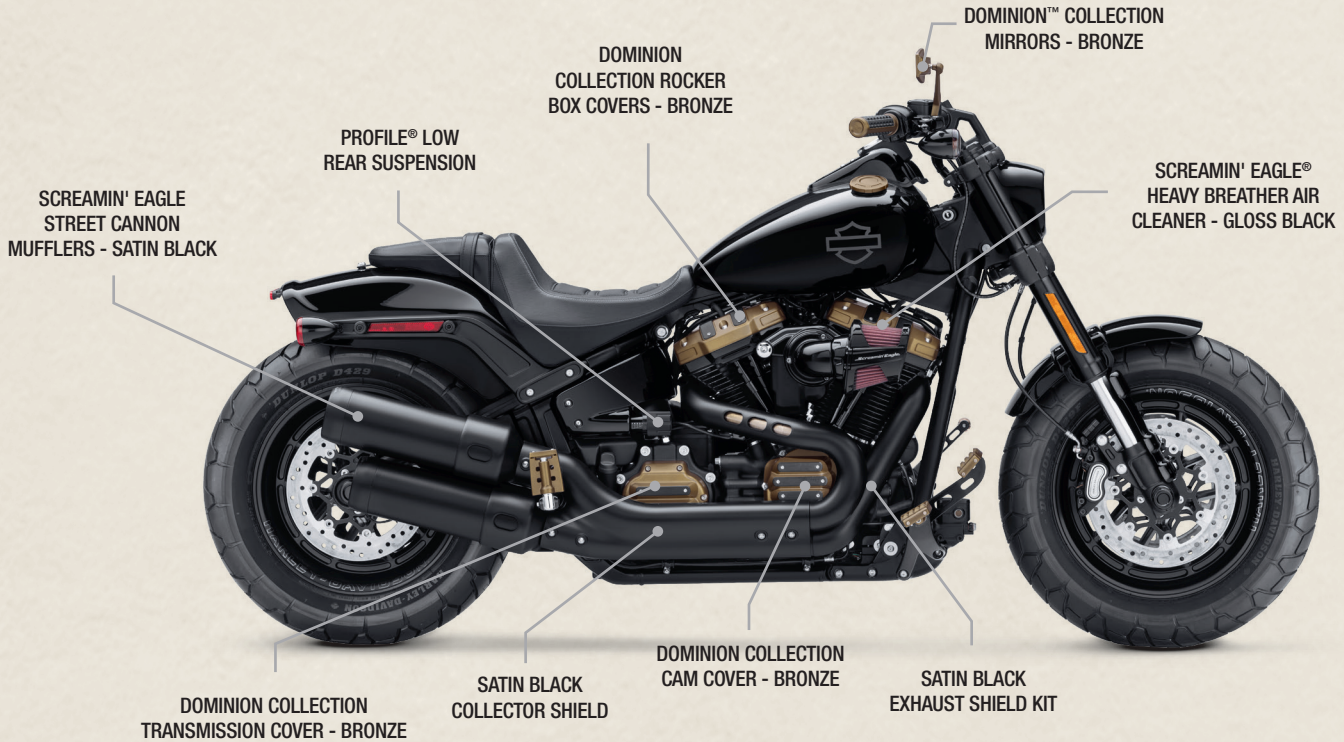

2019 FXFB FAT BOB®

PRODUCTION COLOR: VIVID BLACK

Customized with Genuine Motor Parts & Accessories

DESCRIPTION	PART NO.
ACCESSORIES FOR FIT	
<input type="checkbox"/> Profile Low Rear Suspension	54000143
ACCESSORIES FOR FUNCTION	
<input type="checkbox"/> Docking Hardware Kit - Black	52300379
ACCESSORIES FOR STYLE	
Front End	
<input type="checkbox"/> Oil Cooler Cover - Gloss Black	62500027
<input type="checkbox"/> NEW Front Axle Nut Cover Installation Kit	43000159
<input type="checkbox"/> NEW Dominion Collection Front Axle Nut Covers - Gloss Black	43000124
Lighting & Electrical	
<input type="checkbox"/> Turn Signal Lens Kit - Front, Smoked	69208-09
Hand Controls & Gauges	
<input type="checkbox"/> Hand Control Lever Kit - Black	36700210
<input type="checkbox"/> NEW Dominion Collection Hand Grips - Bronze	56100234
<input type="checkbox"/> NEW Dominion Collection Mirrors - Bronze	56000137
<input type="checkbox"/> NEW Dominion Collection Fuel Cap - Bronze	61100106
Engine & Chassis Trim	
<input type="checkbox"/> NEW Dominion Collection Upper Rocker Box Covers - Bronze	25700780

2019 FXFB FAT BOB®

PRODUCTION COLOR: VIVID BLACK

DESCRIPTION	PART NO.
ACCESSORIES FOR STYLE	
<input type="checkbox"/> Extended Reach Forward Control Kit - ABS	50500837
<input type="checkbox"/> NEW Custom Gear Shift Linkage - Gloss Black	33600259
Rear End	
<input type="checkbox"/> NEW Dominion Collection Rear Axle Nut Covers - Gloss Black	43000129