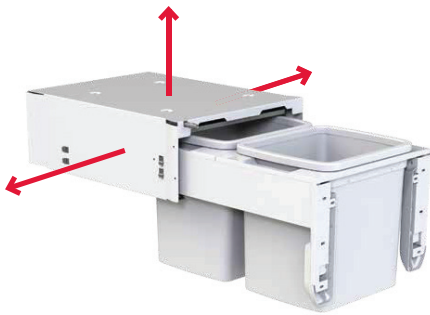

For more information scan this QR code with your smart phone camera or see The Complete Häfele Furniture Fittings Page 8.86-8.87

FLEXIBLE MOUNTING OPTIONS

Concelo has been designed with flexible mounting options to give complete design freedom. The frame of the bin can be fixed into the top or the side of the cabinet, or both for ultimate strength.

BENCH HEIGHT INSTALLATION

Concelo's flexible mounting options allow it to be installed at bench height. This is the optimal height for cleaning waste directly off a bench top - no bending into awkward under sink cupboards required.

ACCESS TO REAR BUCKET

Over extension runners mean the rear bucket can be easily removed independently of the front bucket - while still clearing the overhang of the bench top (up to 35 mm).