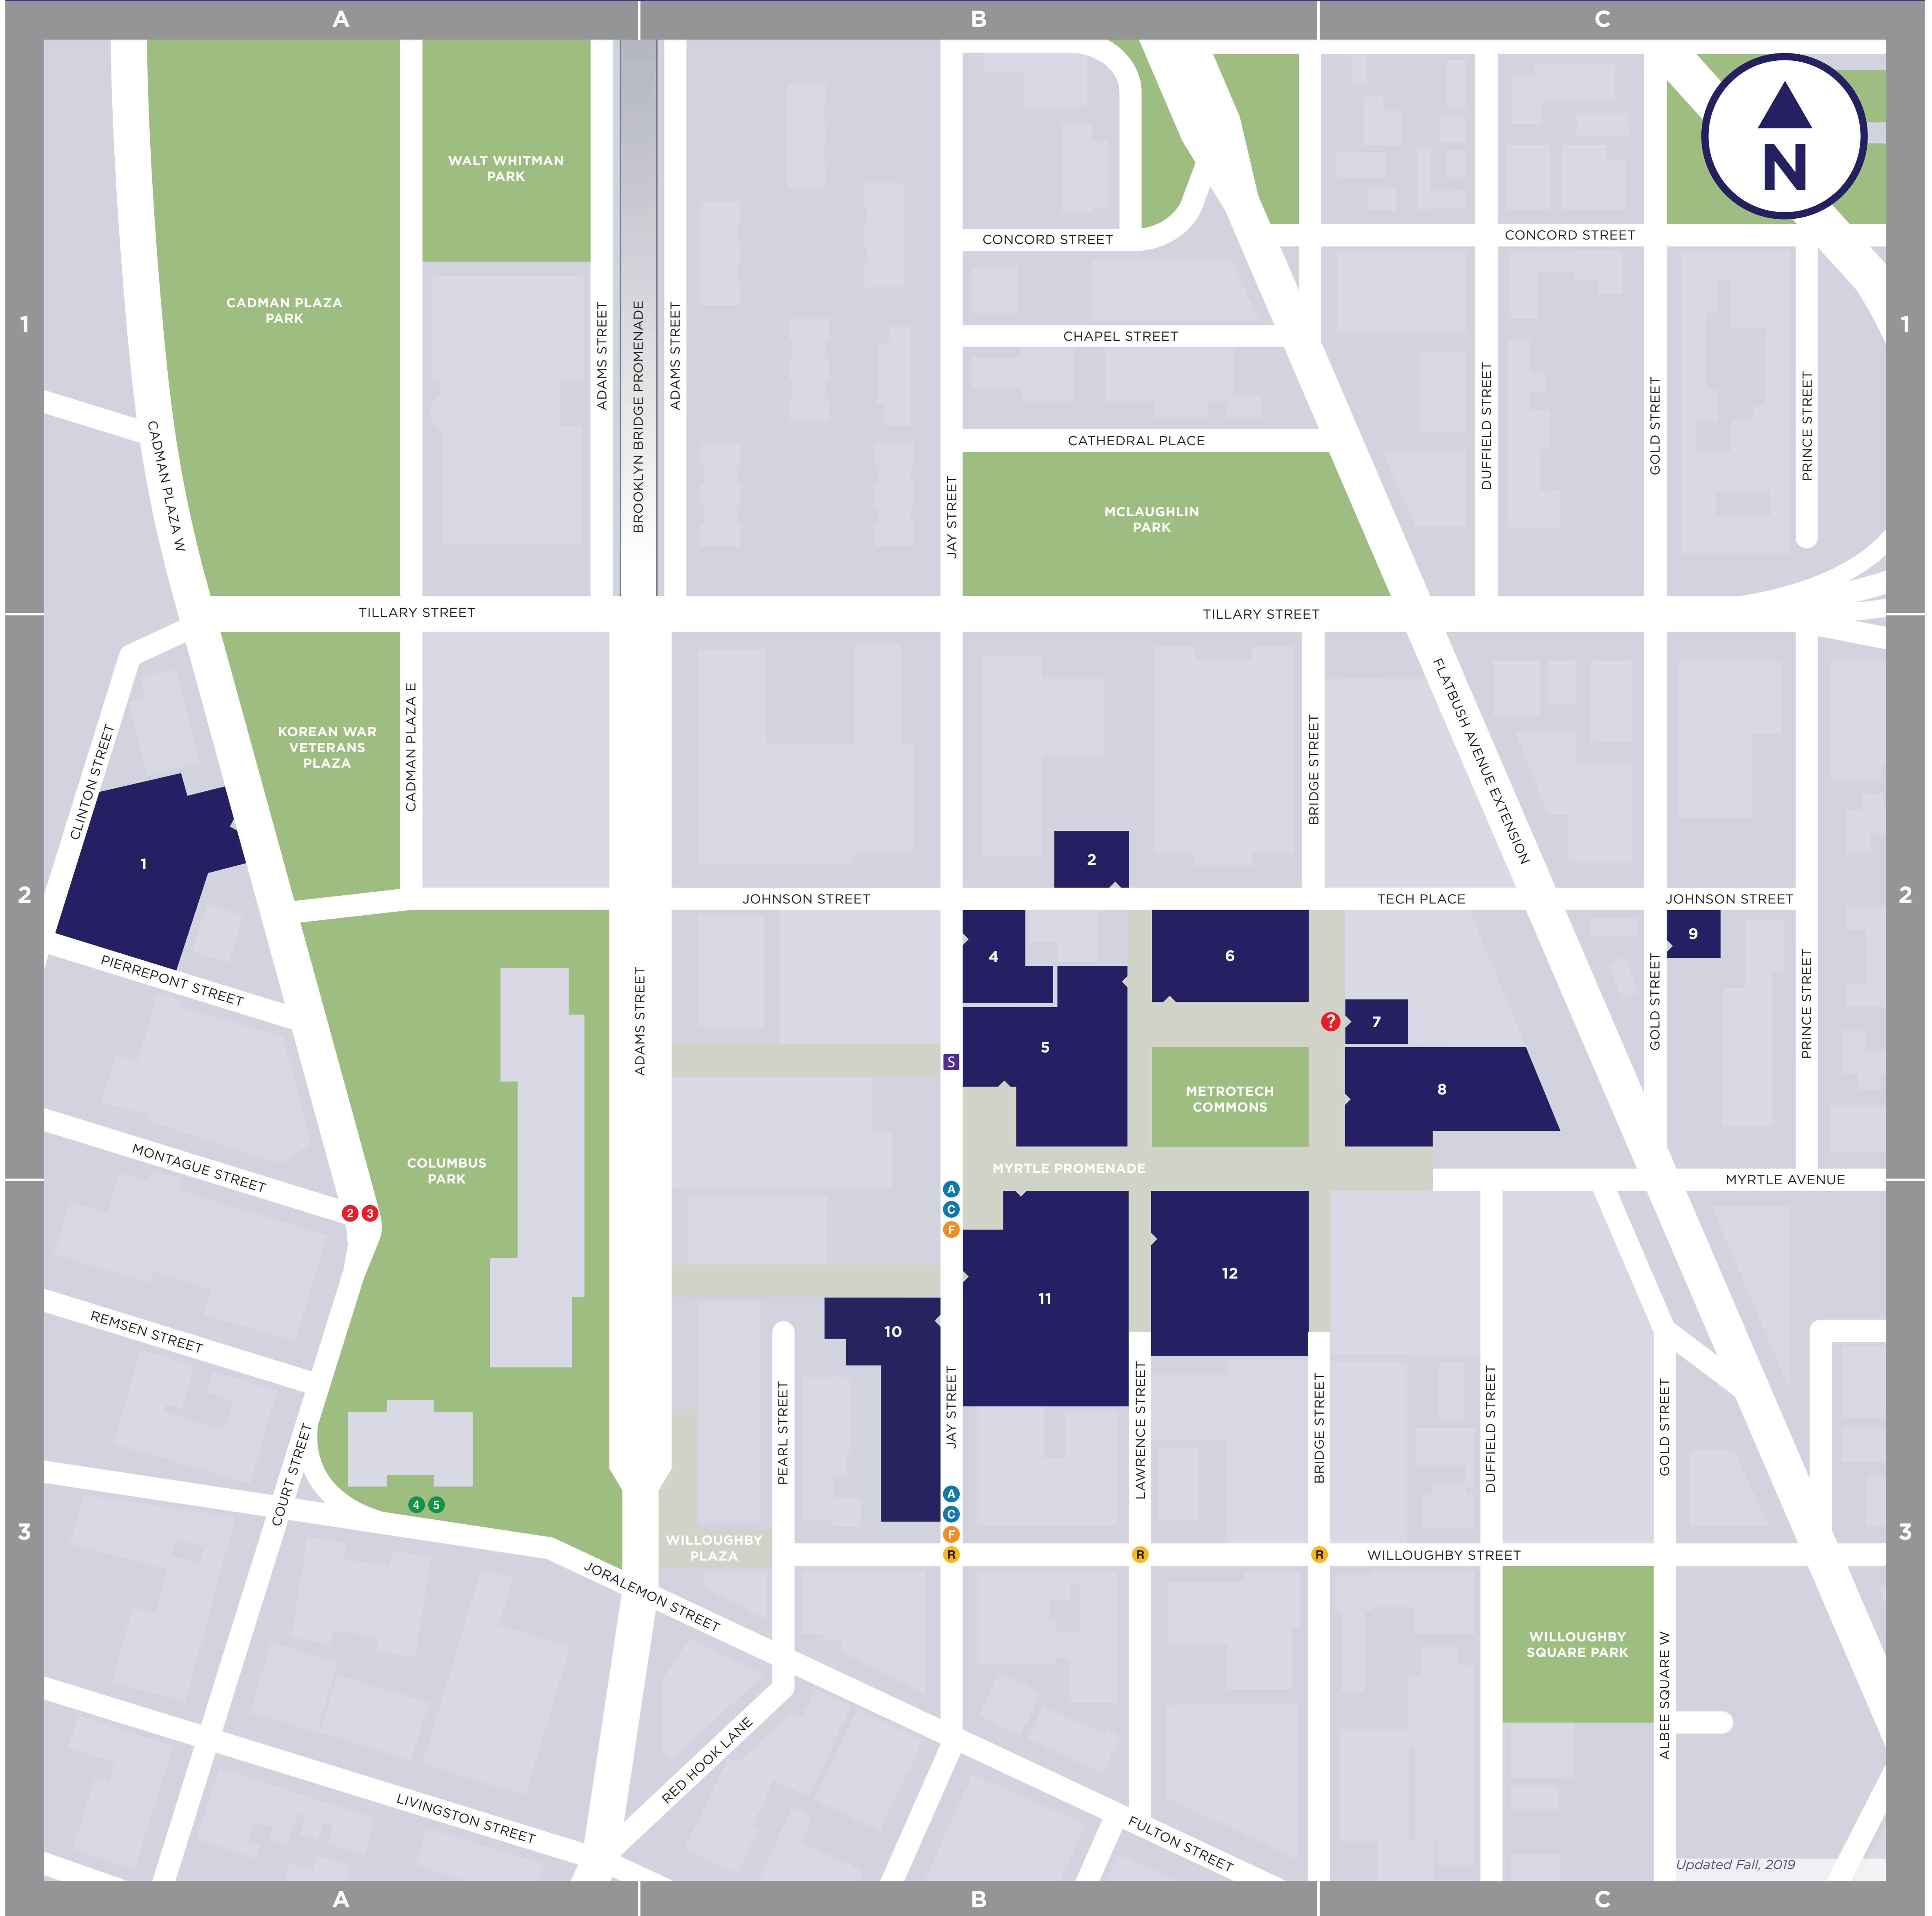

NYU

NEW YORK UNIVERSITY | BROOKLYN

NYU Buildings & Destinations

- BUILDING 22 MC DONOUGH AVE (not on map)
  RLab
- 6 DIBNER BUILDING (B-2) • 5 MetroTech Center
  Bern Dibner Library of Science & Technology
  Office of Student Affairs
  Office of Undergraduate Academics
  Pfizer Auditorium
  StudentLink Center
  Consolidated Services for Bursar, Financial Aid, Registrar, Global Programs and Global Services
- 4 JACOBS ADMINISTRATIVE BUILDING (B-2) • 6 MetroTech Center
- 2 OTHMER RESIDENCE HALL (B-2) • 101 Johnson Street
- 5 ROGERS HALL / JACOBS ACADEMIC BUILDING (B-2) • 6 MetroTech Center
  Brooklyn Athletic Facility
  Copy and Mail Center
  Jasper Kane Cafe
  MakerSpace
  Student Health Center
- ST. GEORGE CLARK RESIDENCE HALL (not on map) • 55 Clark Street
- 7 WUNSCH HALL (C-2) • 311 Bridge Street
  Admissions
  Wasserman Center for Career Development
- 9 325 GOLD STREET (C-2)
  MakerGarage
- 20 JAY STREET (not on map)
- 10 370 JAY STREET (B-3)
  Future Labs (Data, Digital, Urban)
  Room 1201 Auditorium
  Seminar Room 202
- 11 1 METROTECH CENTER (B-3)
  Tandon School of Engineering Dean's Office
- 12 2 METROTECH CENTER (B-3)
  Moses Center for Students with Disabilities
  Public Safety Badging Station
- 8 15 METROTECH CENTER (C-2)
- 1 1 PIERREPONT PLAZA, 300 CADMAN PLAZA W (A-2)
- 87 THIRTY-FIFTH STREET (not on map)
  Future Lab (Veterans)

For information and campus tours, visit Wunsch Hall located at 311 Bridge St (#7 on the map).

Updated Fall, 2019

Directions to NYU Washington Square Campus

Public Transit

Take the **A** or **F** trains to West 4th Street-Washington Square Station. Walk east on West 4th Street until you reach Washington Square.

Take the **R** train to 8th Street Station. At Broadway walk south to Waverly Place. Walk westward on Waverly Place until you reach Washington Square.

NYU Shuttle Bus Service

S Free shuttle transportation is also available to all students, faculty, administrators, alumni and staff. Route A provides service from Brooklyn to Manhattan, departing from 6 MetroTech Center at Jay Street and arriving at 721 Broadway Washington Square.