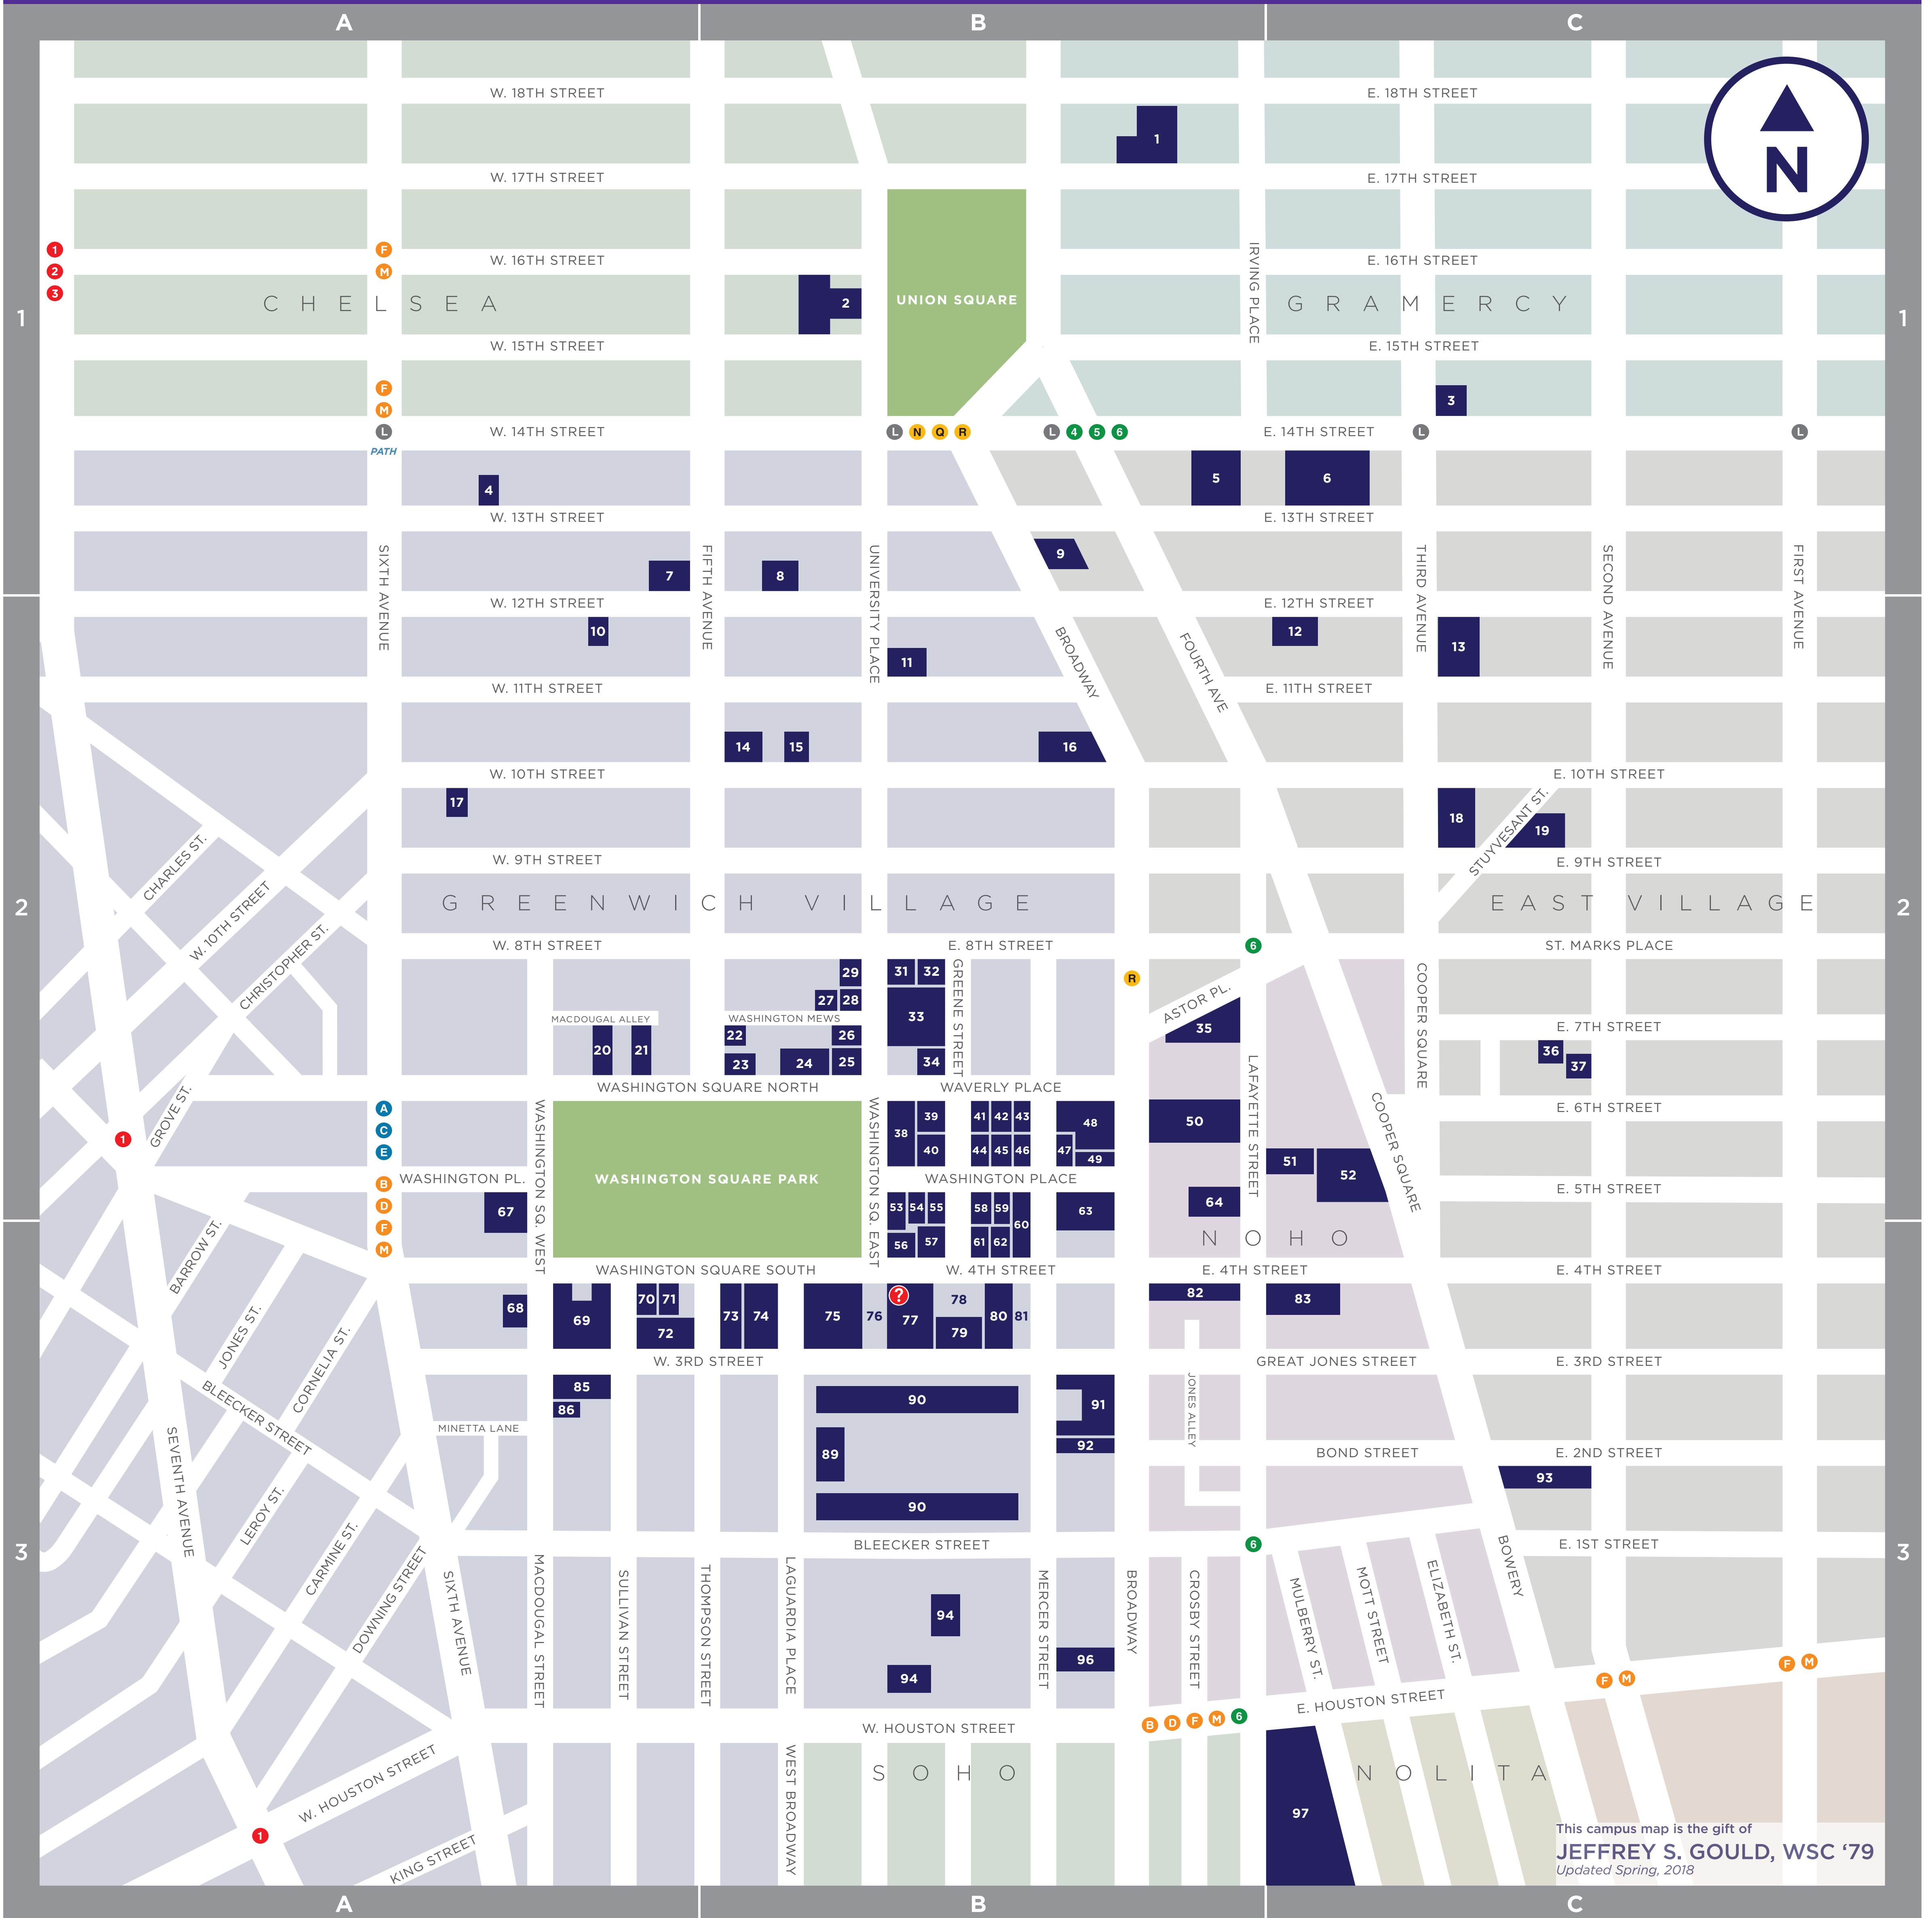

- 64 **404 Fitness (B-2)**
404 Lafayette Street
- 55 **Academic Resource Center (B-2)**
18 Washington Place
- 83 **Admissions Office (C-3)**
383 Lafayette Street
- 27 **Africa House (B-2)**
44 Washington Mews
- 18 **Alumni Hall (C-2)**
33 3rd Avenue
- 62 **Alumni Relations (B-2)**
25 West 4th Street
- 59 **Arthur L. Carter Hall (B-2)**
10 Washington Place
- 19 **Barney Building (C-2)**
34 Stuyvesant Street
- 75 **Bobst Library (B-3)**
70 Washington Square South
- 62 **Bonomi Family NYU Admissions Center (B-2)**
27 West 4th Street
- 50 **Bookstore and Computer Store (B-2)**
726 Broadway
- 16 **Brittany Hall (B-2)**
55 East 10th Street
- 15 **Bronfman Center (B-2)**
7 East 10th Street
- Broome Street Residence (not on map)**
400 Broome Street
- 40 **Brown Building (B-2)**
29 Washington Place
- 32 **Cantor Film Center (B-2)**
36 East 8th Street
- 46 **Card Center (B-2)**
7 Washington Place
- 2 **Carlyle Court (B-1)**
25 Union Square West
- 10 **Casa Italiana Zerilli-Marimò (A-1)**
24 West 12th Street
- 42 **Center for Genomics and Systems Biology (B-2)**
12-16 Waverly Place
- 38 **College of Arts and Science (B-2)**
100 Washington Square East
- College of Dentistry (not on map)**
345 East 24th Street
- 92 **College of Global Public Health (B-3)**
665 Broadway
- 89 **Copy Central (B-3)**
547 LaGuardia Place
- 3 **Coral Towers (C-1)**
129 3rd Avenue
- 80 **Courant Institute of Mathematical Sciences (B-3)**
251 Mercer Street
- 85 **D'Agostino Hall (A-3)**
110 West 3rd Street
- 28 **Deutsches Haus (B-2)**
42 Washington Mews
- 55 **East Building (B-2)**
239 Greene Street
- 57 **Education Building (B-2)**
35 West 4th Street
- 24 **Faculty of Arts and Science (B-2)**
5 Washington Square North
- 12 **Founders Hall (C-1)**
120 East 12th Street
- 72 **Furman Hall (A-3)**
245 Sullivan Street
- 49 **Gallatin School of Individualized Study (B-2)**
1 Washington Place, 715 Broadway
- 73 **Global Center for Academic and Spiritual Life (B-3)**
238 Thompson Street
- 61 **Global Inclusion, Diversity, and Strategic Innovation Office (B-3)**
240 Greene Street
- 50 **Global Liberal Studies (B-2)**
726 Broadway
- 83 **Global Programs (C-3)**
383 Lafayette Street
- 83 **Global Services (C-3)**
383 Lafayette Street
- 22 **Glucksman Ireland House (B-2)**
1 Washington Mews
- 56 **Goddard Hall (B-2)**
79 Washington Square East