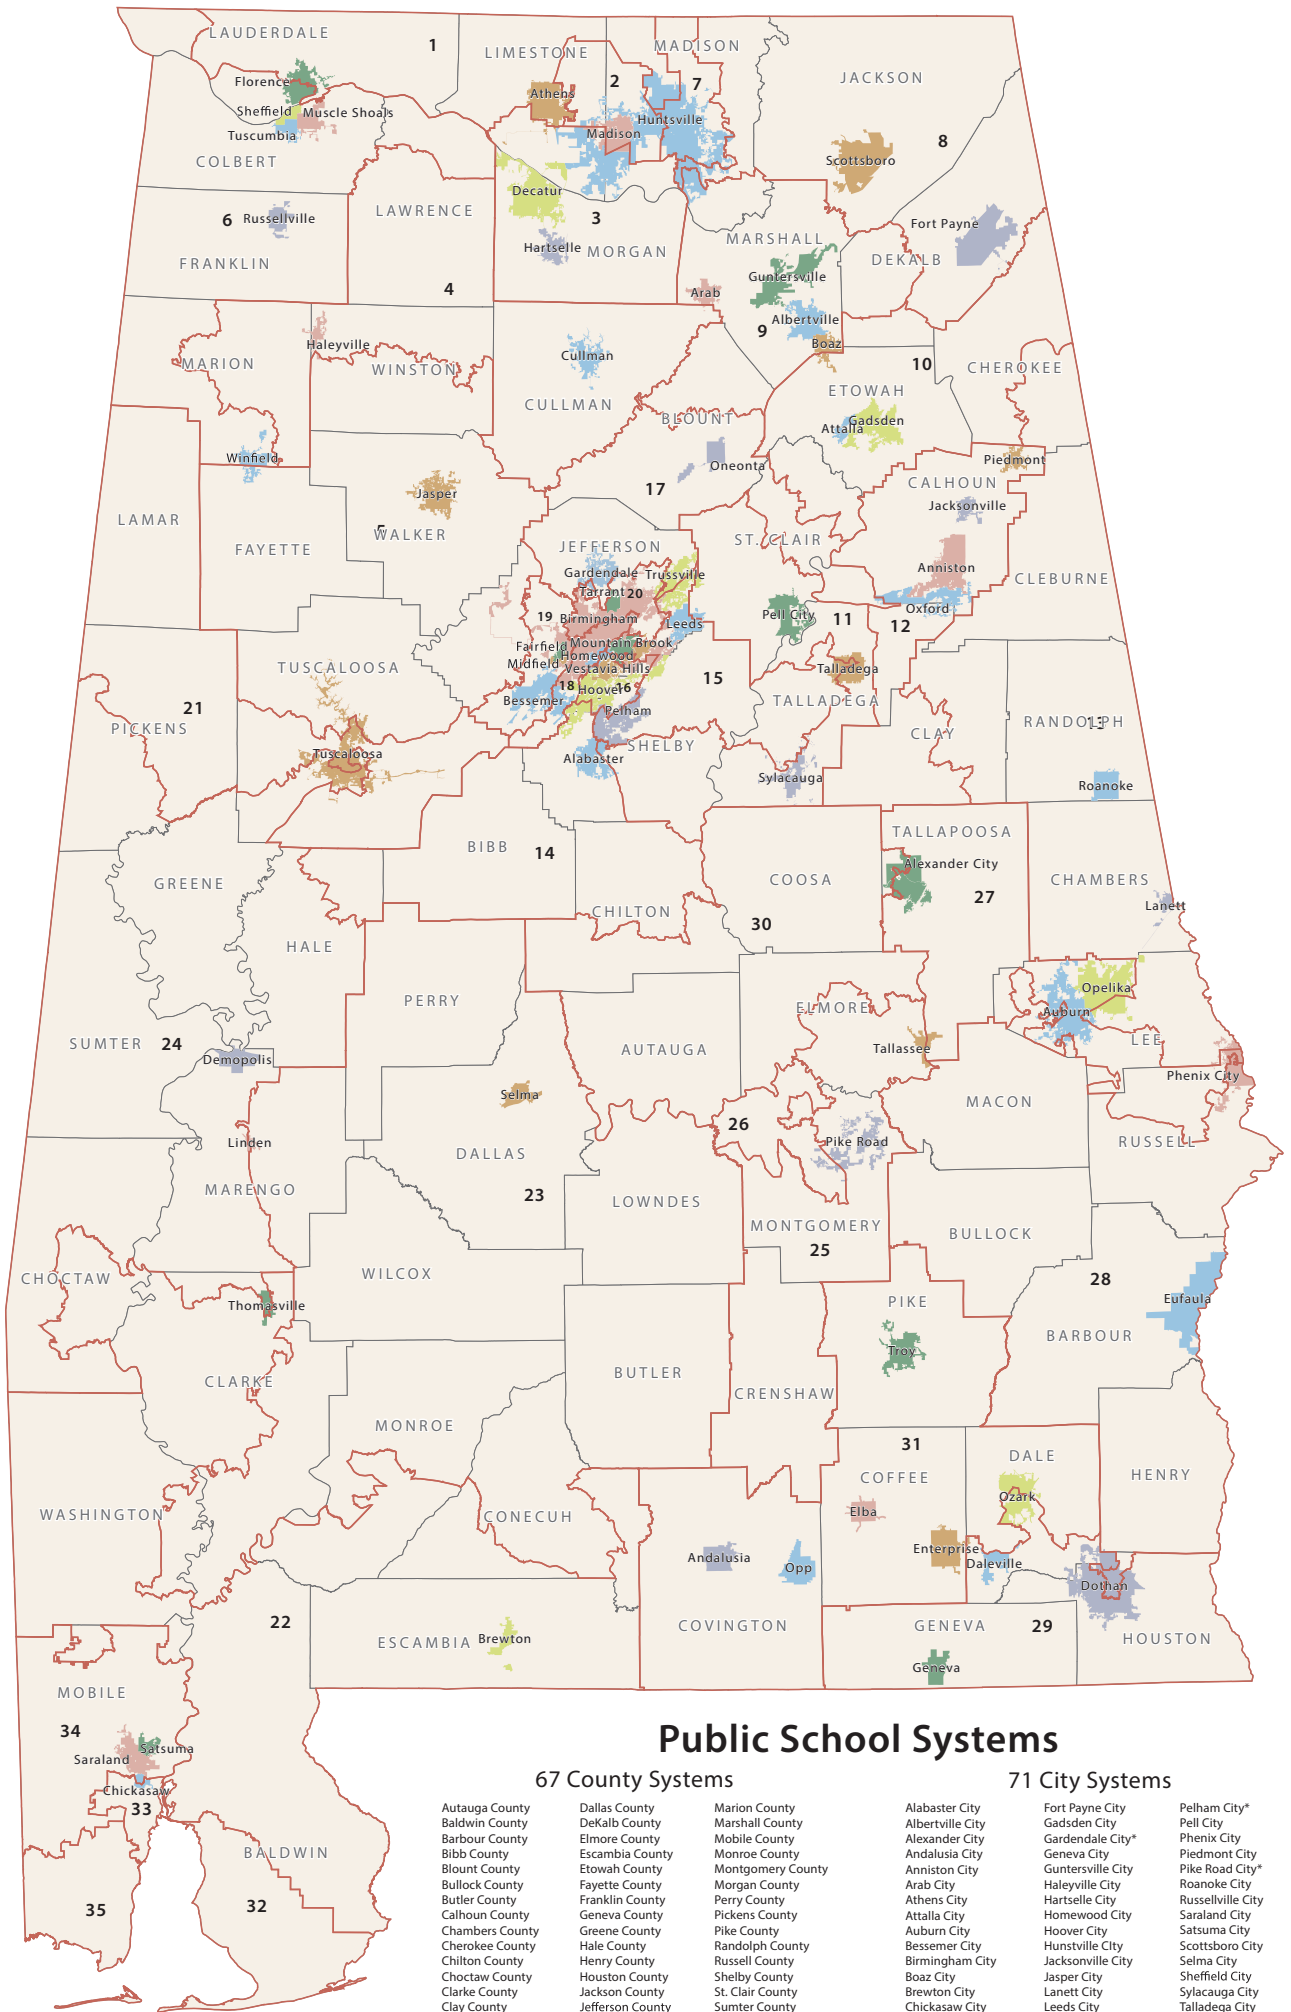

Alabama Public School Systems with State Senate Districts

Public School Systems

67 County Systems

71 City Systems

- Autauga County
- Baldwin County
- Barbour County
- Bibb County
- Blount County
- Bullock County
- Butler County
- Calhoun County
- Chambers County
- Cherokee County
- Choctaw County
- Clarke County
- Clay County
- Cleburne County
- Coffee County
- Colbert County
- Conecuh County
- Coosa County
- Covington County
- Crenshaw County
- Cullman County
- Dale County
- Dallas County
- DeKalb County
- Elmore County
- Escambia County
- Etowah County
- Fayette County
- Franklin County
- Geneva County
- Greene County
- Hale County
- Henry County
- Houston County
- Jackson County
- Jefferson County
- Lamar County
- Lauderdale County
- Lawrence County
- Conecuh County
- Coosa County
- Covington County
- Crenshaw County
- Cullman County
- Dale County

- Marion County
- Mobile County
- Monroe County
- Montgomery County
- Morgan County
- Perry County
- Pickens County
- Pike County
- Randolph County
- Russell County
- Shelby County
- St. Clair County
- Sumter County
- Talladega County
- Tallapoosa County
- Tuscaloosa County
- Walker County
- Washington County
- Wilcox County
- Winston County

Prepared for the Alabama Department of Education
by The Cartographic Research Lab
of the University of Alabama
December 2013

City schools are randomly colored to distinguish neighboring systems only. County school system boundaries are shown by grey lines. The red lines show the boundaries of the State Senate Districts adopted in 2012.