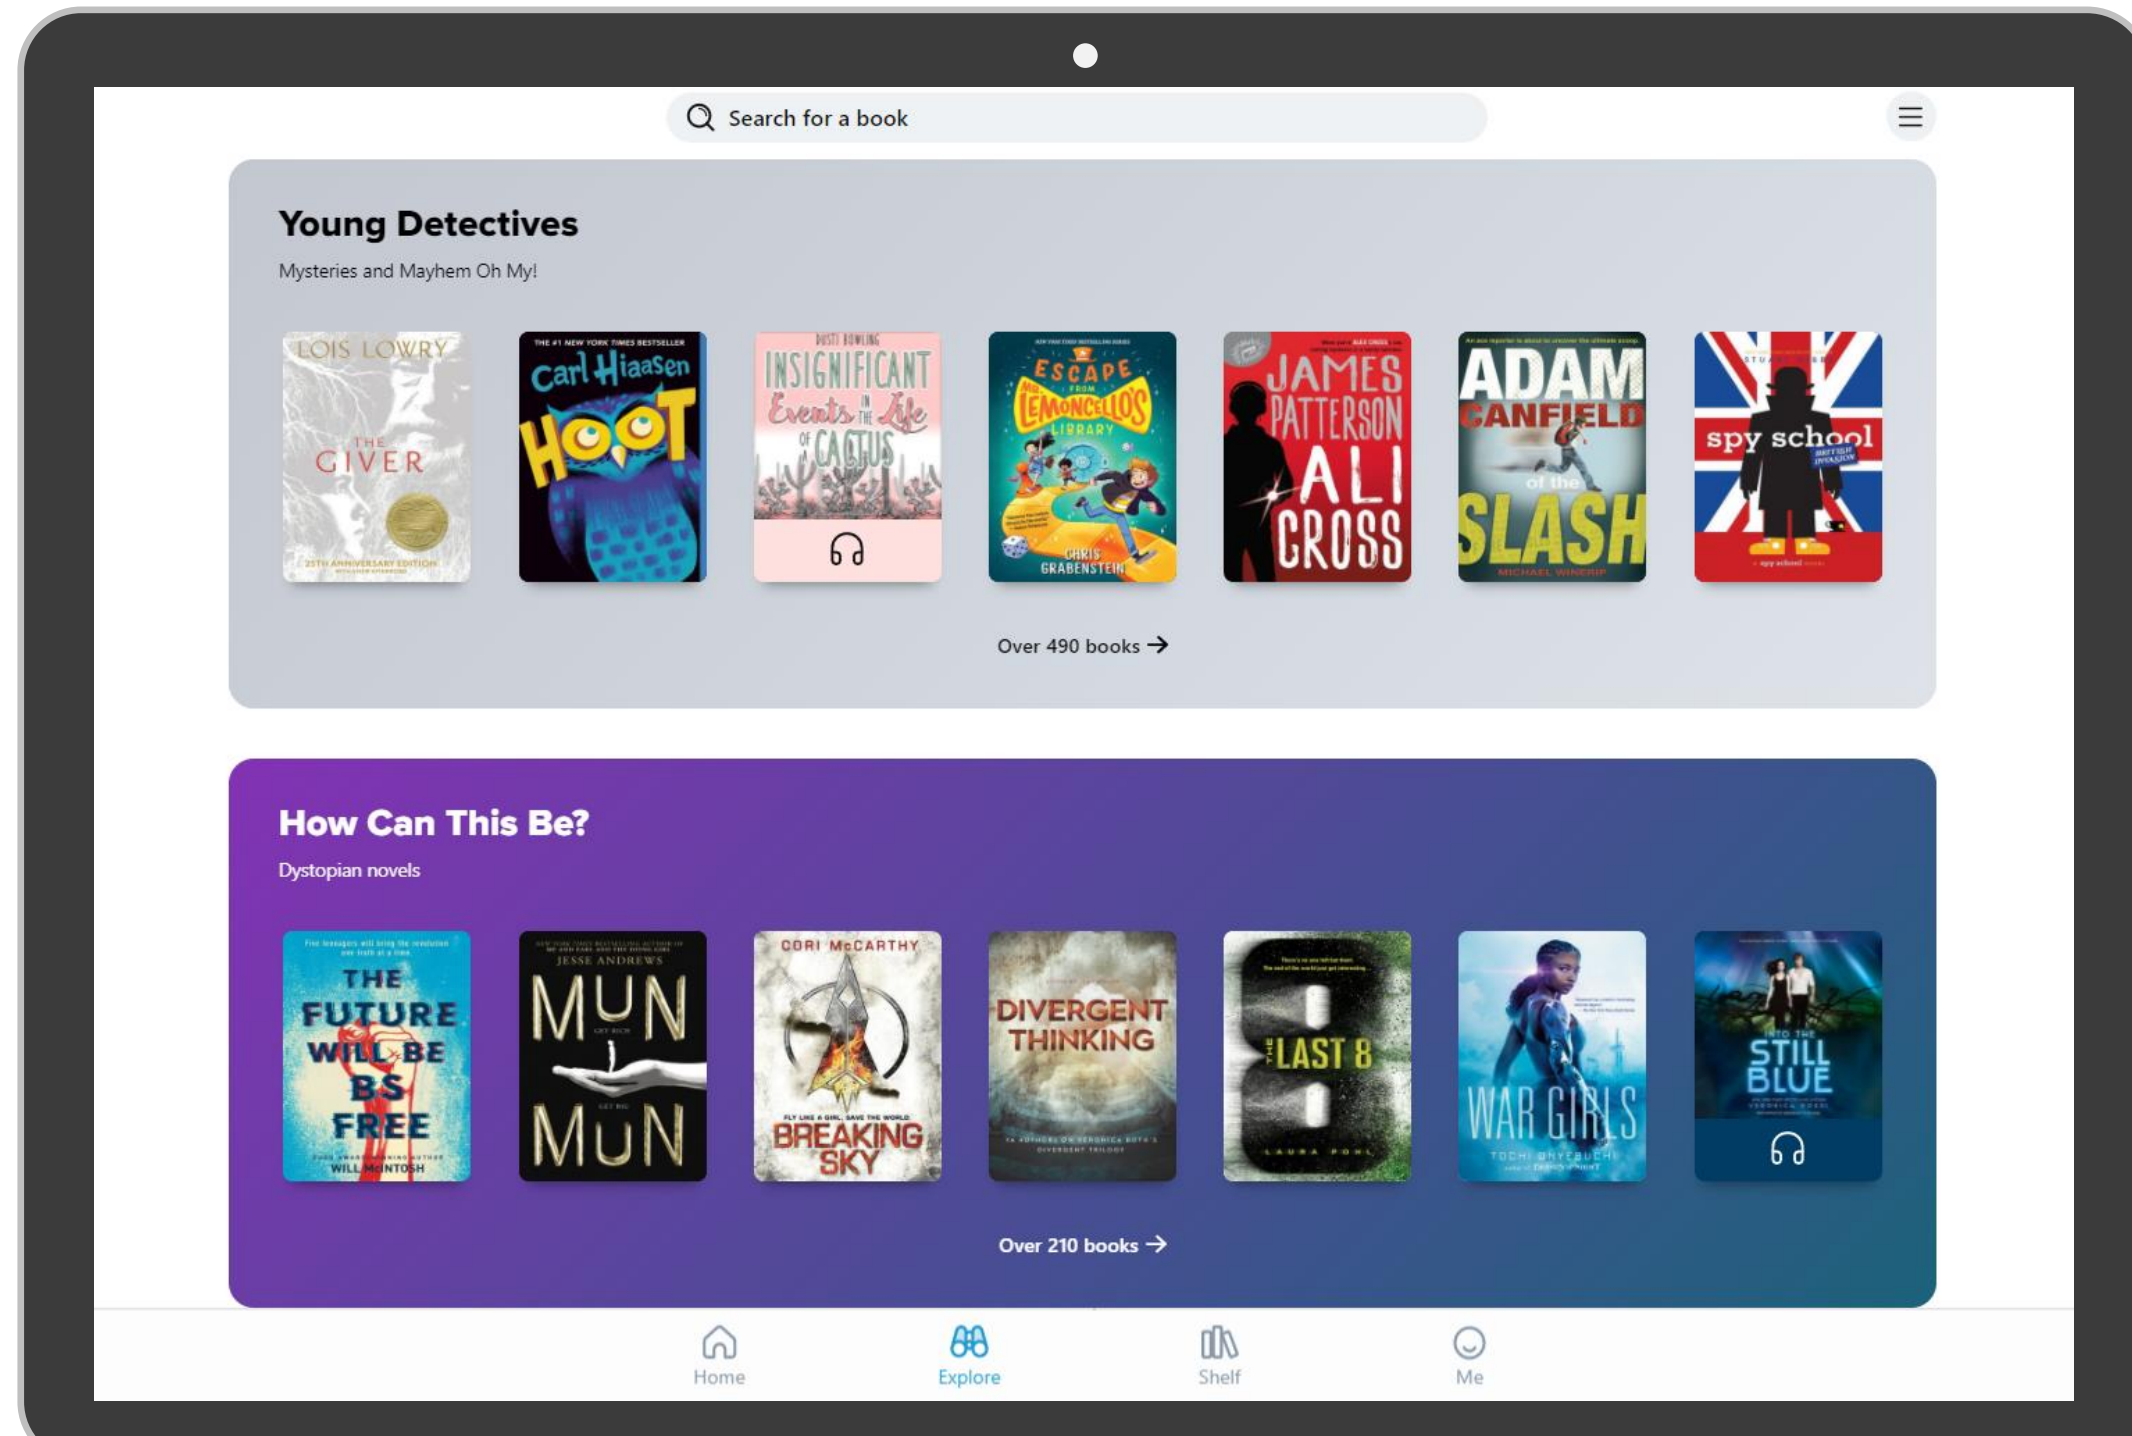

Getting Started with Sora

The student reading app

What is Sora?

WHAT IS SORA?

Sora is the best way for students to access your school's digital collection.

soraapp.com

or download the app

How do I sign in?

Access Sora from the app

1. Tap to open the Sora app.
2. Enter your school setup code.
3. Enter your login credentials.
4. Browse, borrow, enjoy!

Download the Sora app

How do I sign in?

Access Sora from the browser