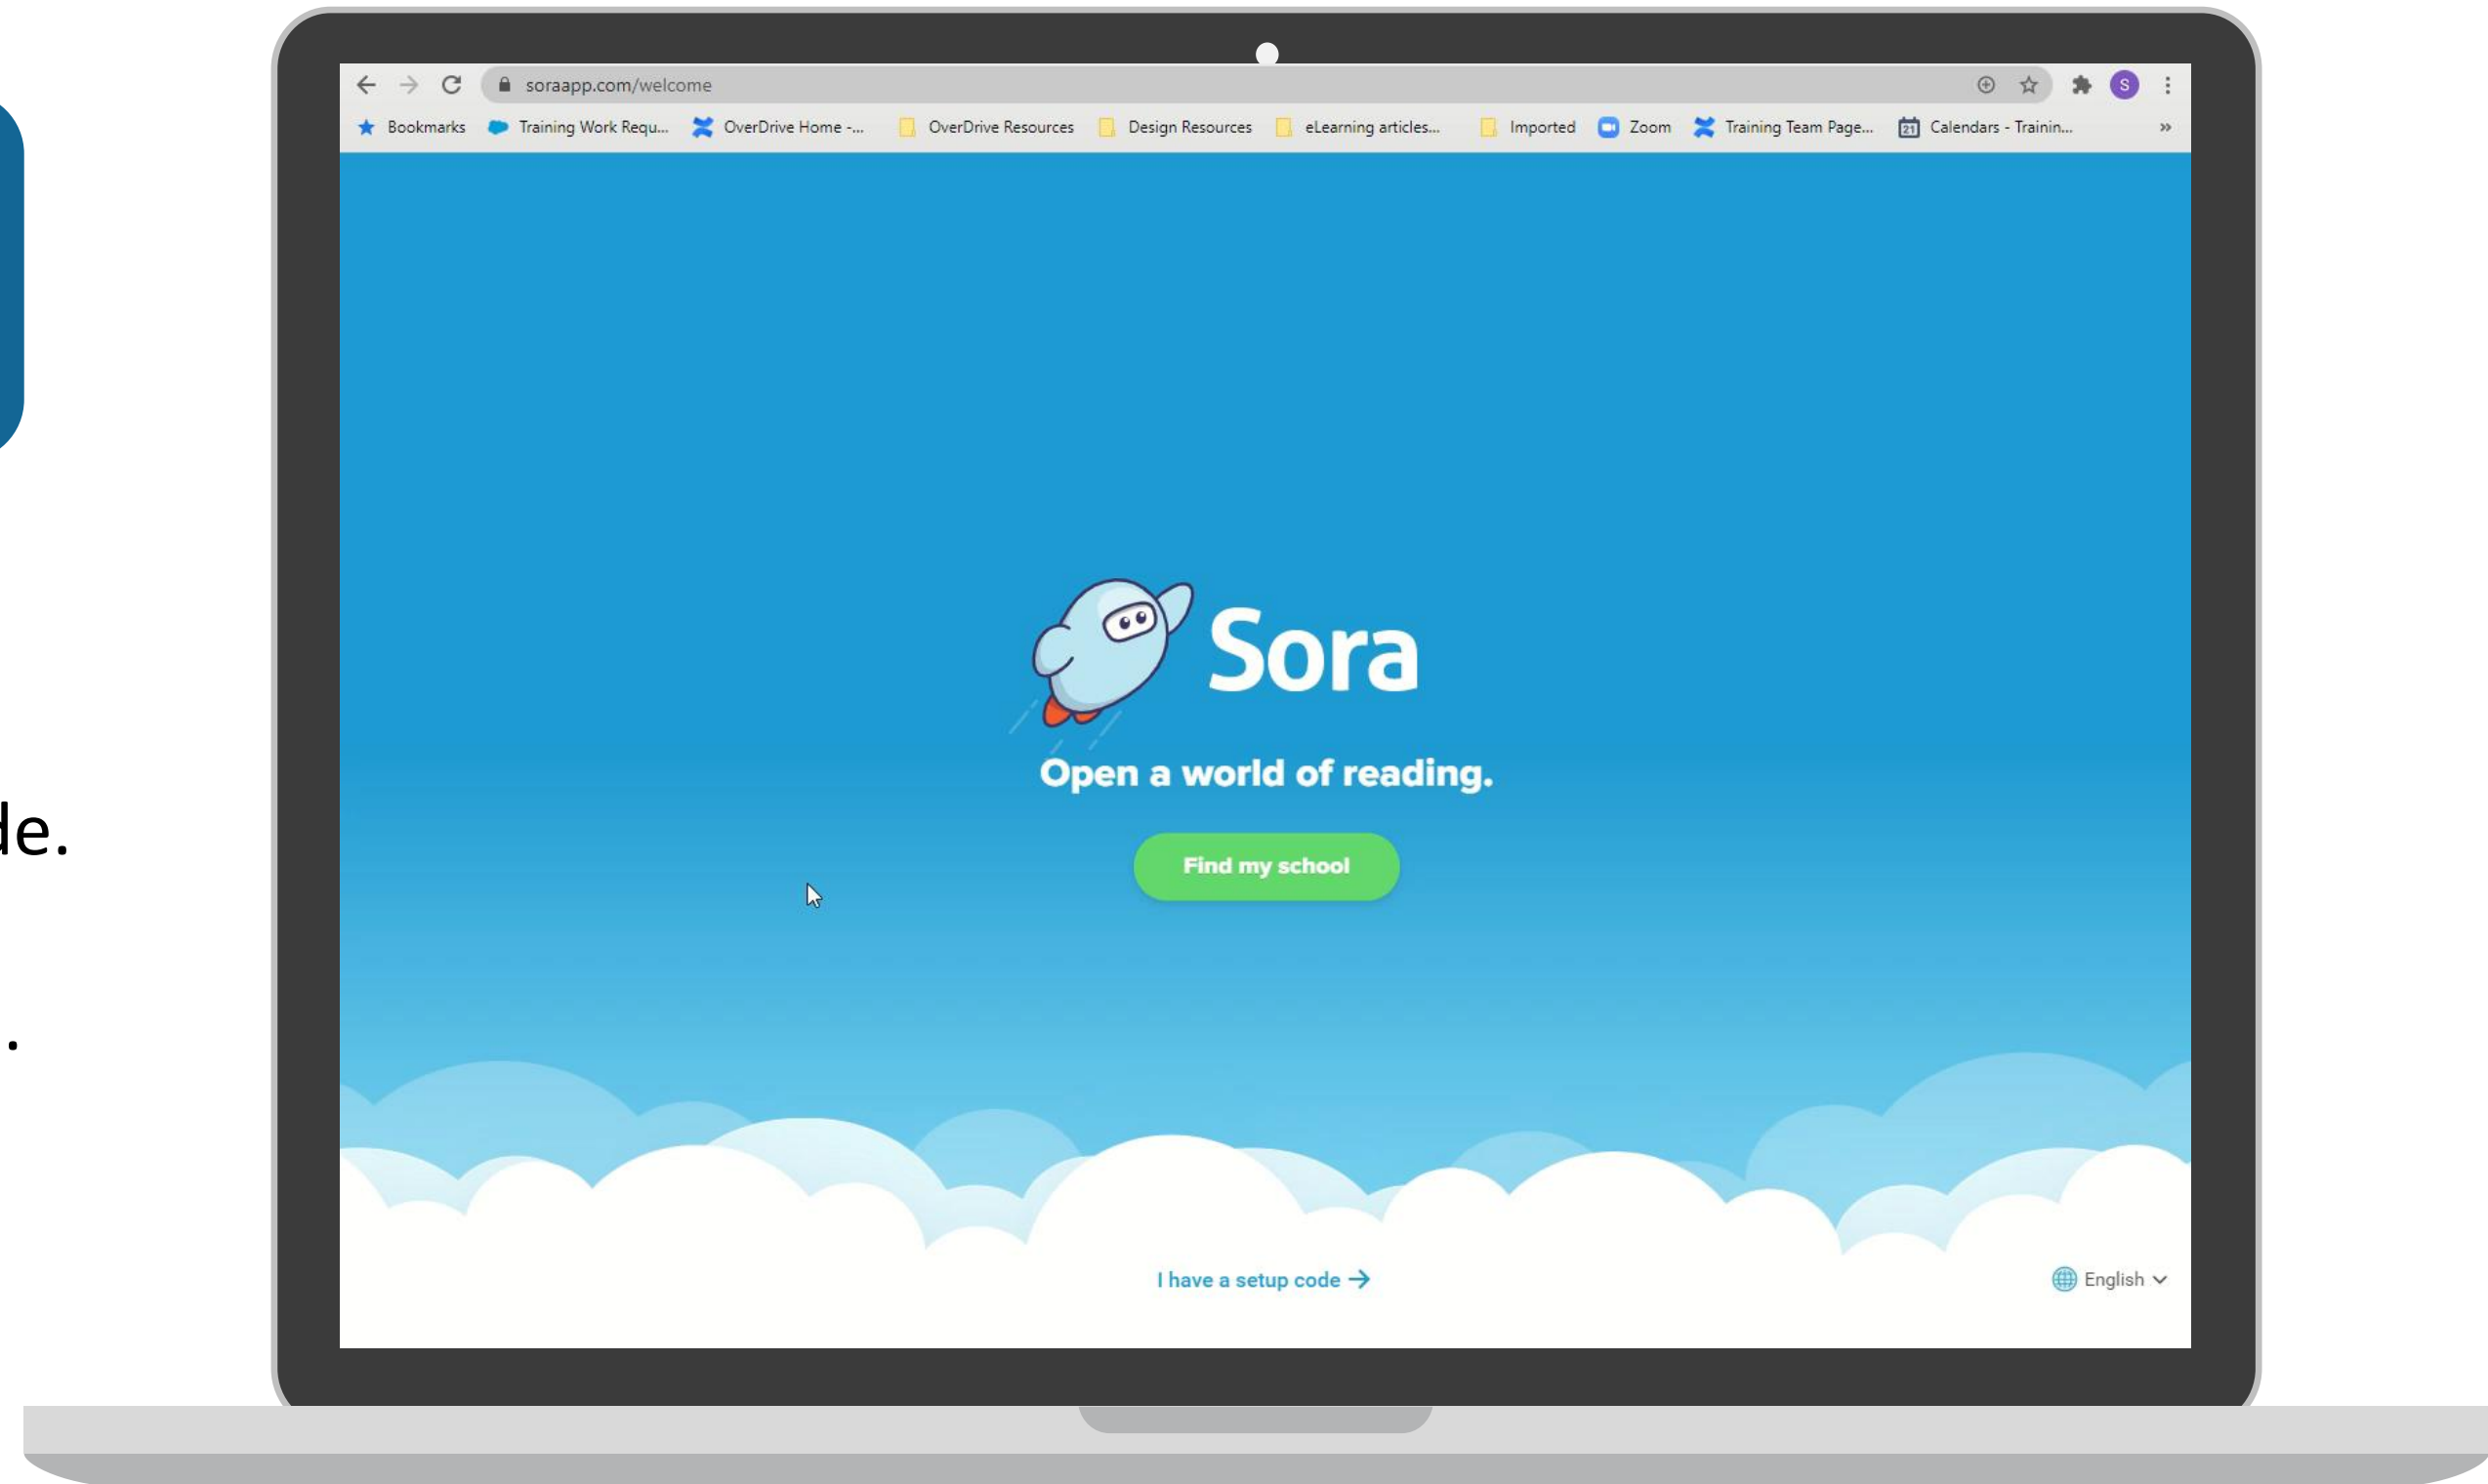

Getting Started with Sora

The student reading app

What is Sora?

WHAT IS SORA?

Sora is the best way for students to access your school's digital collection.

soraapp.com

or download the app

How do I sign in?

Access Sora from the app

1. Tap to open the Sora app.
2. Enter your school setup code.
3. Enter your login credentials.
4. Browse, borrow, enjoy!

Download the Sora app

How do I sign in?

Access Sora from the browser

1. Go to soraapp.com.
2. Enter your school setup code.
3. Enter your login credentials.
4. Browse, borrow, enjoy!

How do I sign in with Clever?

1. Sign in to Clever with your school username and password.
2. Search for Sora on your Clever dashboard.
3. Click the green button that says, "My School is [**schoolname**]".
4. Click the green button that says, "Sign in using [**schoolname**]".
5. You'll already be signed into Sora.