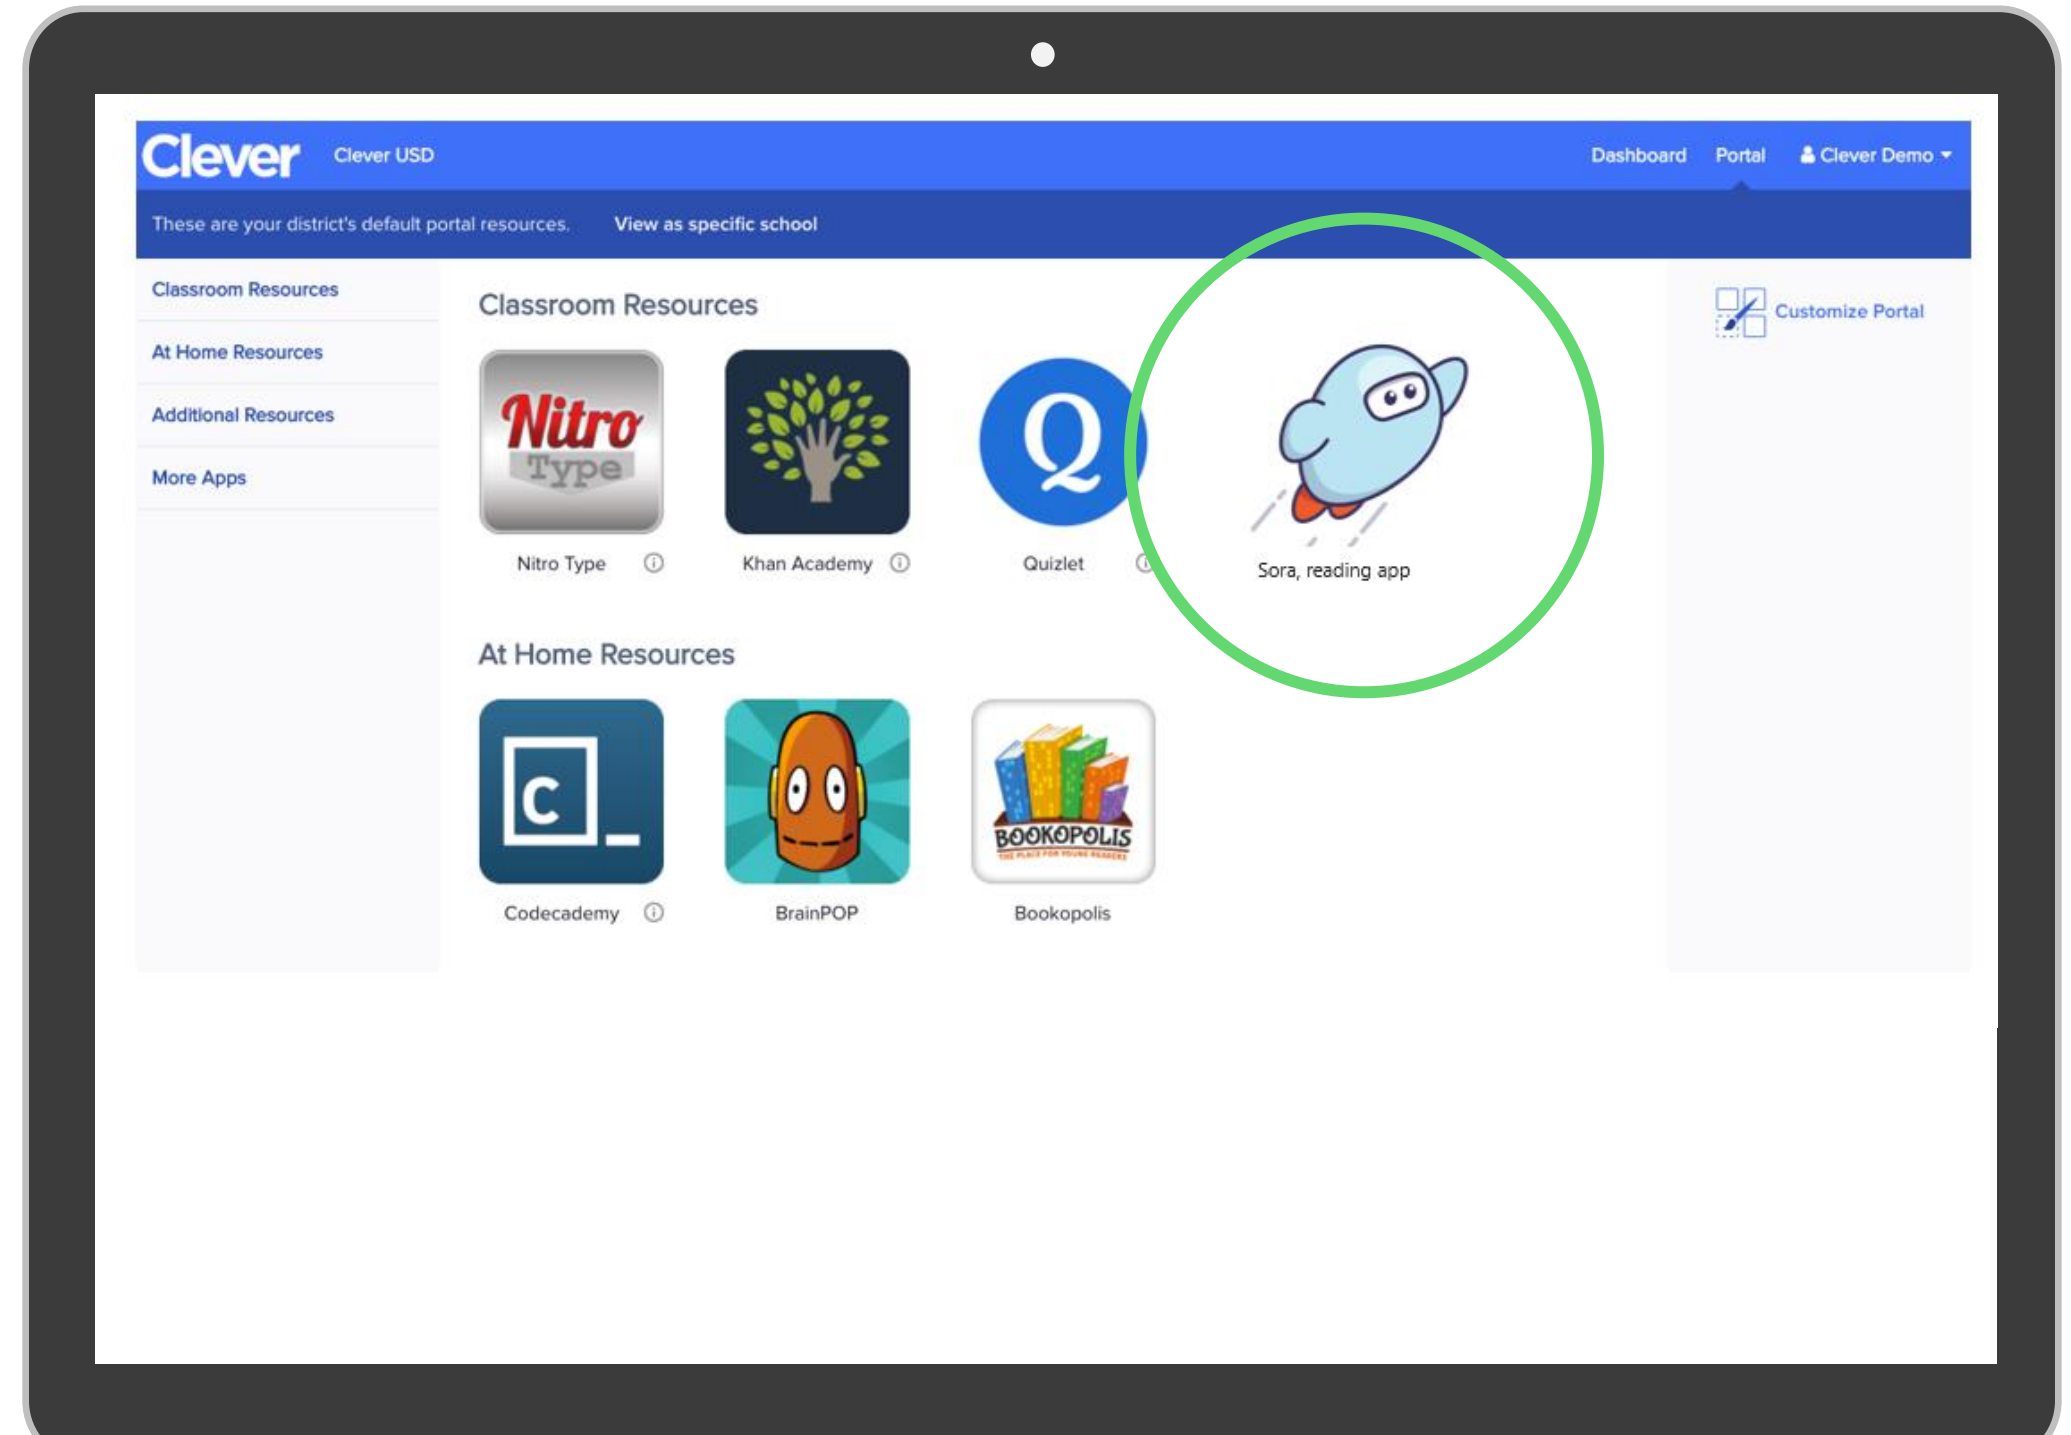

Getting Started with Sora

The student reading app

What is Sora?

WHAT IS SORA?

Sora is the best way for students to access your school's digital collection.

soraapp.com

or download the app

How do I sign in?

Access Sora from the app

1. Tap to open the Sora app.
2. Enter your school setup code.
3. Enter your login credentials.
4. Browse, borrow, enjoy!

Download the Sora app

How do I sign in?

Access Sora from the browser

1. Go to soraapp.com.
2. Enter your school setup code.
3. Enter your login credentials.
4. Browse, borrow, enjoy!

How do I sign in with Clever?

1. Sign in to Clever with your school username and password.
2. Search for Sora on your Clever dashboard.
3. Click the green button that says, "My School is [**schoolname**]".
4. Click the green button that says, "Sign in using [**schoolname**]".
5. You'll already be signed into Sora.