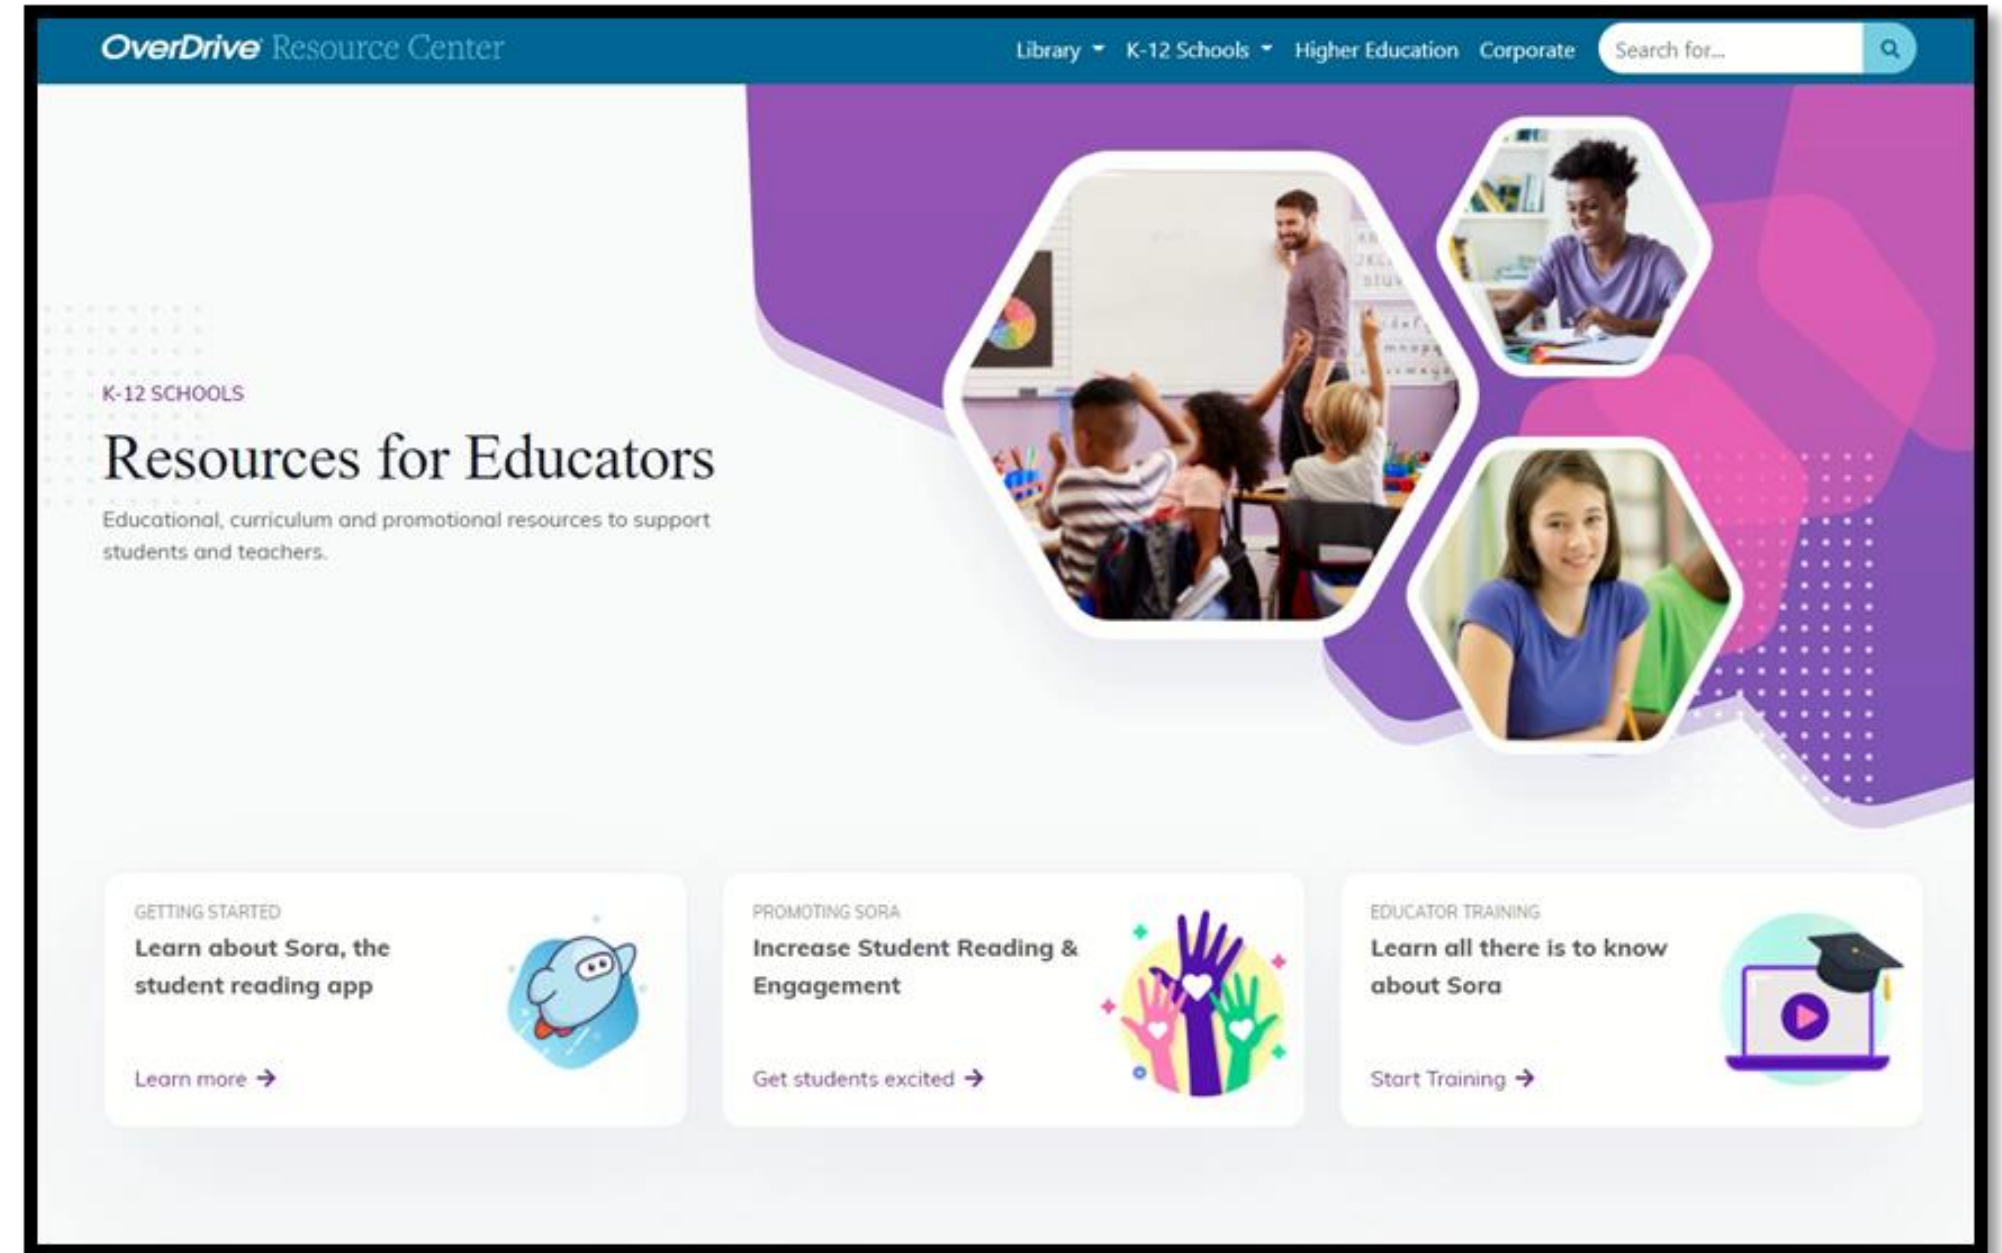

Resources

Print and distribute Sora [marketing materials](#).

- Featured kits
- Posters, bookmarks, flyers
- Social media graphics & videos
- Student lessons and activities
- And more!

Familiarize yourself with our help sites.

- Sora Help: help.soraapp.com
- OverDrive Help: help.overdrive.com
- Resource Center: resources.overdrive.com