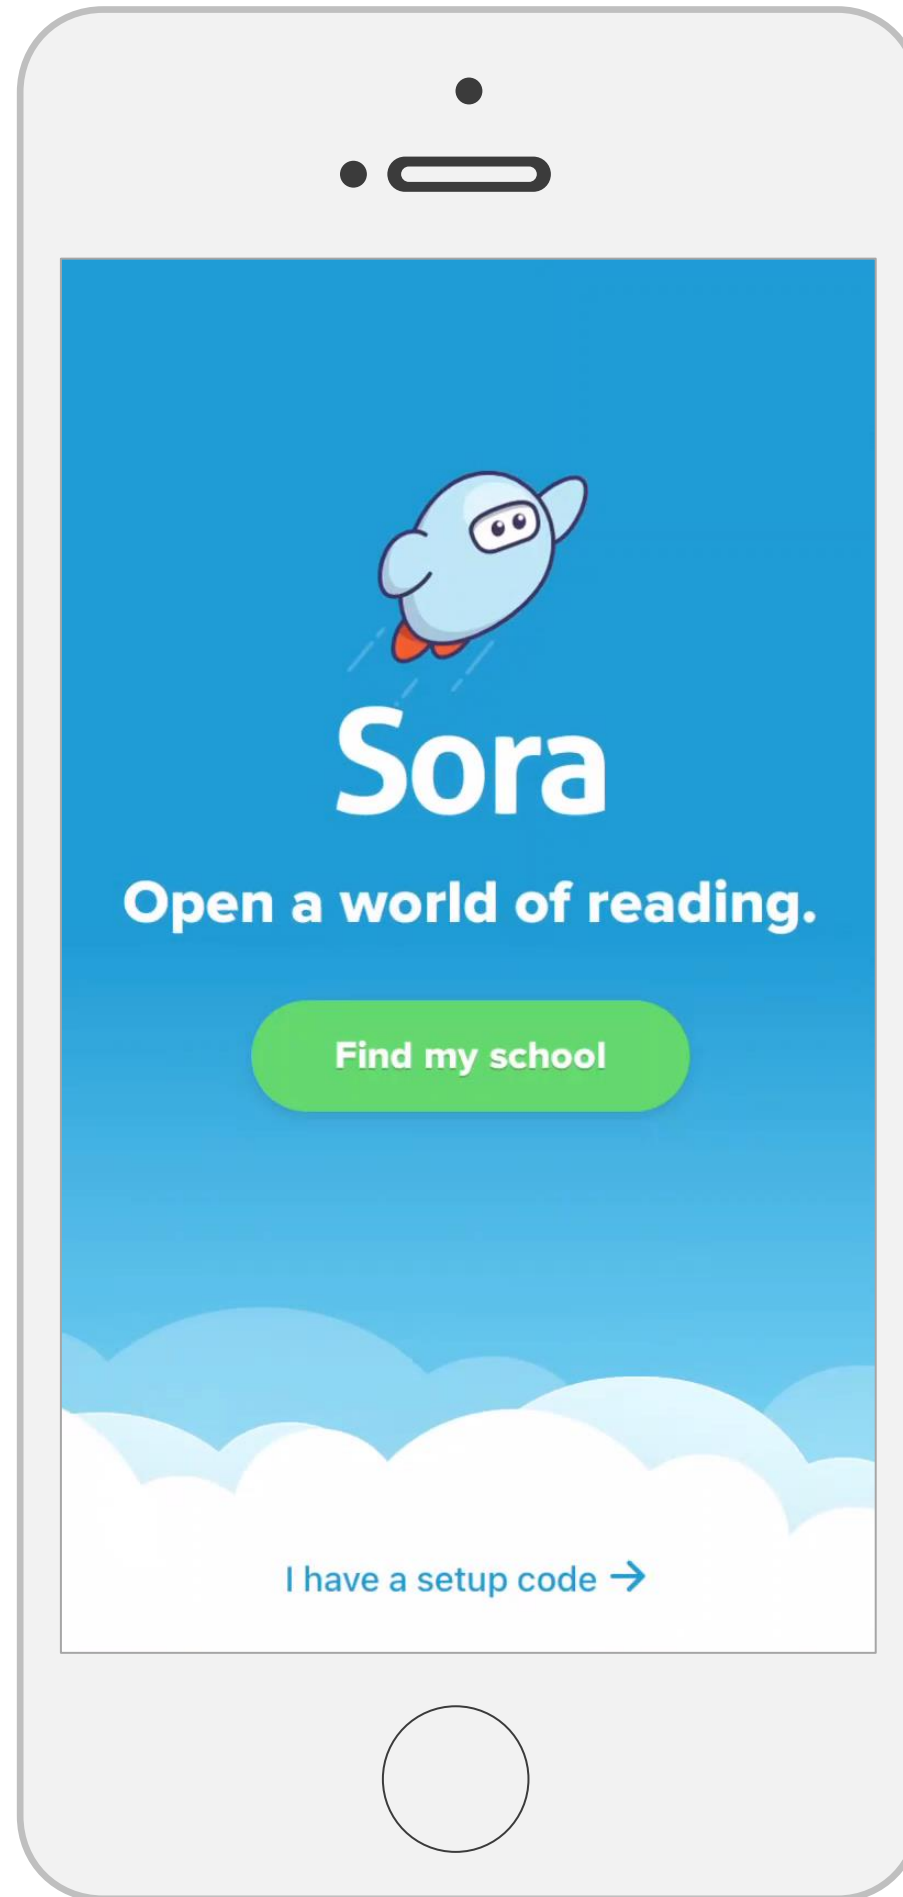

Getting Started with Sora

The student reading app

What is Sora?

WHAT IS SORA?

Sora is the best way for students to access your school's digital collection.

soraapp.com

or download the app

How do I sign in?

Access Sora from the app

1. Tap to open the Sora app.
2. Enter your school setup code.
3. Enter your login credentials.
4. Browse, borrow, enjoy!

Download the Sora app

How do I sign in?

Access Sora from the browser