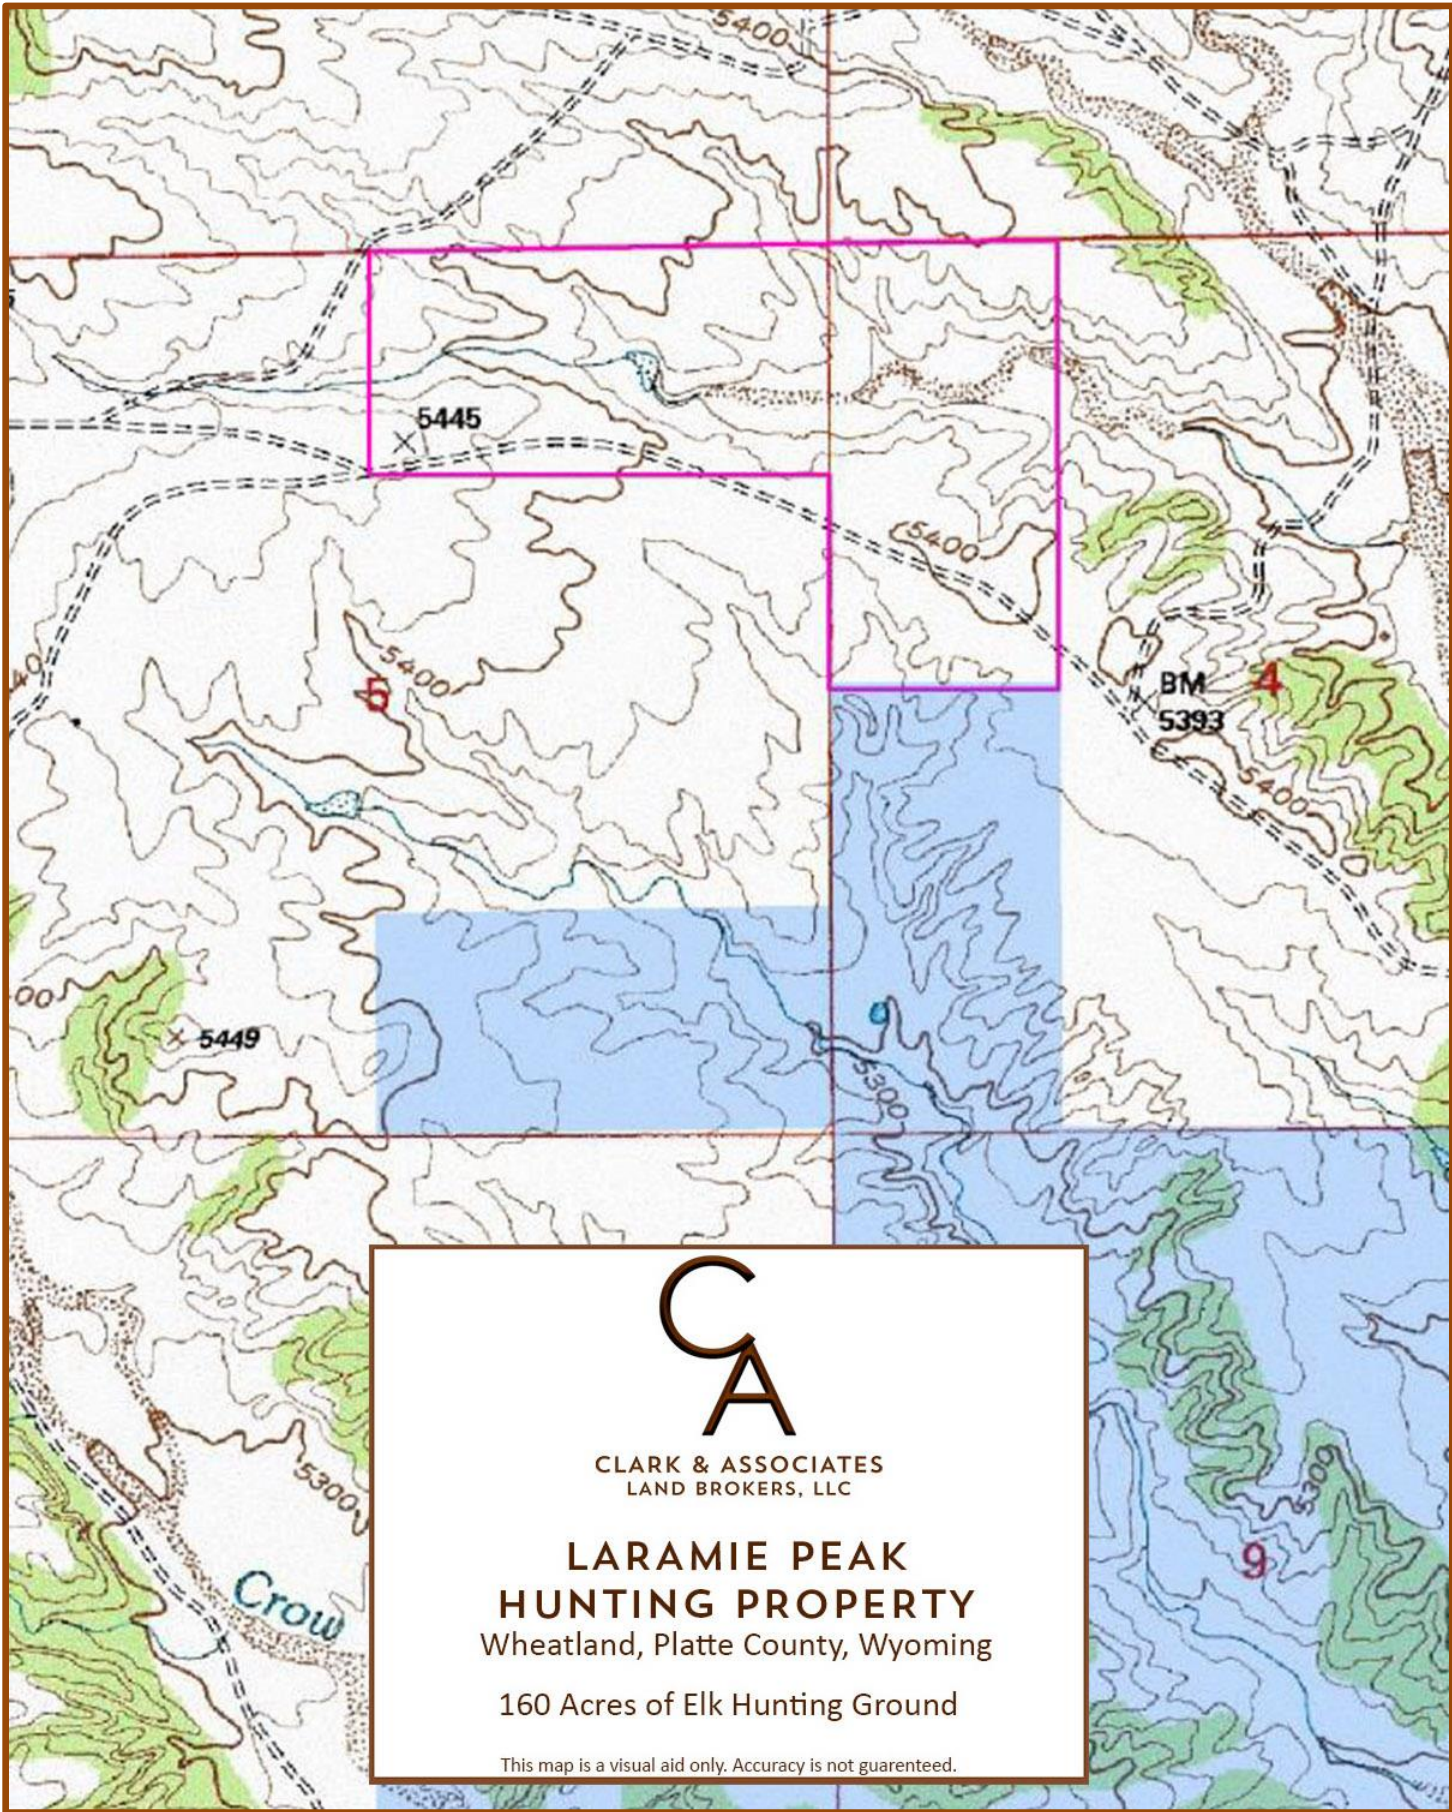

LARAMIE PEAK HUNTING PROPERTY TOPO MAP

CLARK & ASSOCIATES
LAND BROKERS, LLC

**LARAMIE PEAK
HUNTING PROPERTY**
Wheatland, Platte County, Wyoming

160 Acres of Elk Hunting Ground

This map is a visual aid only. Accuracy is not guaranteed.

LARAMIE PEAK HUNTING PROPERTY ORTHO MAP

CLARK & ASSOCIATES
LAND BROKERS, LLC

**LARAMIE PEAK
HUNTING PROPERTY**
Wheatland, Platte County, Wyoming

160 Acres of Elk Hunting Ground

This map is a visual aid only. Accuracy is not guaranteed.