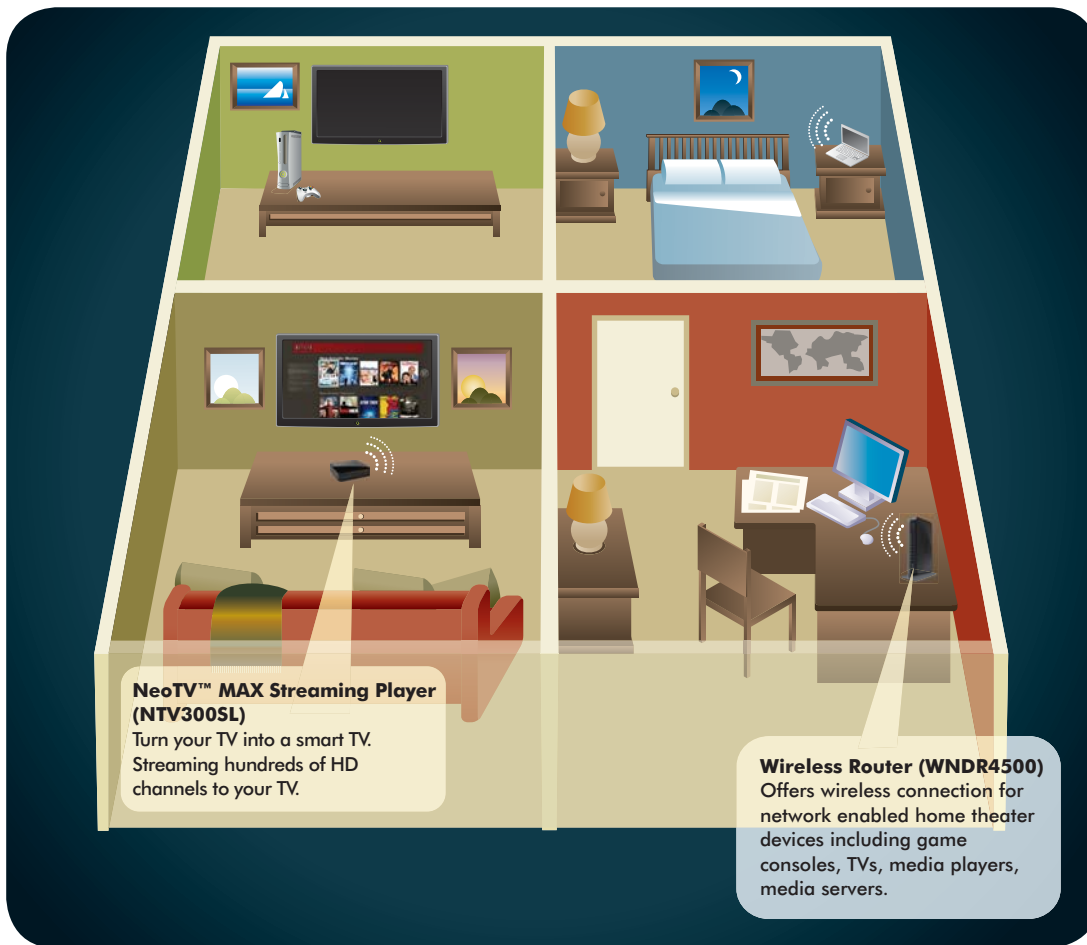

Package Contents

- NeoTV™ Streaming Player (NTV300SL)
- Remote control with QWERTY keyboard
- Two (2) CR2032 coin batteries
- AV cable/RCA
- Power adapter
- Quick start guide
- Note: HDMI cable not included

Features

- Media playback from USB or DLNA storage devices
- Remote control with keyboard
- Wireless Display (Intel® WiDi)
- Works with virtually any TV
- Up to 1080p HD streaming
- Built-in wireless-N
- Easy on-screen setup guide
- Ethernet port
- HDMI video output
- 5.1 surround sound audio

System Requirements

- Requires a PC with Intel® WiDi for wireless display
- Broadband Internet connection
- Device with Internet browser for channel activation
- TV with A/V input or HDMI input and cable

Networking

- Built-in Wi-Fi (300 Mbps 802.11 b/g/n)
- 10/100 Ethernet (RJ-45)

Home Networking Solutions powered by NETGEAR

NETGEAR®

350 E. Plumeria Drive
San Jose, CA 95134-1911 USA
1-888-NETGEAR (638-4327)
E-mail: info@NETGEAR.com
www.NETGEAR.com

© 2012 NETGEAR, Inc., NETGEAR, the NETGEAR Logo and Connect with Innovation are trademarks and/or registered trademarks of NETGEAR, Inc. and/or subsidiaries in the United States and/or other countries. Mac and the Mac logo are trademarks of Apple Inc., registered in the U.S. and other countries. Netflix is registered trademark of Netflix, Inc. Other brand names mentioned herein are for identification purposes only and may be trademarks of their respective holder(s). Information is subject to change without notice. All rights reserved.

Wedding Crashers © Copyright 2007 Newline Productions, Inc. Thor © 2010 Paramount Pictures Corporation. X-Men: First Class © 2011 Twentieth Century Fox Film Corporation. X-Men, all character names and their distinctive likenesses: TM & © 2011 Marvel Entertainment, LLC and its subsidiaries. Henry's Crime © 2010 Henry's Crime, LLC. Hoodwinked Too! © 2011 Kanbar Entertainment, LLC and Portfolio Funding Company LLC I. Hanna © 2010 Focus Features LLC. Madea's Big Happy Family © 2011 Very Perry Films. Bridesmaids © 2011 Universal Studios. The Office © 2005 NBC Studios, Inc. and Universal Network Television LLC. Spartacus: Gods of the Arena: Season 00 © 2010 Starz Entertainment, LLC. Prom © 2011 Disney Studios. All Rights Reserved by aforementioned Studios.

This product is packaged with a limited warranty, the acceptance of which is a condition of sale.

*Basic technical support provided for 90 days from date of purchase.

†Actual data throughput and data over distance will vary. Network conditions and environmental factors, including volume of network traffic, building material and construction, and network overhead, result in lower actual data throughput rate.

24/7 TECHNICAL SUPPORT*

*Basic technical support free for 90 days only