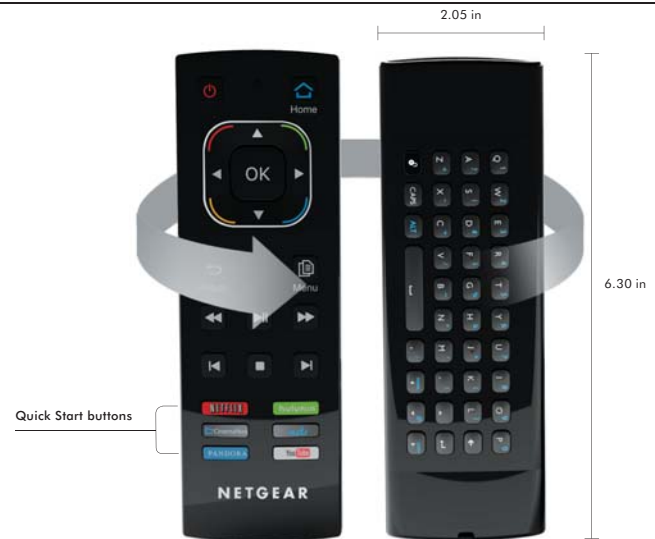

Smartphone not included.

NeoTV remote control app for smartphones.
 The NeoTV remote control app makes it a breeze to find and play your favorite movies and share favorite channels you are watching on Facebook.

Apple App Store

Google Play

Premium remote with Quick Start buttons on one side and full QWERTY keyboard on the other

Package Contents

- NeoTV™ Streaming Player (NTV300SL)
- Remote control with QWERTY keyboard
- Two (2) CR2032 coin batteries
- AV cable/RCA
- Power adapter
- Quick start guide
- Note: HDMI cable not included

Features

- Media playback from USB or DLNA storage devices
- Remote control with keyboard
- Wireless Display (Intel® WiDi)
- Works with virtually any TV
- Up to 1080p HD streaming
- Built-in wireless-N
- Easy on-screen setup guide
- Ethernet port
- HDMI video output
- 5.1 surround sound audio