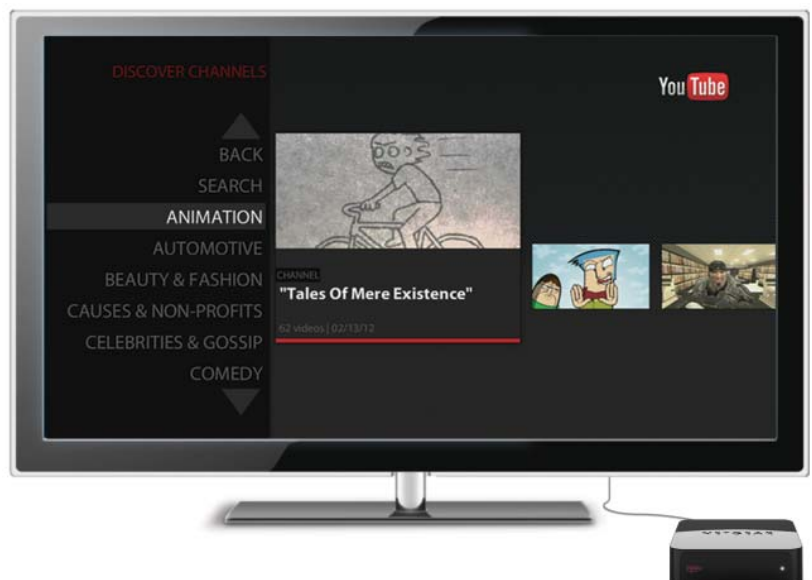

Easy to connect high-speed WiFi delivers the best 1080p HD streaming performance with the reliability you can trust.

Play personal media with easy navigation.

Access your video, photo or music collections from USB or DLNA drives and easily search for content with the included QWERTY keyboard remote control.

YouTube Leanback—Broadcast Yourself.

YouTube Leanback is a new way to watch YouTube videos on any big screen. With simple controls and full screen viewing, Leanback makes watching videos on YouTube as effortless as watching TV.