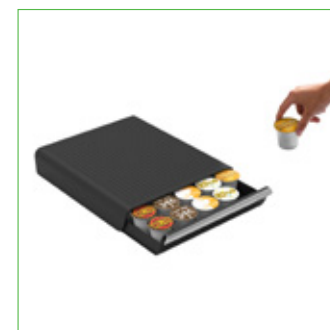

Coupe

Drawer Storage

Compatible with K-Cups / CBTL / Verismo Pods

Holds
30 K-Cups

BLACK
TRY30-BLK
PRODUCT UPC: 887530003226
MASTER CASE UPC: 10887530003223

Product Description

- holds 30 K-Cup, 35 CBTL / Verismo single serve coffee pods.
- place your single serve coffee machine on top to save valuable counter space
- clean and modern design
- perfect for home or office use

Technical Specifications

- product size: 9.37" (W) x 2.52" (H) x 13.07" (D)
- gift box size: 13.66" (W) x 9.96" (H) x 3.11" (D)
- master case size (3pc): 14.37" (W) x 13.66" (H) x 10.04" (D)
- master case weight: 8.30 lbs
- HIPS plastic
- product weight: 2.43 lb

Mind Reader

The Home & Office Beverage Accessory Specialist