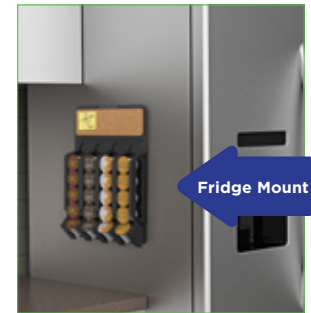

BLACK
WMNT-BLK
PRODUCT UPC: 887530002458
MASTER CASE UPC: 10887530002455

Product Description

- Holds 20 K-Cup single serve coffee pods.
- Adhesive tape sticks to any surface.
- Includes magnet to mount to refrigerator.
- Cork board on top.

- Saves valuable counter space.
- Easily top-loading system.

Technical Specifications

- product size: 10.71" (W) x 2.72" (H) x 15.75" (D)
- gift box size : 11.50" (W) x 11.61" (H) x 4.21" (D)
- master size (4pc): 14.17"(W) x 18.11"(H) x 12.40"(D)
- master case weight 10.14 lbs
- HIPS plastic
- product weight: 1.25 lbs

Mind Reader

The Home & Office Beverage Accessory Specialist