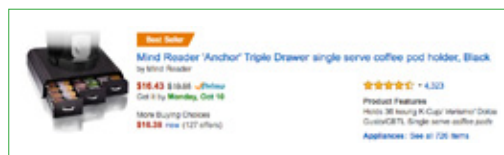

Product Description

- Printed drawers add element of fun to any room
- holds 36 K-Cup, 42 CBTL / Verismo / single serve coffee pods.
- each drawer holds 12 K-Cup or 14 CBTL / Verismo pods
- place your single serve coffee machine on top to save valuable counter space
- chrome handles add a modern decor style

Technical Specifications

- product size: 13.39" (W) x 2.56" (H) x 13.39" (D)
- gift box size: 14.02" (W) x 14.37" (H) x 3.31" (D)
- master case size (3pc): 14.57" (W) x 15.20" (H) x 10.31" (D)
- HIPS plastic
- product weight: 2.5 lbs
- master case weight 11.02 lbs