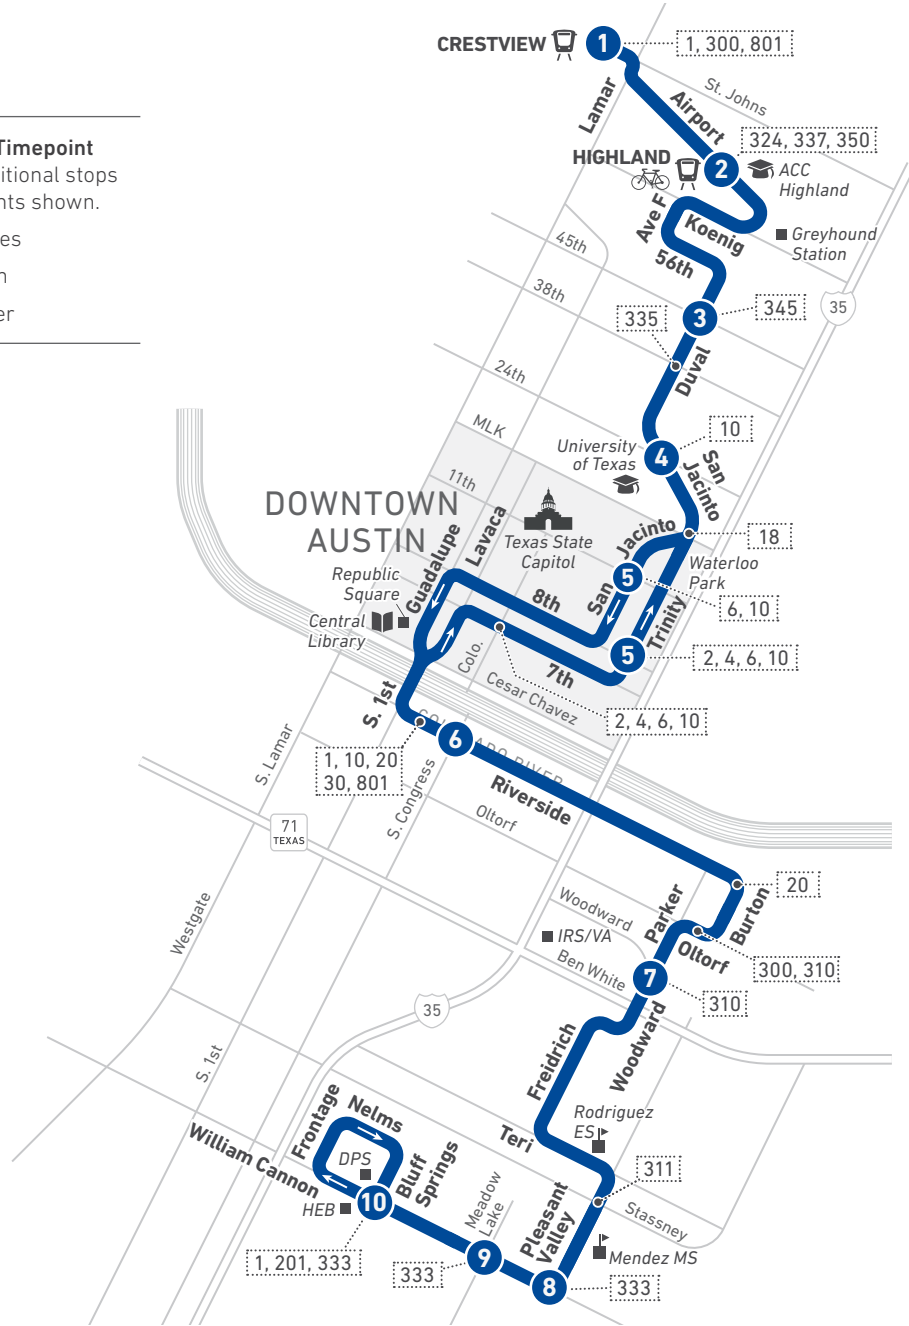

# 7 Duval/Dove Springs (HIGH-FREQUENCY ROUTE)

## LEGEND

- 1** **Route Line and Timepoint**  
Buses make additional stops between the points shown.
- 1 Connecting Routes
- MetroRail Station
- MetroBike Shelter
- Map not to scale

Scan the QR code to see an online version of this route map.

### NOTES

- William Cannon at Meadow Lake is a timepoint only going Northbound. William Cannon at Pleasant Valley is a timepoint only going Southbound.
- Certain trips have an extended layover at ACC Highland after leaving Crestview Station. These trips are outlined in the schedule with a dashed box.

## 7 SUNDAYS/SOUTHBOUND