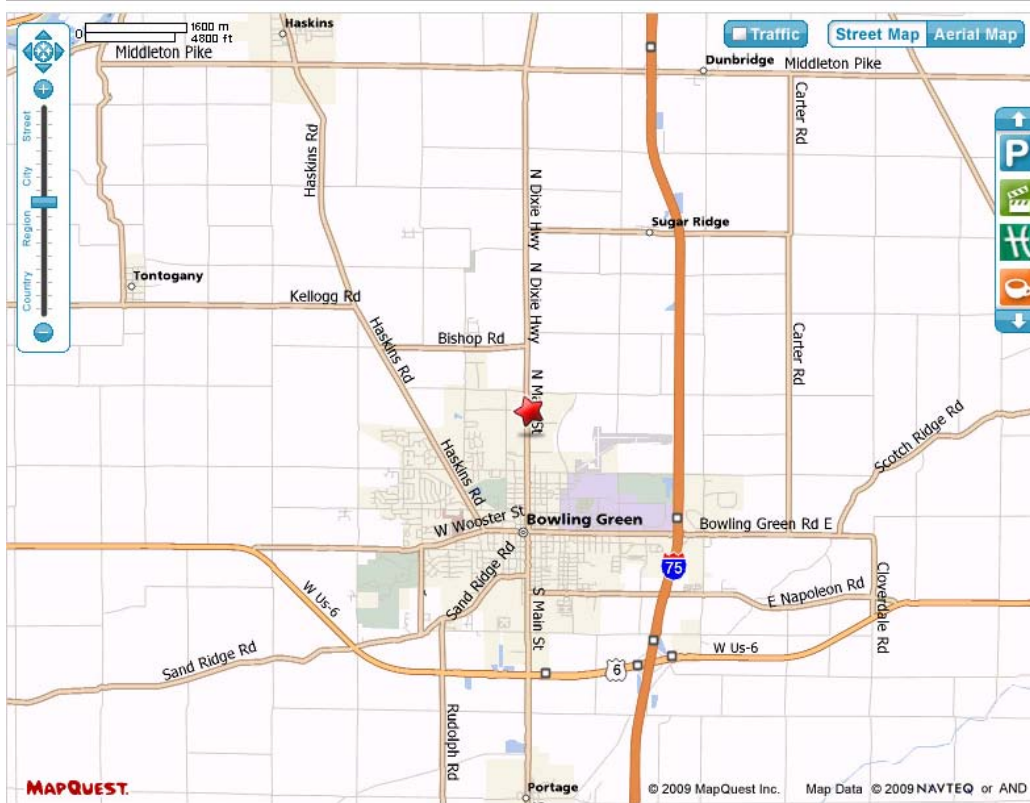

**Bowling Green Regional Training Center  
Woodland Mall  
1234 N Main Street, Suite D  
Bowling Green, Ohio 43402  
(419) 373-7373**

The Bowling Green Regional Training Center is located in the Woodland Mall on Route 25 (1234 N. Main St, Suite D) in Bowling Green, Ohio. The Woodland Mall is a SMALL one-story mall so if you are accustomed to a large, metro mall, look for a much smaller building.

The entrance to the training center is located at the back of the mall on the north side (directly behind the Sears store) between Sears and Steve & Barry's (now closed). The training center entrance is in the section of the building painted white and can be identified by the red canopy over double glass doors. There is no sign for this entrance.

Follow Mercer to Poe Rd. (1st stop sign) and turn left (West) on to Poe Rd.

Follow Poe Rd. to Rt. 25/North Main Street.

Turn Right and follow Rt.25/N. Main St. to the traffic light at Newton Rd. (There is a Burger King in front of the mall at this corner)

Turn Right onto Mercer.

Follow Mercer to Poe Rd. (1st stop sign) and turn left (West) on to Poe Rd.

Follow Poe Rd. to Rt. 25/North Main Street.

Turn Right and follow Rt.25/N. Main St. to the traffic light at Newton Rd. (There is a Burger King in front of the mall at this corner)