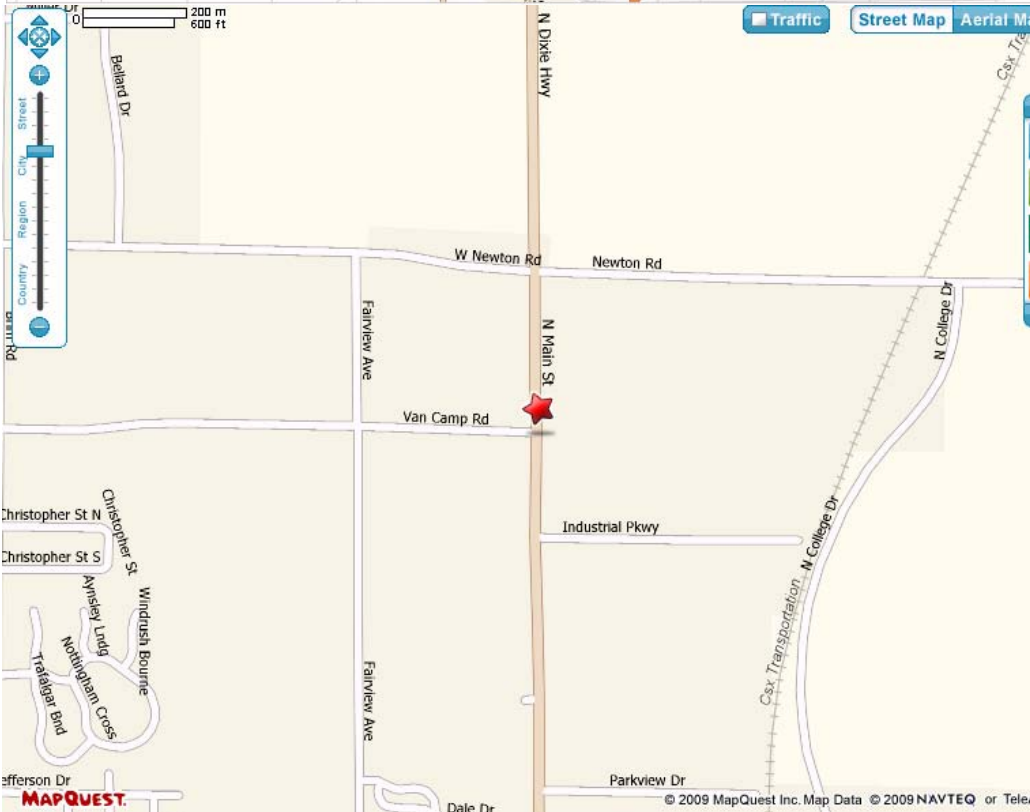

**Bowling Green Regional Training Center  
Woodland Mall  
1234 N Main Street, Suite D  
Bowling Green, Ohio 43402  
(419) 373-7373**

The Bowling Green Regional Training Center is located in the Woodland Mall on Route 25 (1234 N. Main St, Suite D) in Bowling Green, Ohio. The Woodland Mall is a SMALL one-story mall so if you are accustomed to a large, metro mall, look for a much smaller building.

The entrance to the training center is located at the back of the mall on the north side (directly behind the Sears store) between Sears and Steve & Barry's (now closed). The training center entrance is in the section of the building painted white and can be identified by the red canopy over double glass doors. There is no sign for this entrance.

Follow Mercer to Poe Rd. (1st stop sign) and turn left (West) on to Poe Rd.

Follow Poe Rd. to Rt. 25/North Main Street.

Turn Right and follow Rt.25/N. Main St. to the traffic light at Newton Rd. (There is a Burger King in front of the mall at this corner)

Turn Right onto Mercer.

Follow Mercer to Poe Rd. (1st stop sign) and turn left (West) on to Poe Rd.

Follow Poe Rd. to Rt. 25/North Main Street.

Turn Right and follow Rt.25/N. Main St. to the traffic light at Newton Rd. (There is a Burger King in front of the mall at this corner)