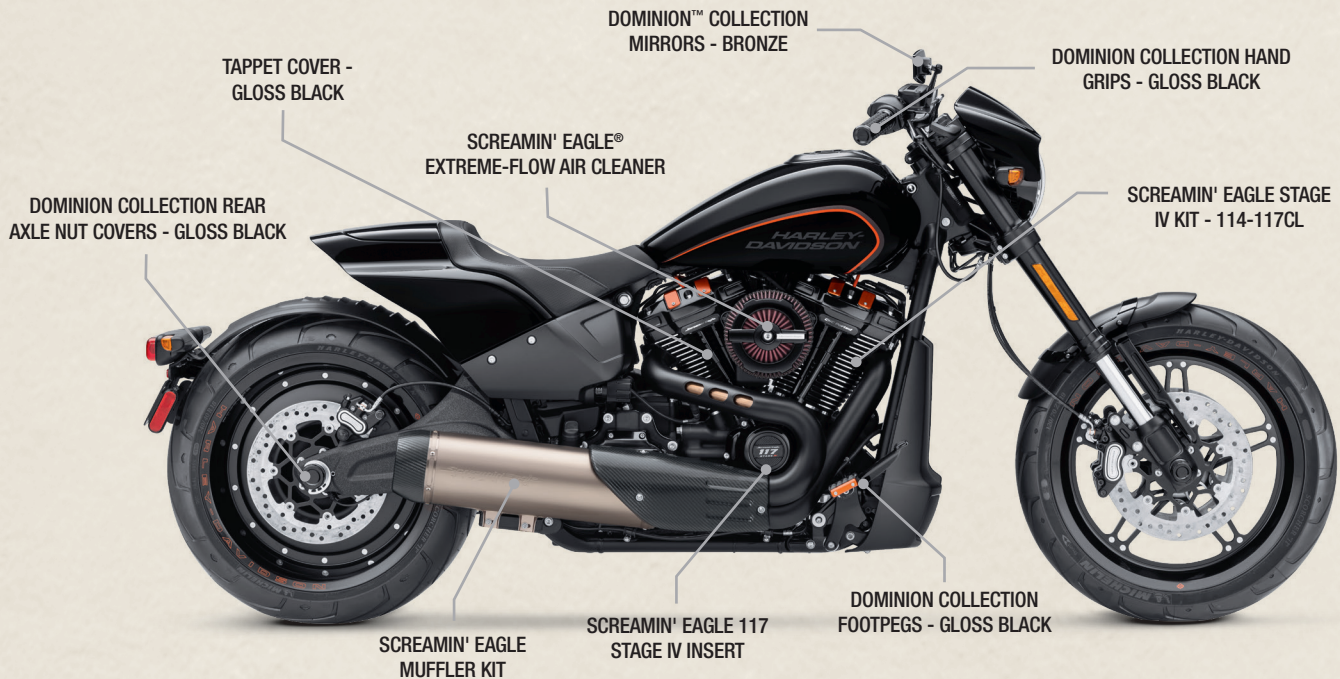

# 2019 FXDRS FXDR™ 114

PRODUCTION COLOR: VIVID BLACK

Customized with Genuine Motor Parts & Accessories

DESCRIPTION	PART NO.
<b>ACCESSORIES FOR STYLE</b>	
<b>Front End</b>	
<input type="checkbox"/> <b>NEW</b> Front Axle Nut Cover Installation Kit	43000159
<input type="checkbox"/> <b>NEW</b> Dominion Collection Front Axle Nut Covers - Gloss Black	43000124
<b>Hand Controls &amp; Gauges</b>	
<input type="checkbox"/> <b>NEW</b> Dominion Collection Hand Grips - Gloss Black	56100231
<input type="checkbox"/> <b>NEW</b> Dominion Collection Mirrors - Gloss Black	61100107
<input type="checkbox"/> <b>NEW</b> Dominion Collection Fuel Cap - Gloss Black	56000136
<b>Engine &amp; Chassis Trim</b>	
<input type="checkbox"/> <b>NEW</b> Screamin' Eagle Timer Cover Base	25600117
<input type="checkbox"/> <b>NEW</b> Screamin' Eagle 117 Stage IV insert	25600125
<input type="checkbox"/> Screamin' Eagle Round Air Cleaner Cover - Ratchet	61300845
<input type="checkbox"/> <b>NEW</b> Dominion Collection Upper Rocker Box Covers - Gloss Black	25700779
<input type="checkbox"/> <b>NEW</b> Dominion Collection Upper Rocker Box Cover Inserts - Brushed Orange	25700793
<input type="checkbox"/> <b>NEW</b> Dominion Collection Derby Cover - Gloss Black	25700965
<input type="checkbox"/> <b>NEW</b> Dominion Collection Inserts - Brushed Orange, Large	61400606
<input type="checkbox"/> <b>NEW</b> Dominion Collection Inserts - Brushed Orange, Small	61400607
<input type="checkbox"/> <b>NEW</b> Dominion Collection Transmission Cover - Gloss Black	34800047
<input type="checkbox"/> Rocker Box Cover Lower (2)	25700521