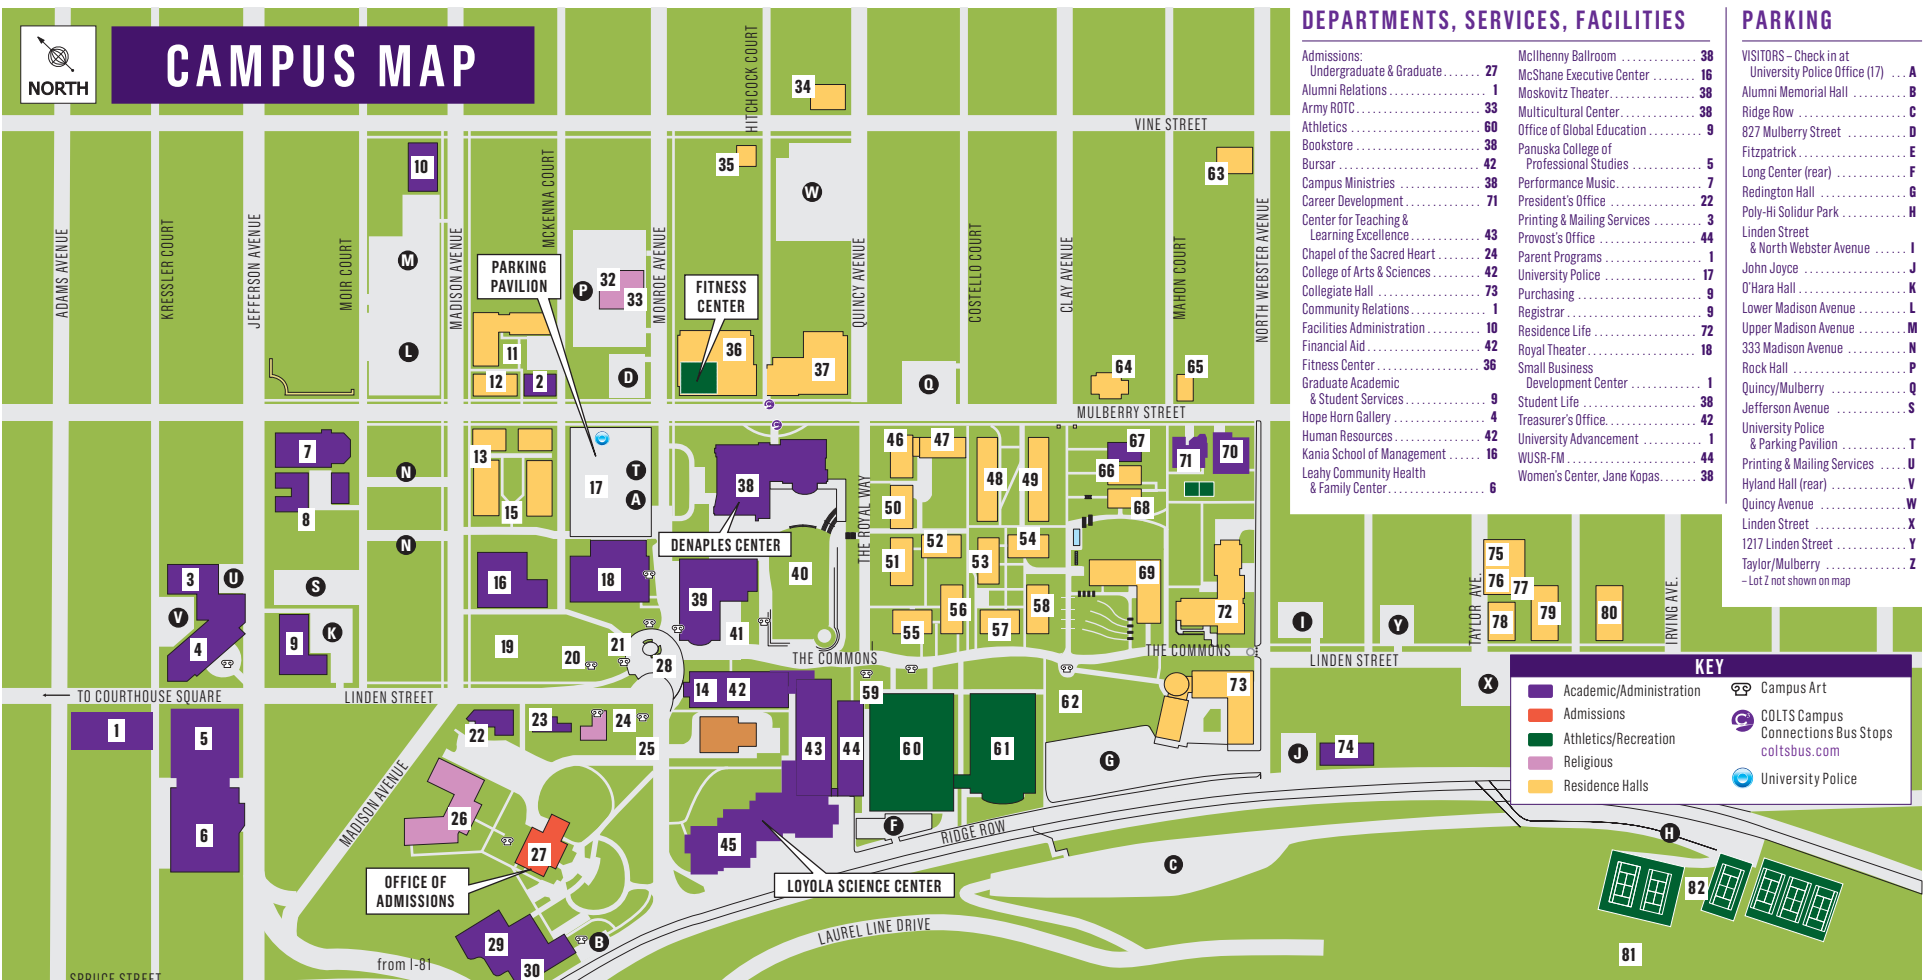

CAMPUS MAP

DEPARTMENTS, SERVICES, FACILITIES

Admissions: Undergraduate & Graduate	27	McHenny Ballroom	38
Alumni Relations	1	McShane Executive Center	16
Army ROTC	33	Moskovitz Theater	38
Athletics	60	Multicultural Center	38
Bookstore	38	Office of Global Education	9
Bursar	42	Panaska College of Professional Studies	5
Campus Ministries	38	Performance Music	7
Career Development	71	President's Office	22
Center for Teaching & Learning Excellence	43	Printing & Mailing Services	3
Chapel of the Sacred Heart	24	Provost's Office	44
College of Arts & Sciences	42	Parent Programs	1
Collegiate Hall	73	University Police	17
Community Relations	1	Purchasing	9
Facilities Administration	10	Registrar	9
Financial Aid	42	Residence Life	72
Fitness Center	36	Royal Theater	18
Graduate Academic & Student Services	9	Small Business Development Center	1
Hope Horn Gallery	4	Student Life	38
Human Resources	42	Treasurer's Office	42
Kania School of Management	16	University Advancement	1
Leahy Community Health & Family Center	6	WUSR-FM	44
		Women's Center, Jane Kopas	38

PARKING

VISITORS - Check in at University Police Office (17)	A
Alumni Memorial Hall	B
Ridge Row	C
827 Mulberry Street	D
Fitzpatrick	E
Long Center (rear)	F
Redington Hall	G
Poly-Hi Solidur Park	H
Linden Street & North Webster Avenue	I
John Joyce	J
O'Hara Hall	K
Lower Madison Avenue	L
Upper Madison Avenue	M
333 Madison Avenue	N
Rock Hall	P
Quincy/Mulberry	Q
Jefferson Avenue	S
University Police & Parking Pavilion	T
Printing & Mailing Services	U
Hyland Hall (rear)	V
Quincy Avenue	W
Linden Street	X
1217 Linden Street	Y
Taylor/Mulberry	Z

- Lot Z not shown on map