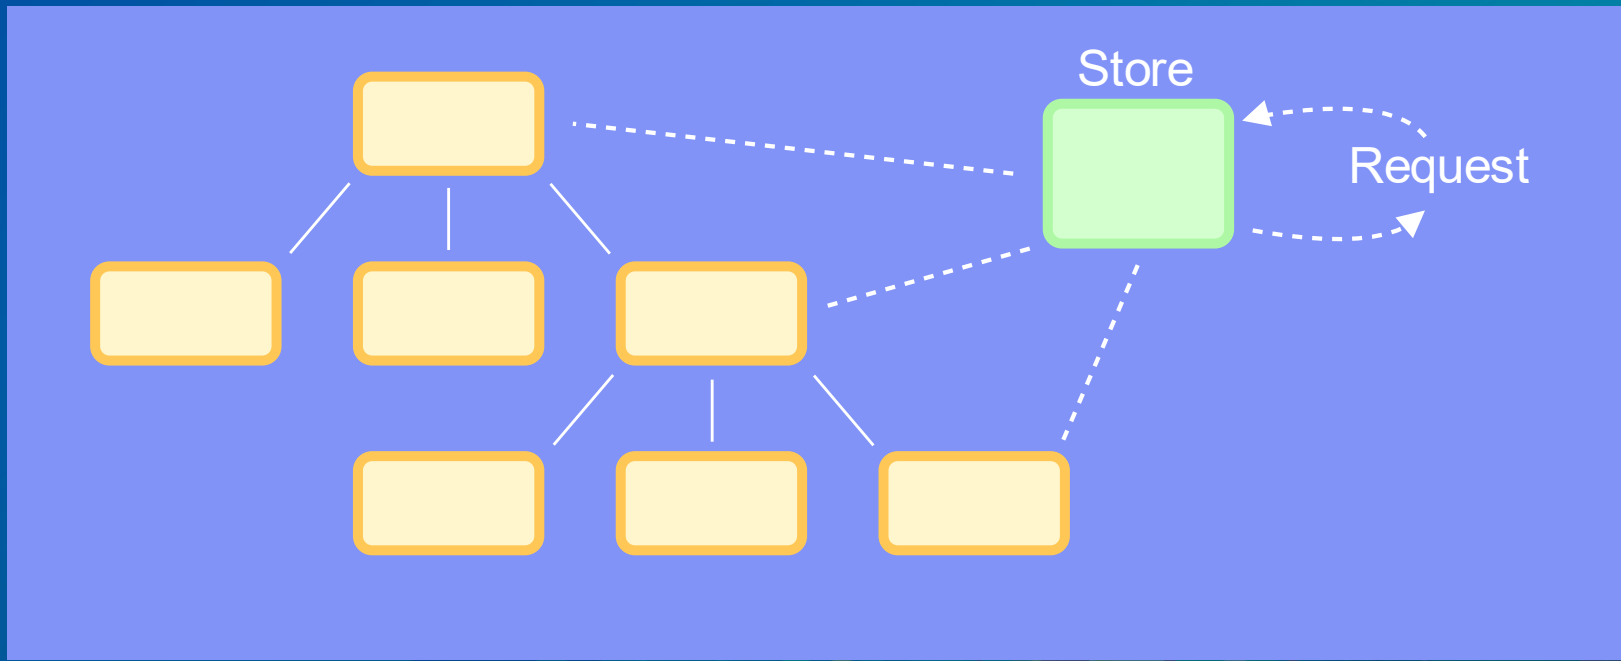

Redux

redux.js.org

Side-Effects

github.com/redux-saga/redux-saga

A tiny library to help load modules from either the 4.x or 3.x versions of the ArcGIS API for JavaScript in non-Dojo applications

esri-loader