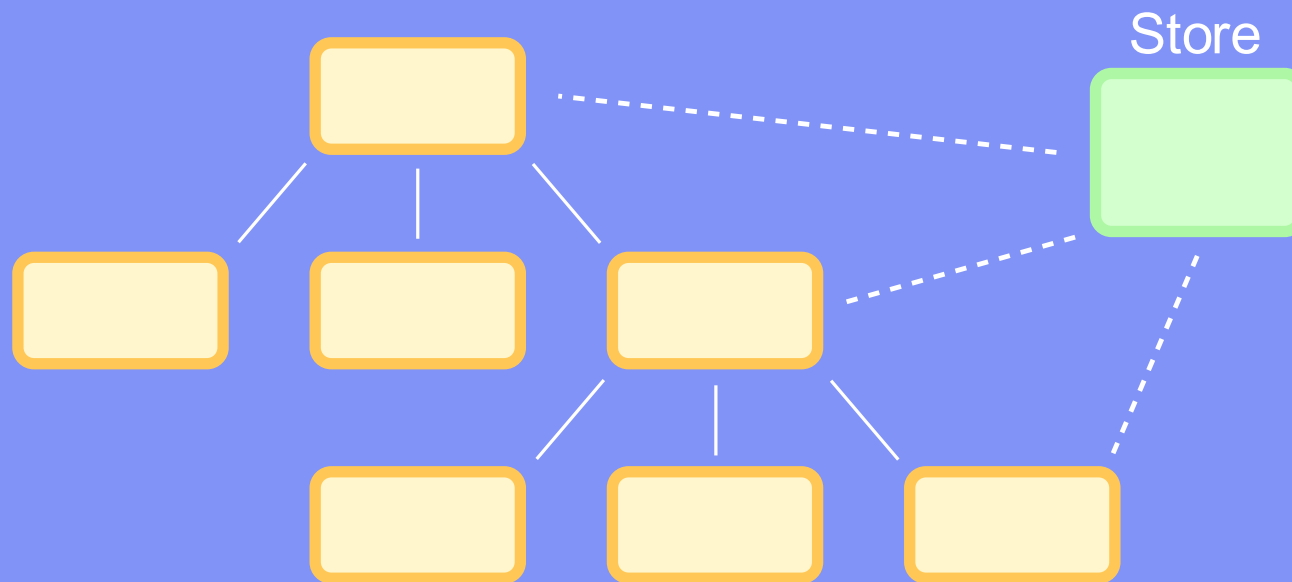

Redux

redux.js.org

Side-Effects

github.com/redux-saga/redux-saga

A tiny library to help load modules from either the 4.x or 3.x versions of the ArcGIS API for JavaScript in non-Dojo applications

esri-loader