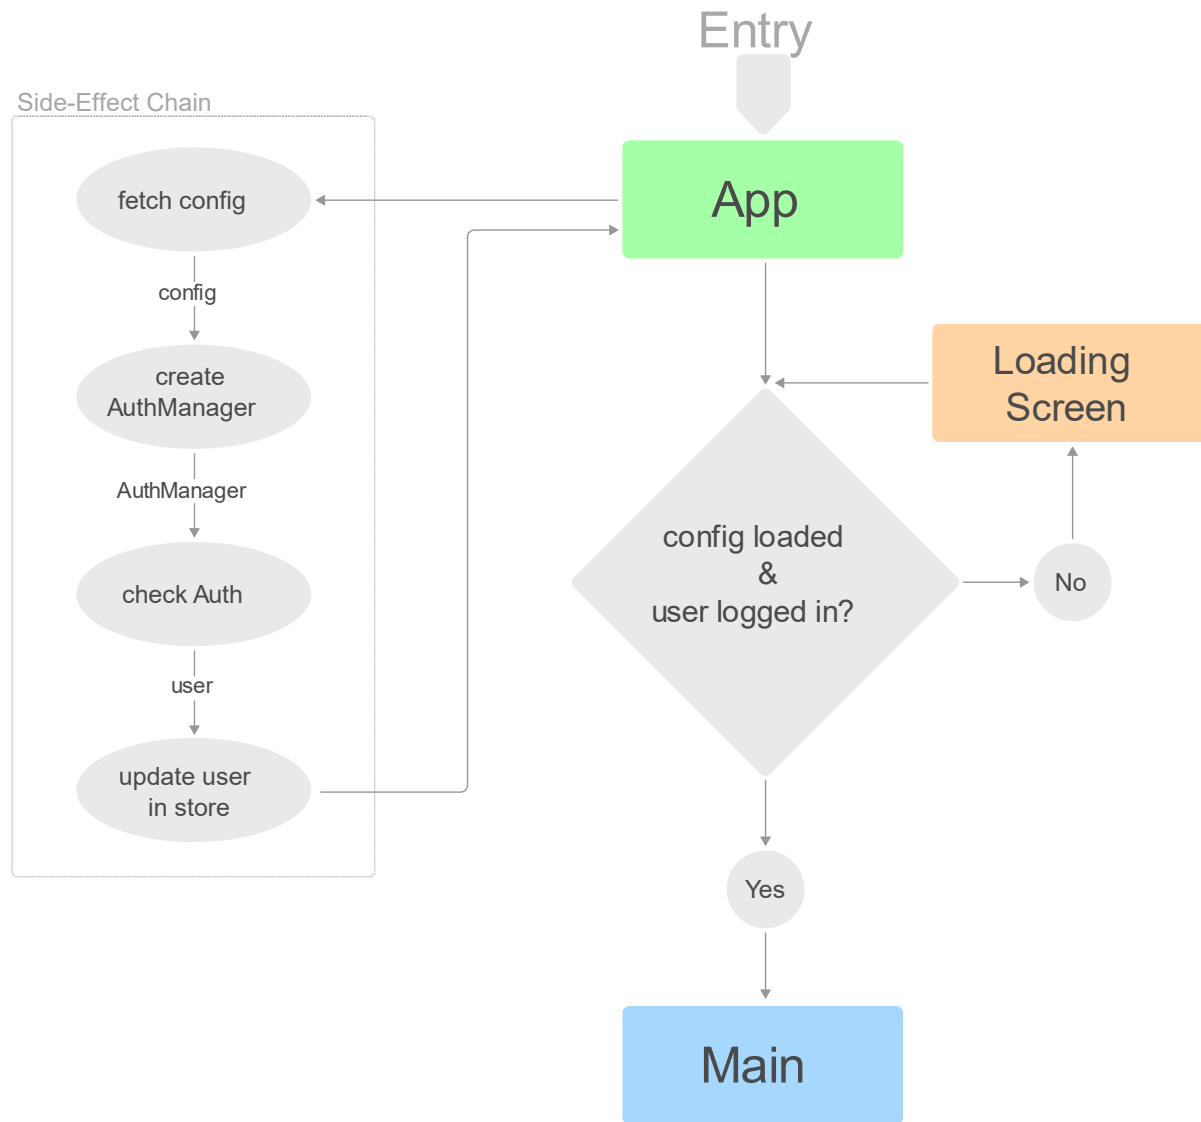

Administration Building

- Admin Building
- Alumni and Trustee Affairs
- Bank (CIB)
- Communications
- Development
- Equal Opportunity and Affirmative Action
- Human Resources
- Institutional Research
- President's Office
- Provost's Office
- Registrar
- Sponsored Programs
- Student Accounting
- Training and Development

Allam Amphitheater

- Amphi

Americana Food Court

- Americana

Arnold Pavilion

AUC Map

American University in Cairo

Incident Dashboard

Abu Dhabi Department of Transportation

Esri – React – Boot

- Create-React-App
- Configuration
- Authentication
- Map and Scene Components

github.com/Esri/esri-react-boot

Esri-React-Boot

Esri Professional Services

Questions?

github.com/Esri/esri-react-boot

esri

THE
SCIENCE
OF
WHERE

Please Take Our Survey on the App

Download the Esri Events app and find your event

Select the session you attended

Scroll down to find the feedback section