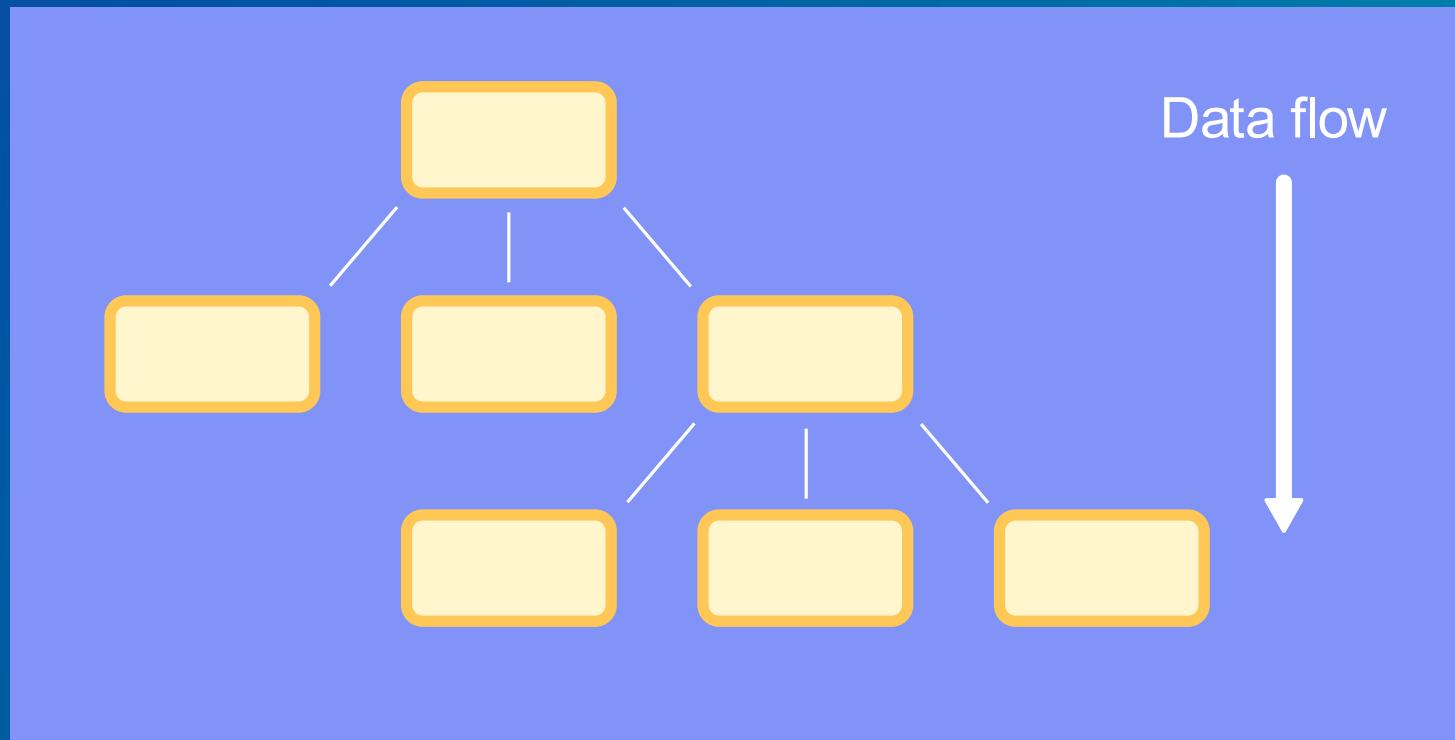

Redux

redux.js.org

Side-Effects

github.com/redux-saga/redux-saga

A tiny library to help load modules from either the 4.x or 3.x versions of the ArcGIS API for JavaScript in non-Dojo applications

esri-loader