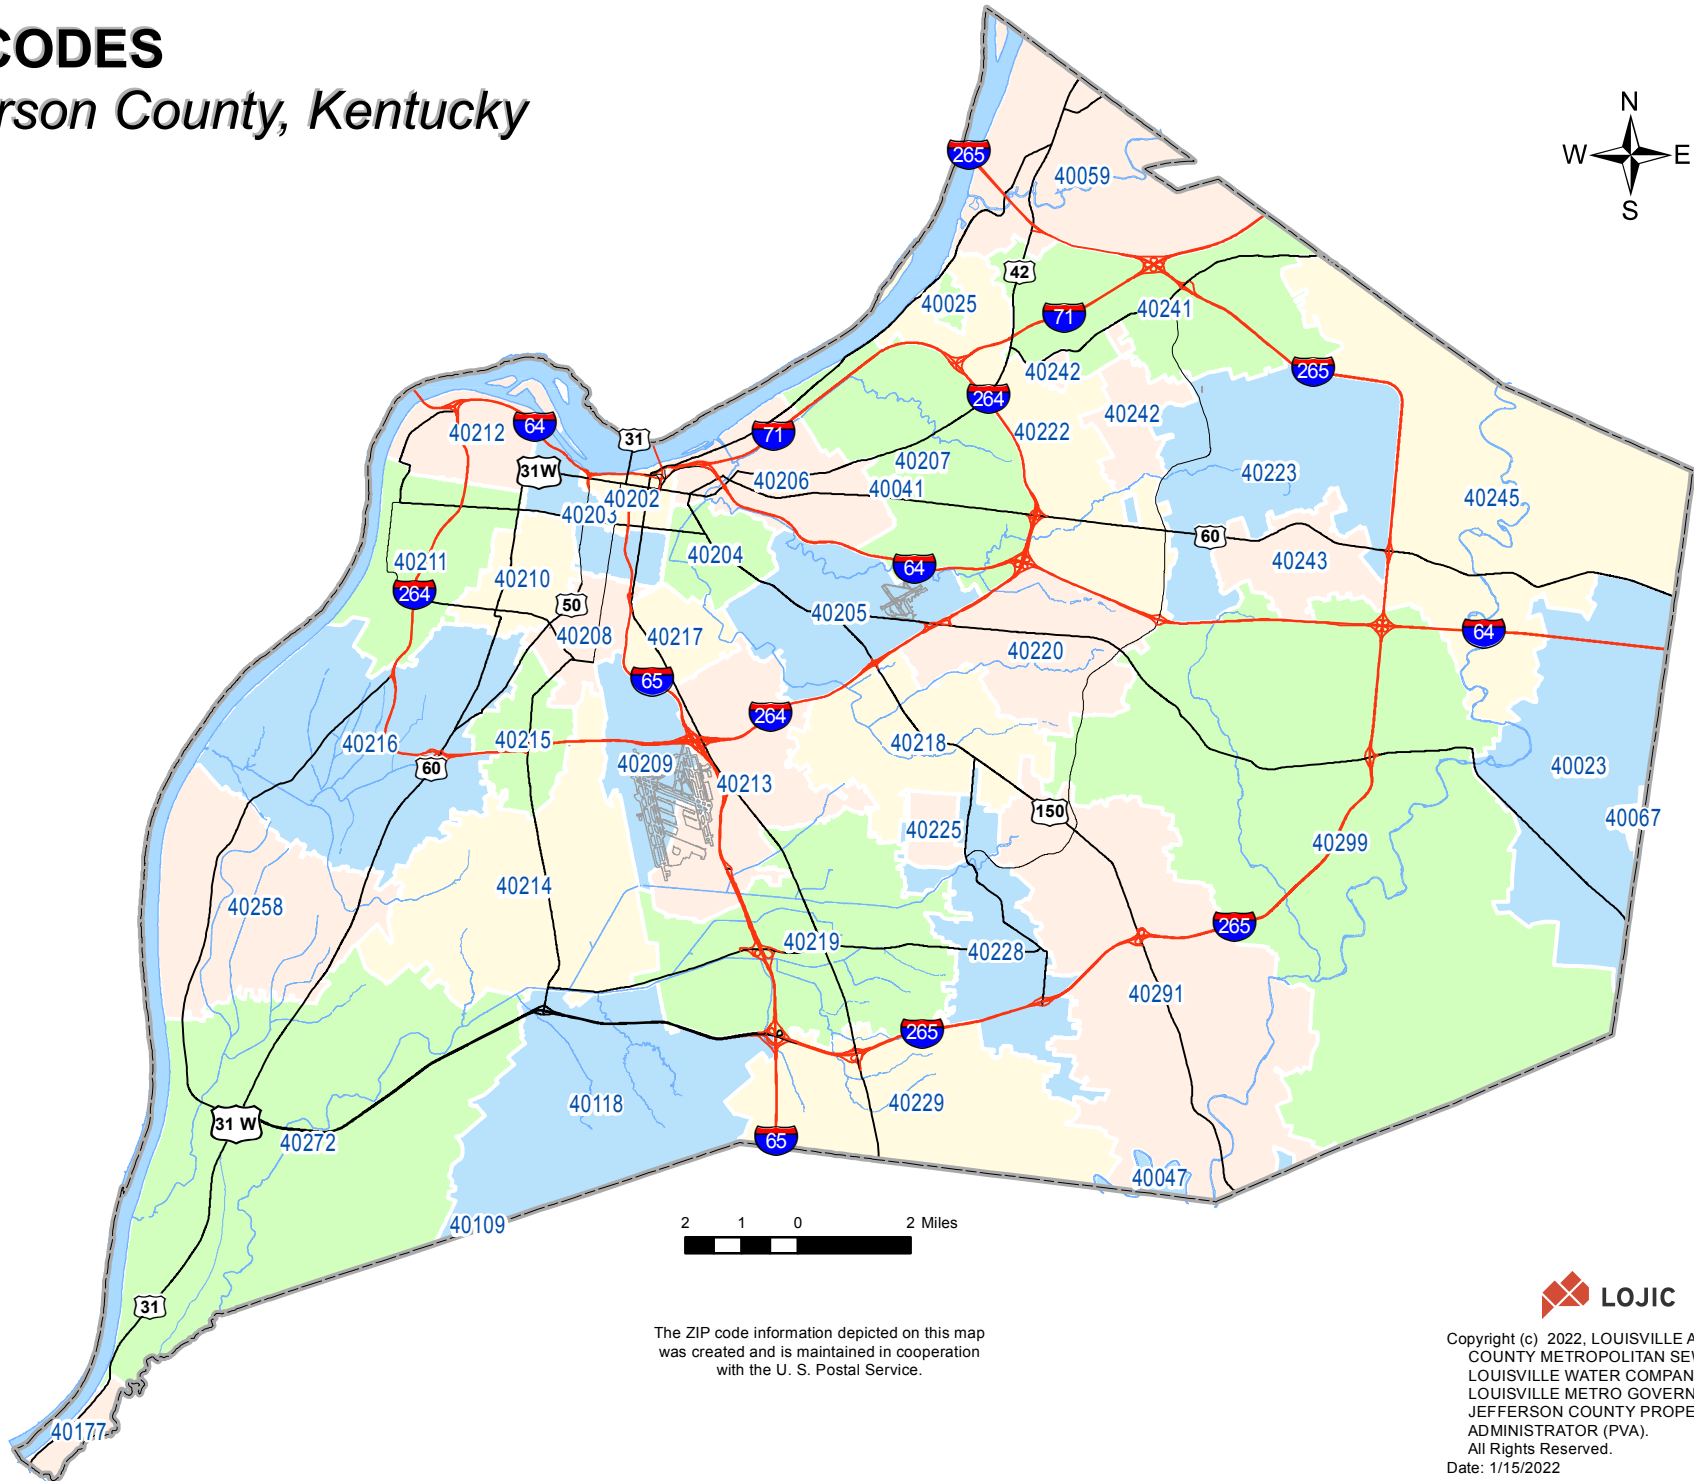

ZIP CODES

Jefferson County, Kentucky

The ZIP code information depicted on this map was created and is maintained in cooperation with the U. S. Postal Service.

 **LOJIC**
Copyright (c) 2022, LOUISVILLE AND JEFFERSON COUNTY METROPOLITAN SEWER DISTRICT (MSD), LOUISVILLE WATER COMPANY (LWC), LOUISVILLE METRO GOVERNMENT, and JEFFERSON COUNTY PROPERTY VALUATION ADMINISTRATOR (PVA). All Rights Reserved.
Date: 1/15/2022