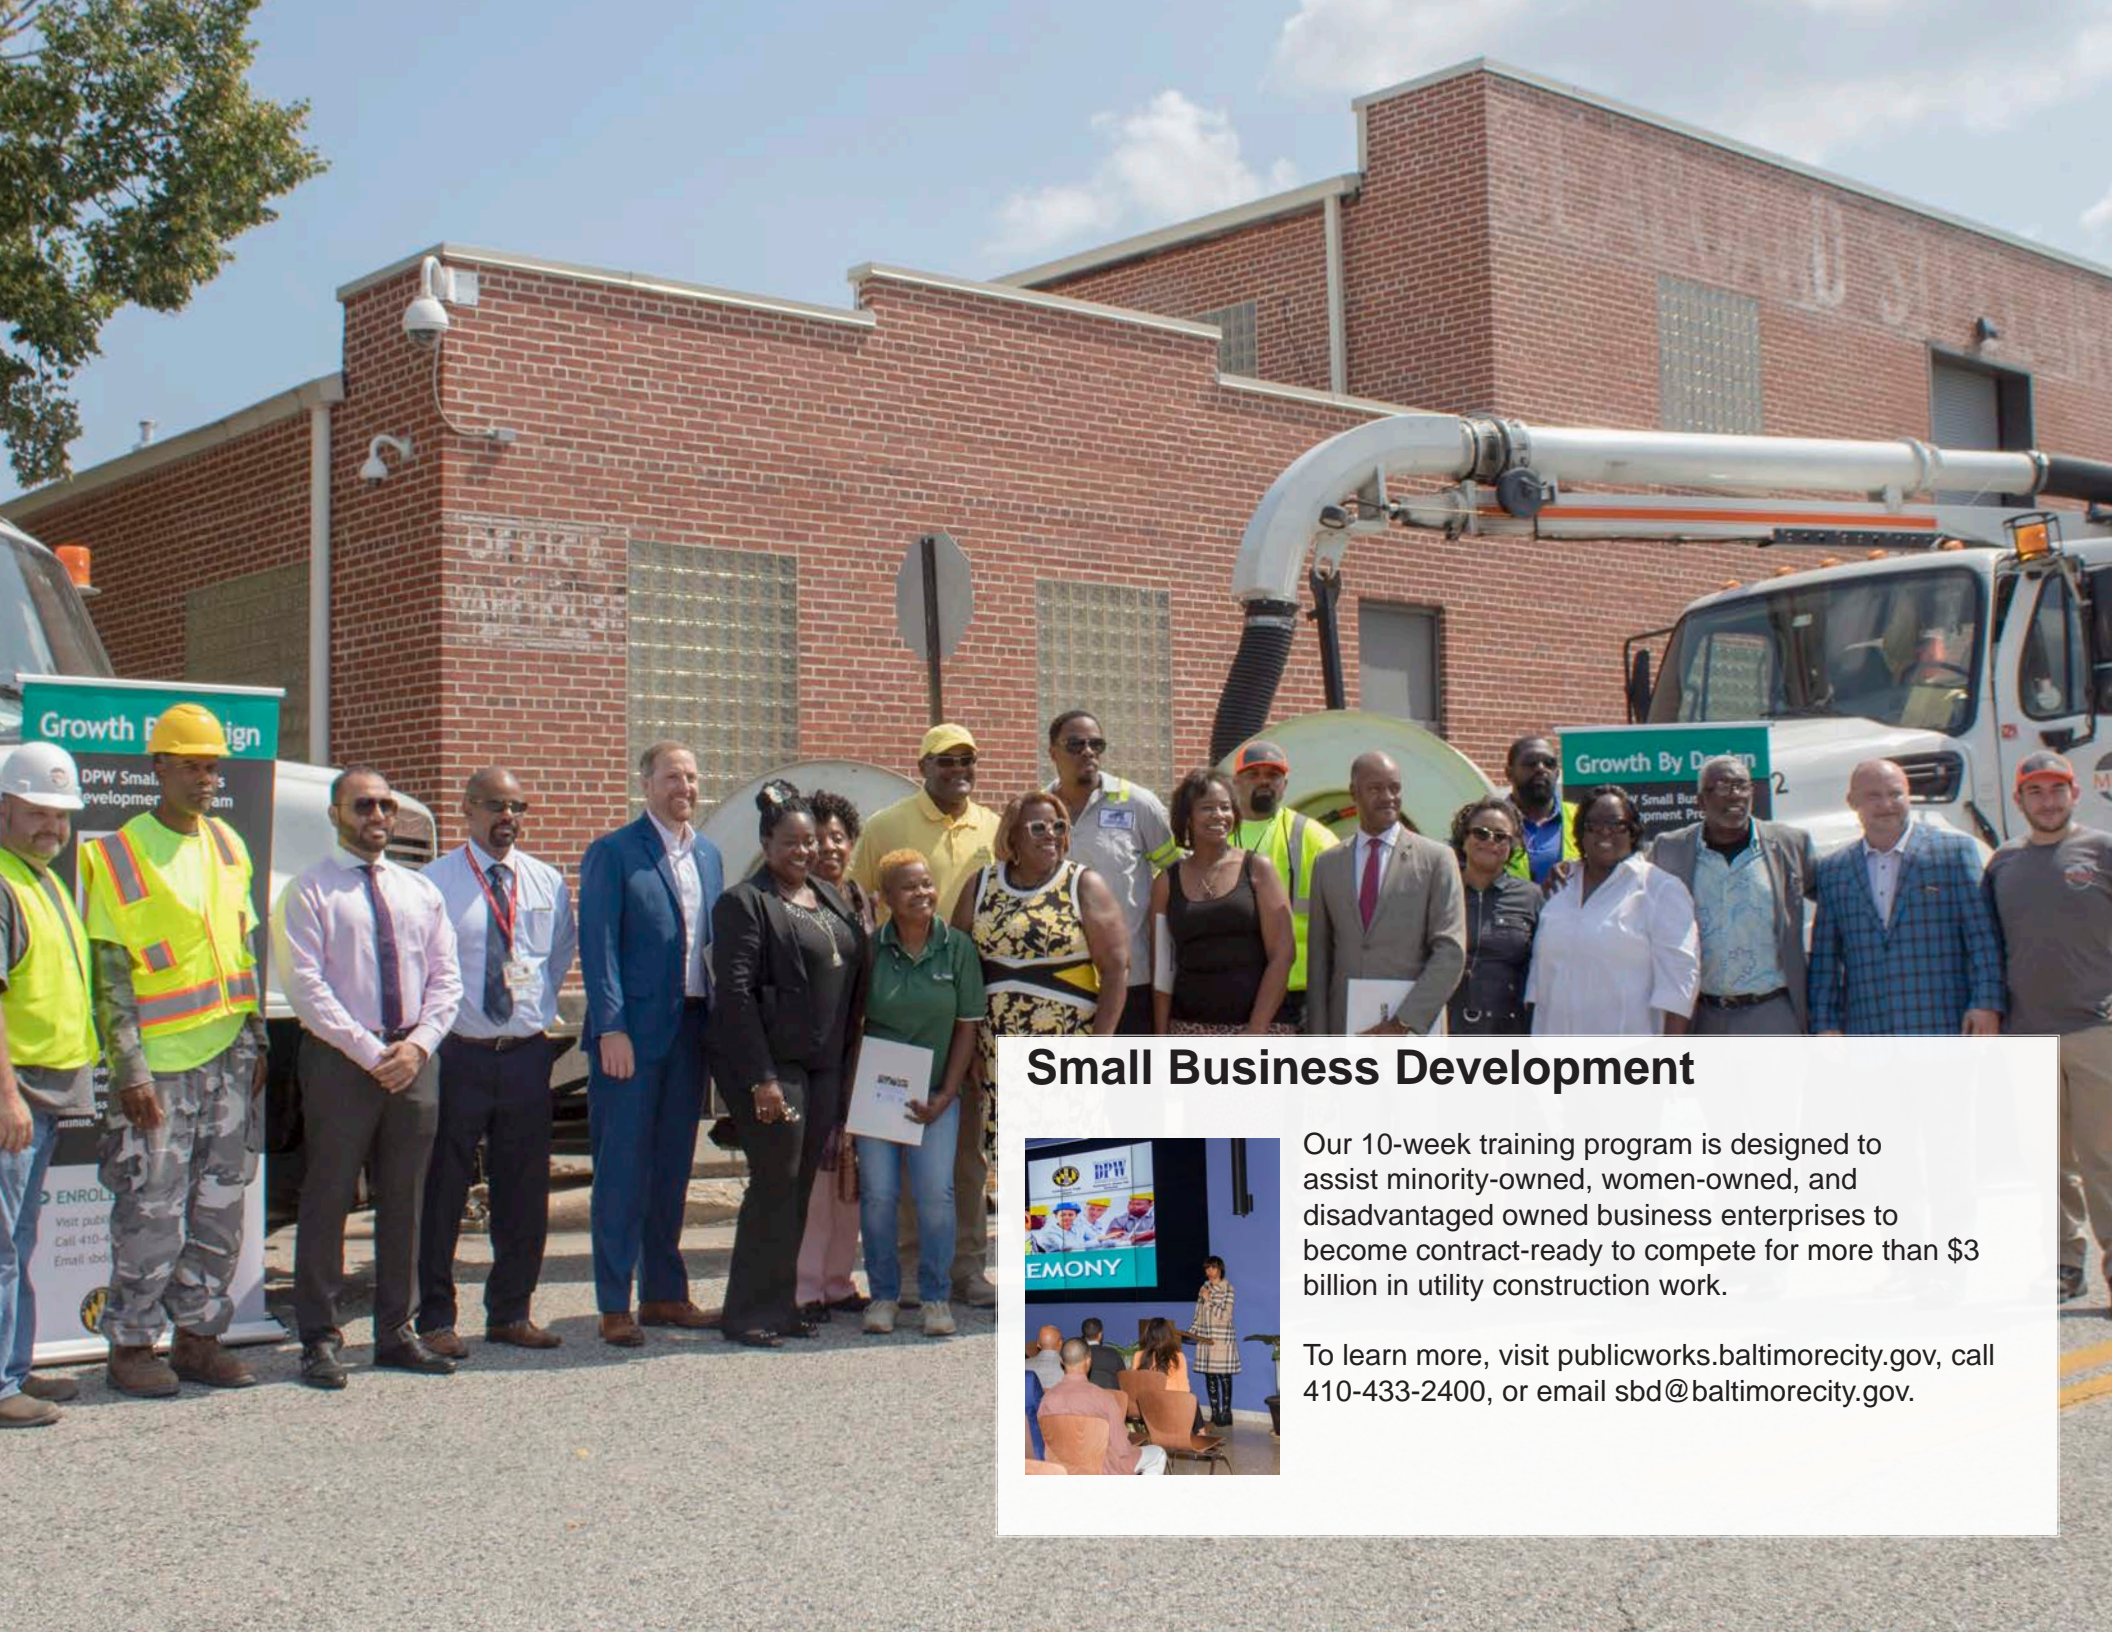

Small Business Development