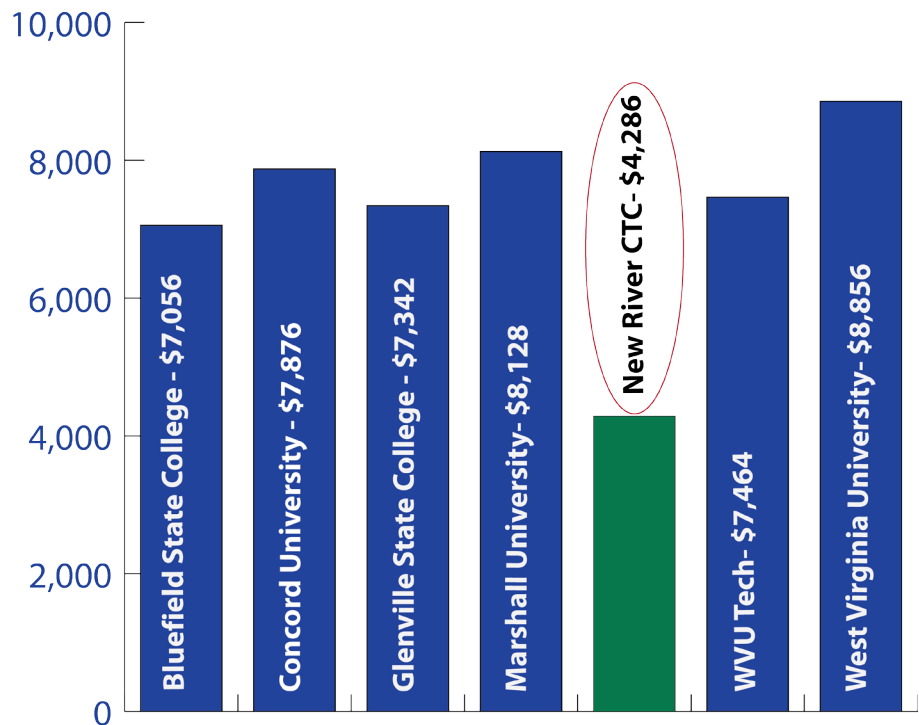

- **Courses that Count**

From general studies requirements to degree and certificate programs, New River CTC offers both academic and technical programs to meet industry needs in our communities. Choose from attending classes at a convenient location during the day or evening or taking online courses.