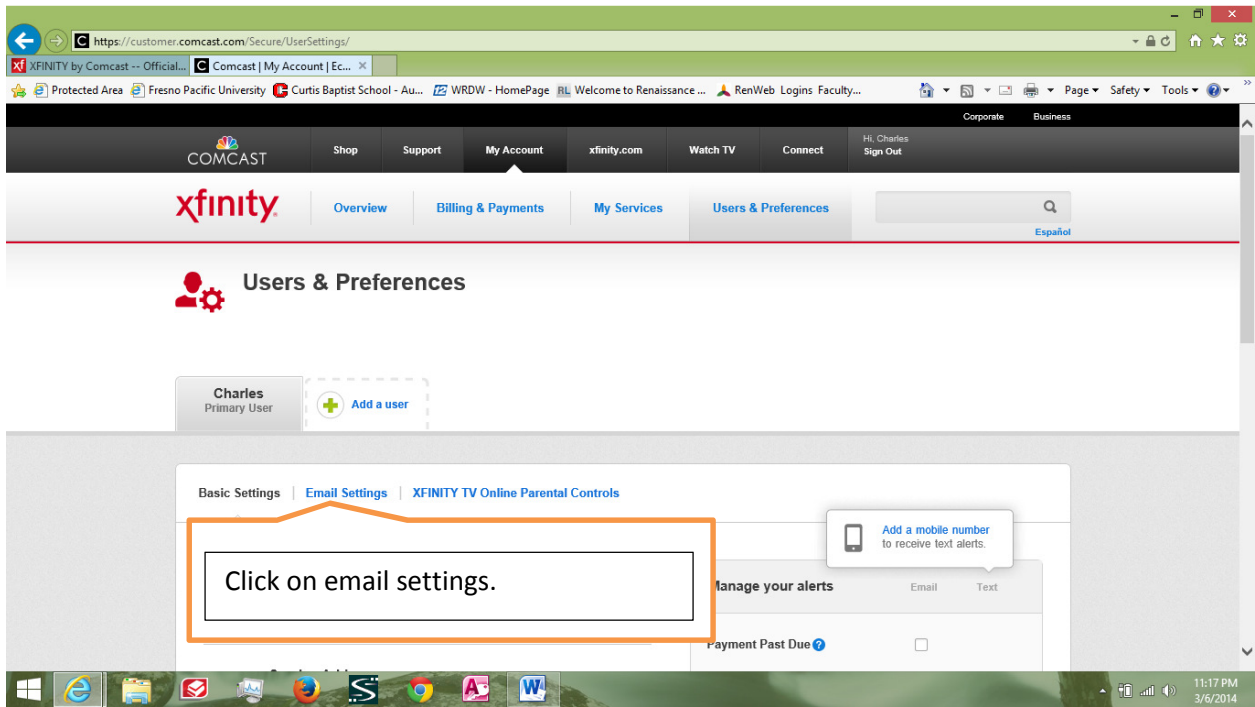

[Calculate New Payment](#)

Click Your Age:
18-25 26-35 36-45
46-55 56-65 Over 65

Watch Live TV Online

ON NOW UPCOMING

Featured:

LIVE 10:30p-1:00a | NBC Sports

11:10 PM 3/6/2014

Click on My Account