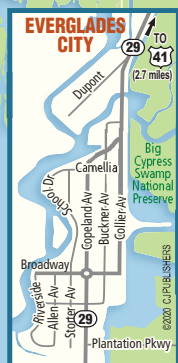

Be sure to pick up the latest issue of the Southwest Florida Welcome Guide-Map when you visit!

Copies are available everywhere.

www.WelcomeGuide-Map.com/SouthwestFlorida

Check back often to Find the Fun that Southwest Florida has to offer!