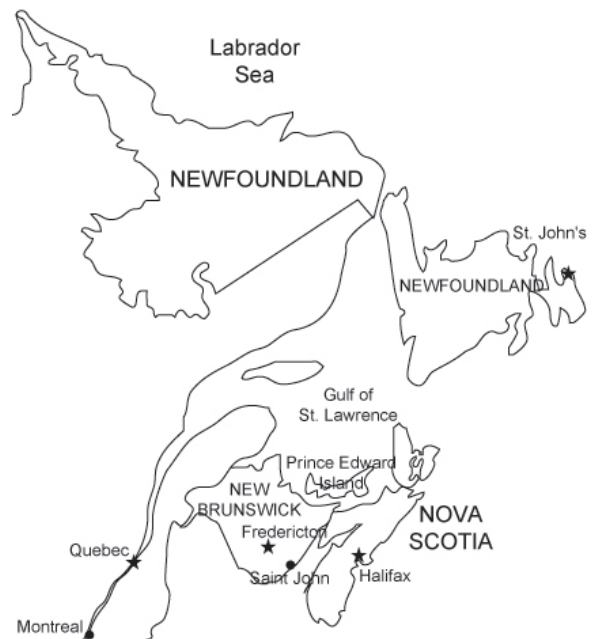

SWEET VALLEY POINT OF SALE PRODUCTS SEE CATALOG FOR SPECIAL OFFERS.

Pick 6 Carry-tray	\$1.95
Pick 6 Poster 16" x 30"	\$8.95
Go Ahead... Get Fresh! Poster 16" x 30"	\$8.95

FREIGHT INFORMATION

	Apr 5 to Jun 14	Jun 15 to Oct 30
MINIMUMS FOR FREE DELIVERY per shipment		
New Brunswick	\$1200	\$600
Nova Scotia & PEI	\$1800	\$900
MINIMUM DELIVERY per shipment – shipping fee added		
New Brunswick \$50 fee	\$600	\$300
Nova Scotia & PEI \$50 fee	\$1200	\$600
Nova Scotia & PEI \$75 fee	\$600	\$300