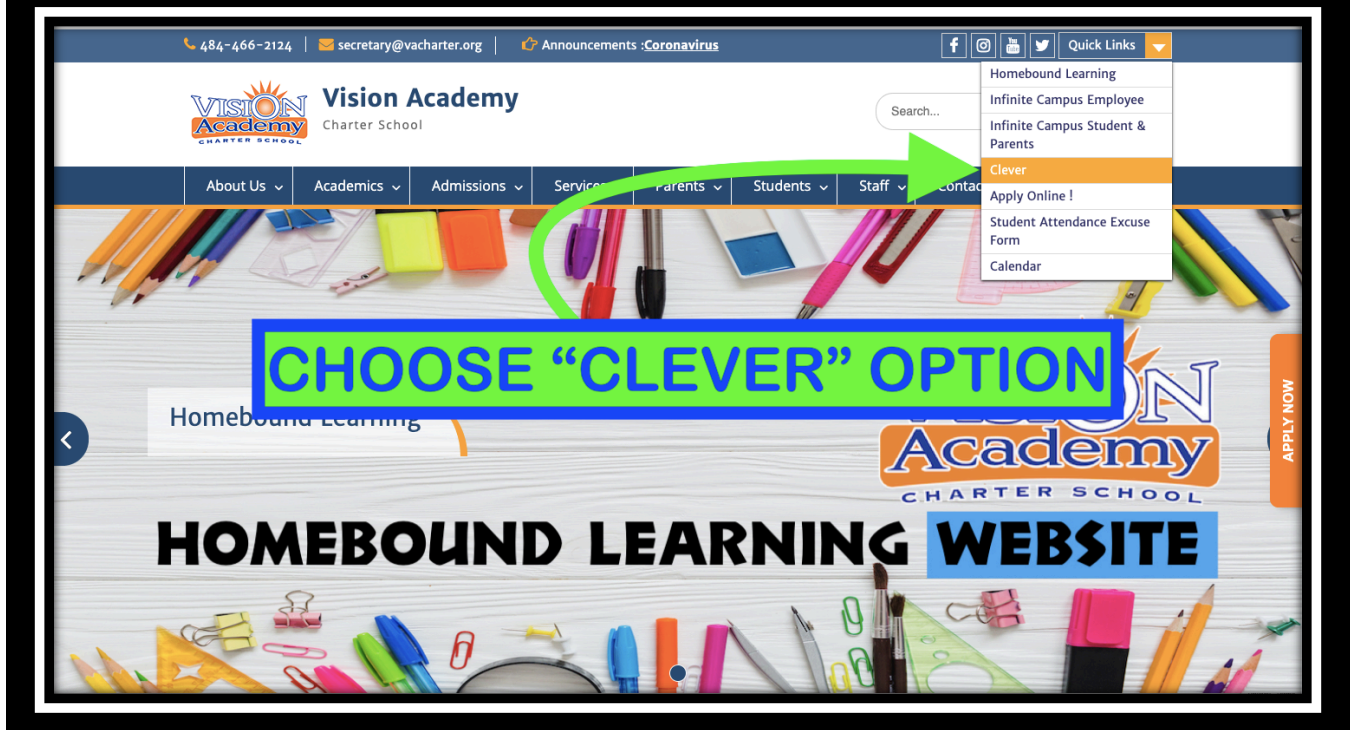

What is Clever Portal?

Clever gives students and teachers **a single login for all of their online learning programs** and resources, personalized for each user's needs.

Google Chrome Browser is recommended

How do I access Clever Account?

There are two ways to reach "CLEVER" website.

1. OPTION