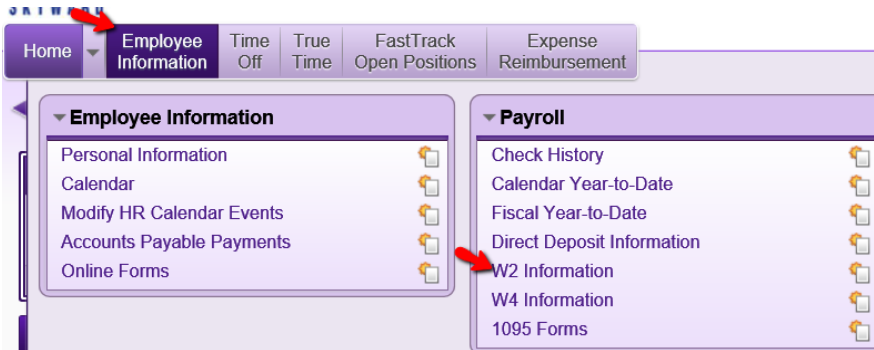

Enter your username and password

**SKYWARD®**

**SANTA FE ISD  
EMPLOYEE ACCESS**

Login ID:

Password:

[Forgot your Login/Password?](#)

05.16.10.00.09

Click Employee Information and W2 Information