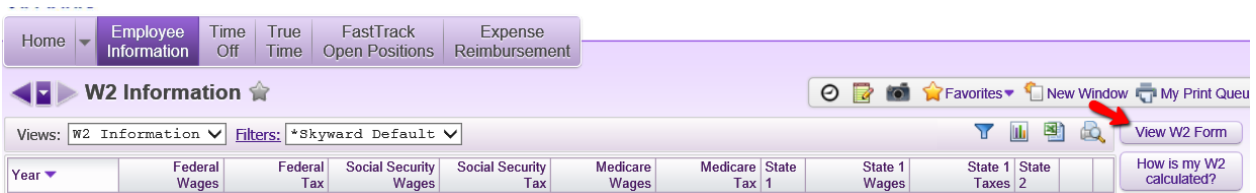

Enter your Social Security code and click Print