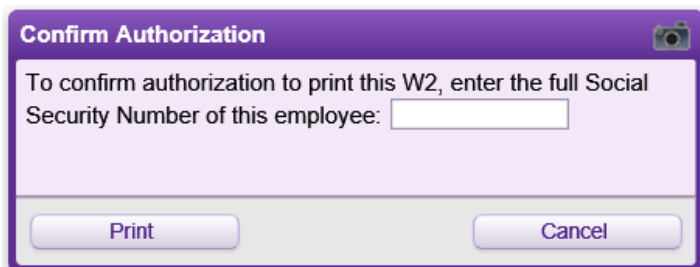

You may get a prompt asking if you want to open or save. Click Open