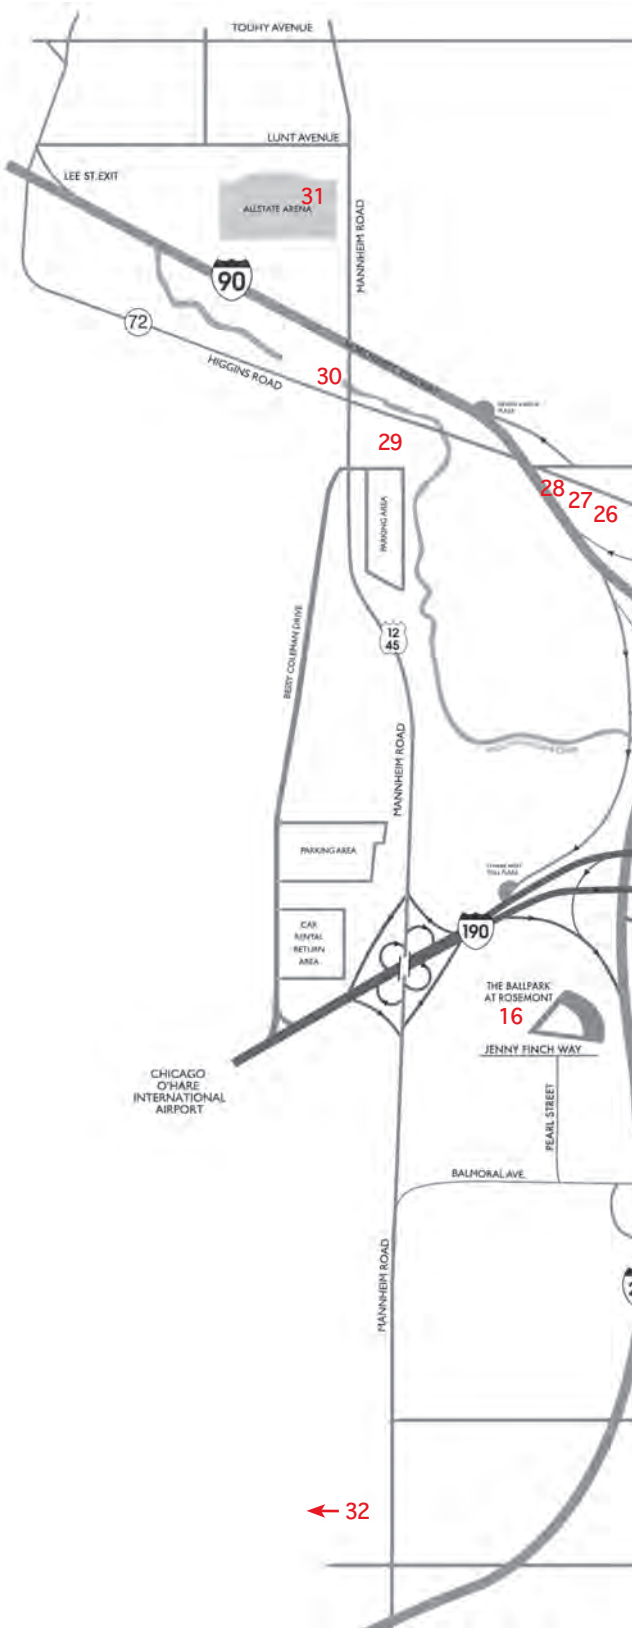

TOUHY AVENUE

LUNT AVENUE

LEE ST. EXIT

ALLSTATE ARENA

31

MANNHEIM ROAD

72

HIGGINS ROAD

30

29

28 27 26

PARKING AREA

MANNHEIM ROAD

PARKING AREA

BEST COLONY DRIVE

MANNHEIM ROAD

CAR RENTAL RETURN AREA

190

CHICAGO O'HARE INTERNATIONAL AIRPORT

THE BALLPARK AT ROSEMONT

16

JENNY FINCH WAY

PEARL STREET

BALMORAL AVE.

MANNHEIM ROAD

← 32