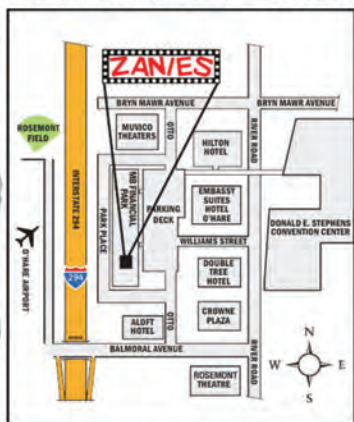

ZANIES

THE BEST STANDUP COMEDY EVERY NIGHT!

***ROSEMONT: Next to O'Hare Airport
Inside the MB Financial Park and Entertainment District***

5437 Park Place, Rosemont, IL 60018 847-813-0484

CHICAGO: The Original in Old Town

1548 N. Wells St., Chicago, IL 60610 312-337-4027

WWW.ZANIES.COM