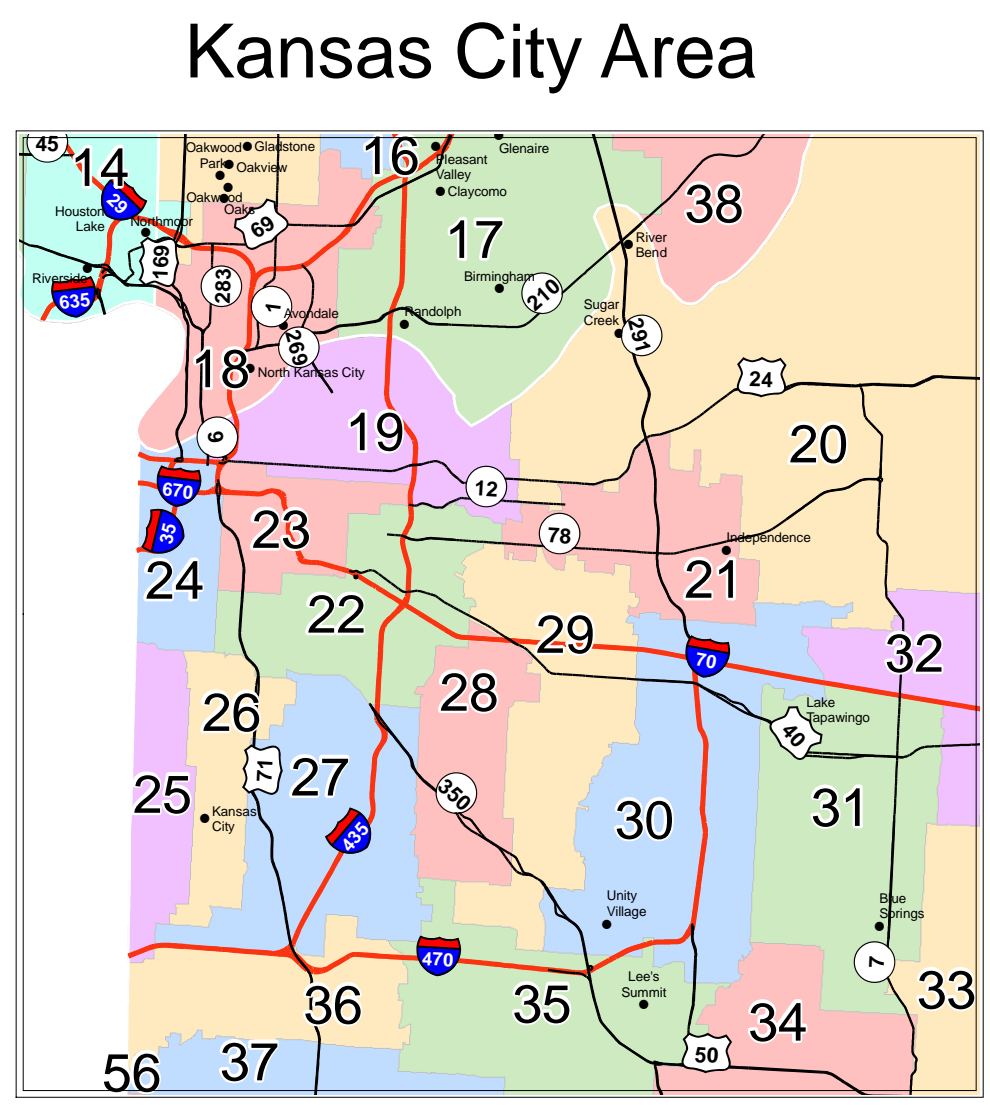

MISSOURI HOUSE DISTRICTS

19 to 37,
53, 56
Jackson County

66, 76 to 84, 91, 93
St. Louis City

66 to 75, 83
85 to 100
St. Louis County

132 to 136 Springfield

- Towns
- MO Highways
- U.S. Highways
- Interstates

Districts Filed by Appellate Apportionment Commission