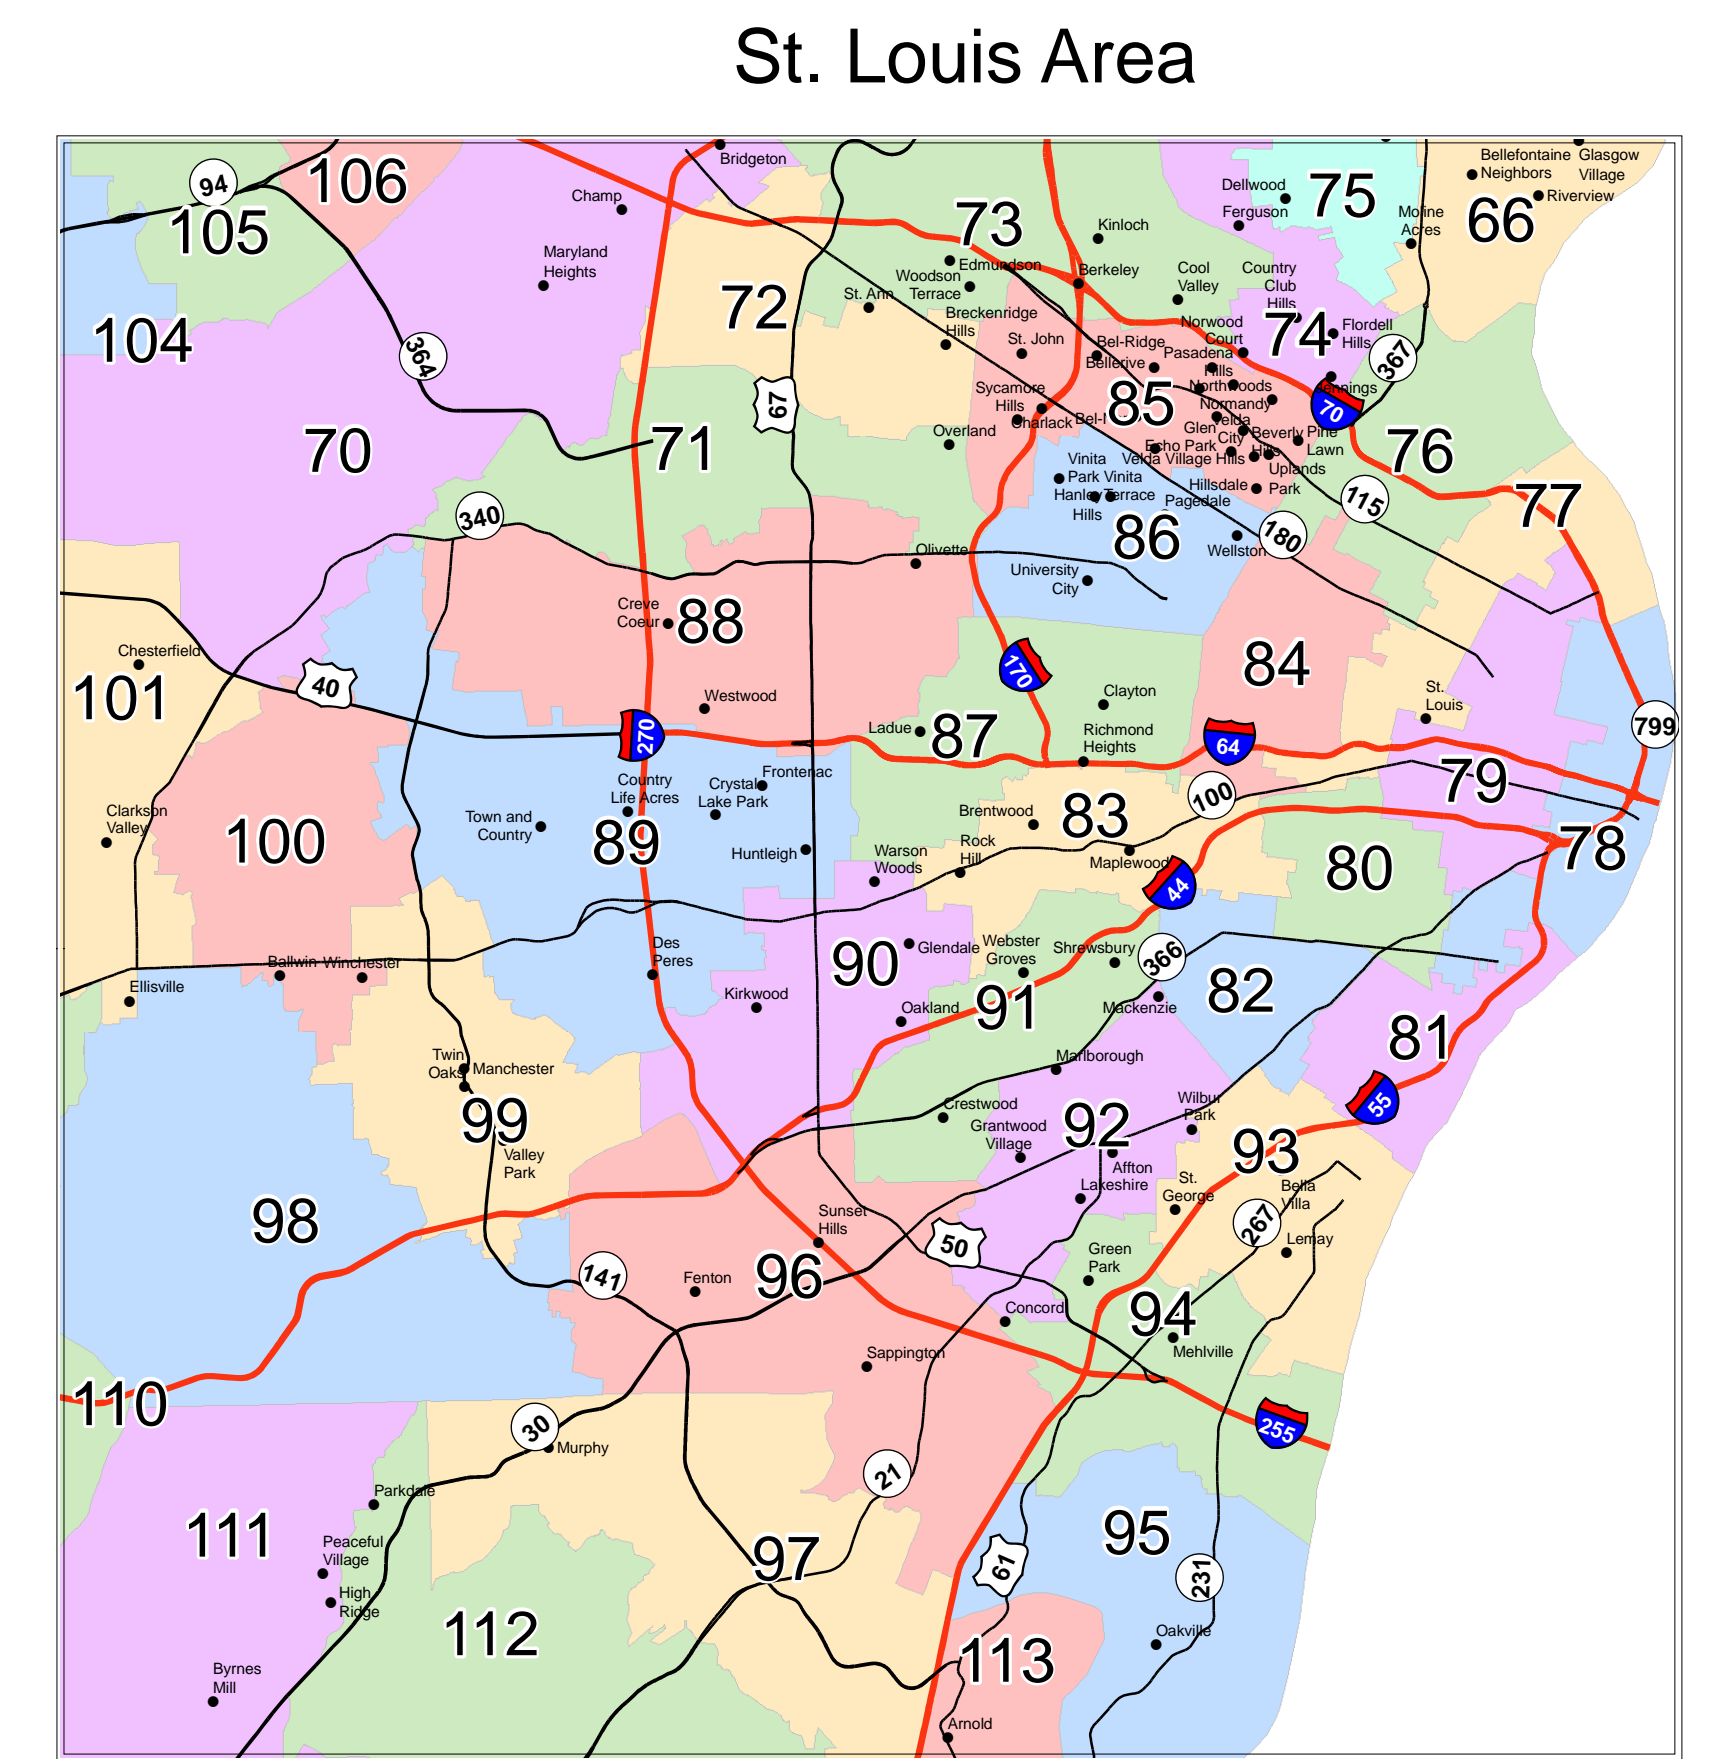

MISSOURI HOUSE DISTRICTS

19 to 37,
53, 56
Jackson County

66, 76 to 84, 91, 93
St. Louis City

66 to 75, 83
85 to 100
St. Louis County

132 to 136 Springfield

- Towns
- MO Highways
- U.S. Highways
- Interstates

Districts Filed by Appellate Apportionment Commission