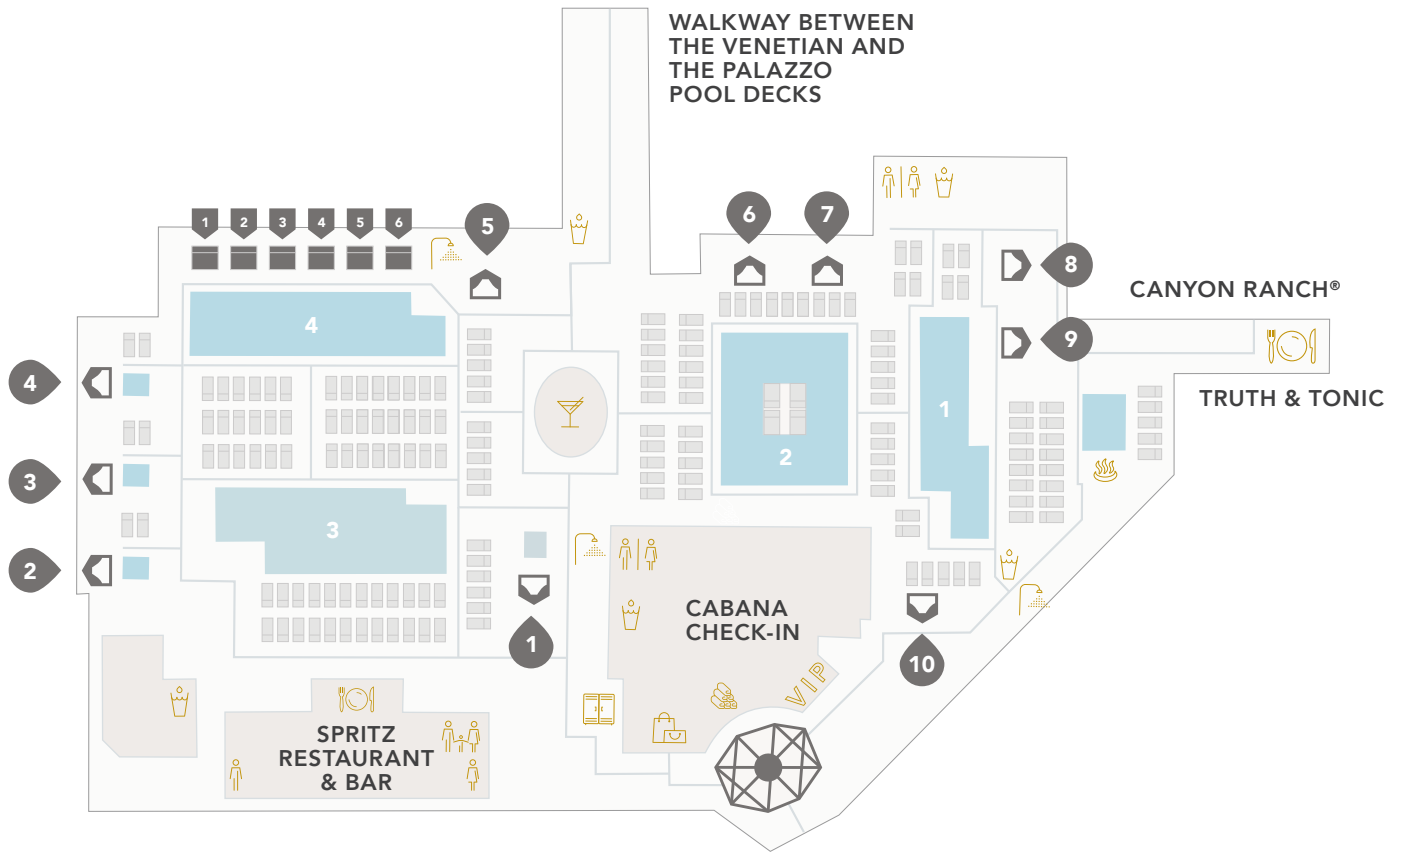

The Venetian Pool Map

**CABANA
NUMBER**

CABANA

**CABANA
CHECK-IN**

COCKTAIL

RESTAURANT

RETAIL

SPA

SHOWER

**LOUNGE
CHAIRS**

TOWELS

**WATER
FOUNTAIN**

**DAYBED
NUMBER**

RESTROOM

**FAMILY
RESTROOM**

DAYBED

LOCKER

The Venezia Pool Map

**CABANA
NUMBER**

CABANA

**CABANA
CHECK-IN**

COCKTAIL

RESTAURANT

RETAIL

**FAMILY
RESTROOM**

The Palazzo Pool Map

**CABANA
NUMBER**

CABANA

**CABANA
CHECK-IN**

COCKTAIL

RESTAURANT

RETAIL