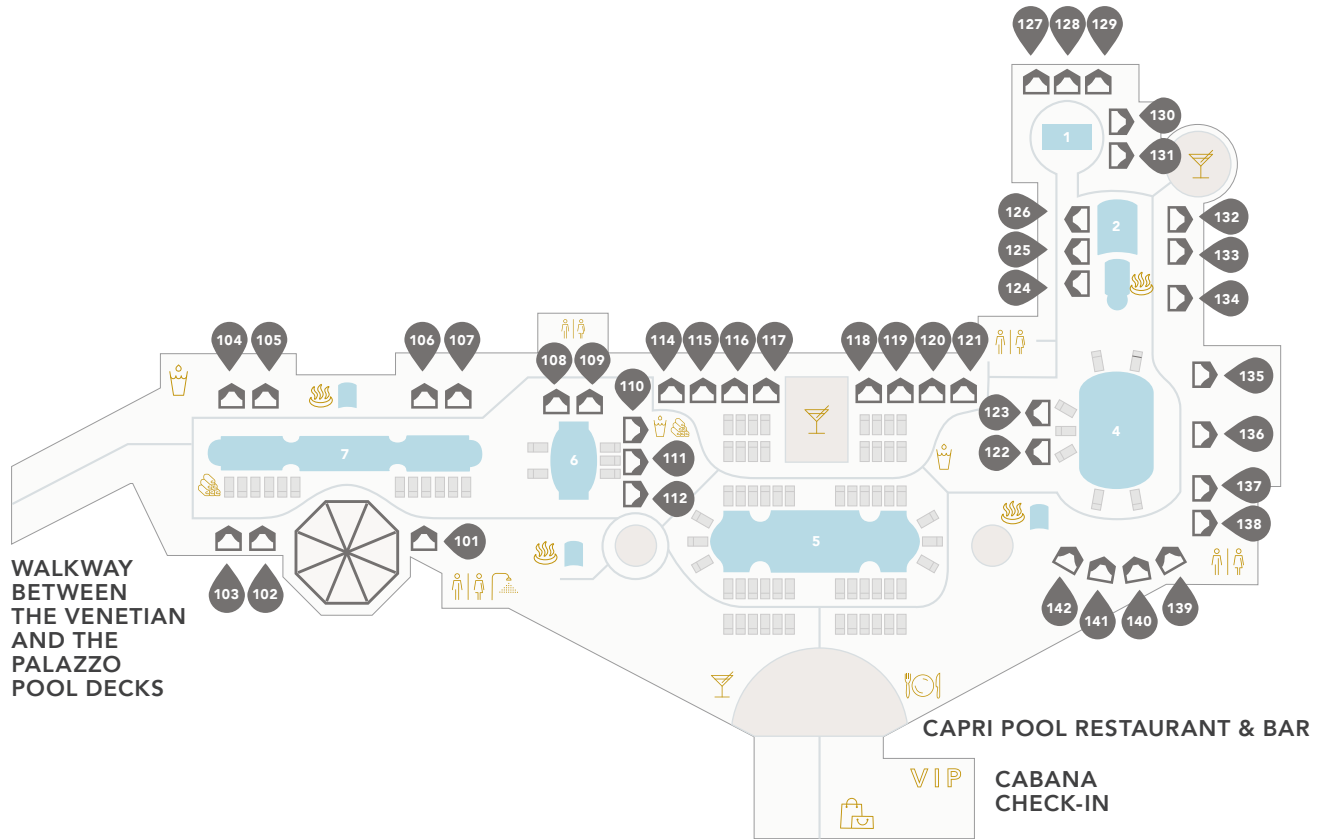

The Venetian Pool Map

**CABANA
NUMBER**

CABANA

**CABANA
CHECK-IN**

COCKTAIL

RESTAURANT

RETAIL

SPA

SHOWER

**LOUNGE
CHAIRS**

TOWELS

**WATER
FOUNTAIN**

**DAYBED
NUMBER**

RESTROOM

**FAMILY
RESTROOM**

DAYBED

LOCKER

The Venezia Pool Map

**CABANA
NUMBER**

CABANA

**CABANA
CHECK-IN**

COCKTAIL

RESTAURANT

RETAIL

**FAMILY
RESTROOM**

The Palazzo Pool Map

**CABANA
NUMBER**

CABANA

**CABANA
CHECK-IN**

COCKTAIL

RESTAURANT

RETAIL