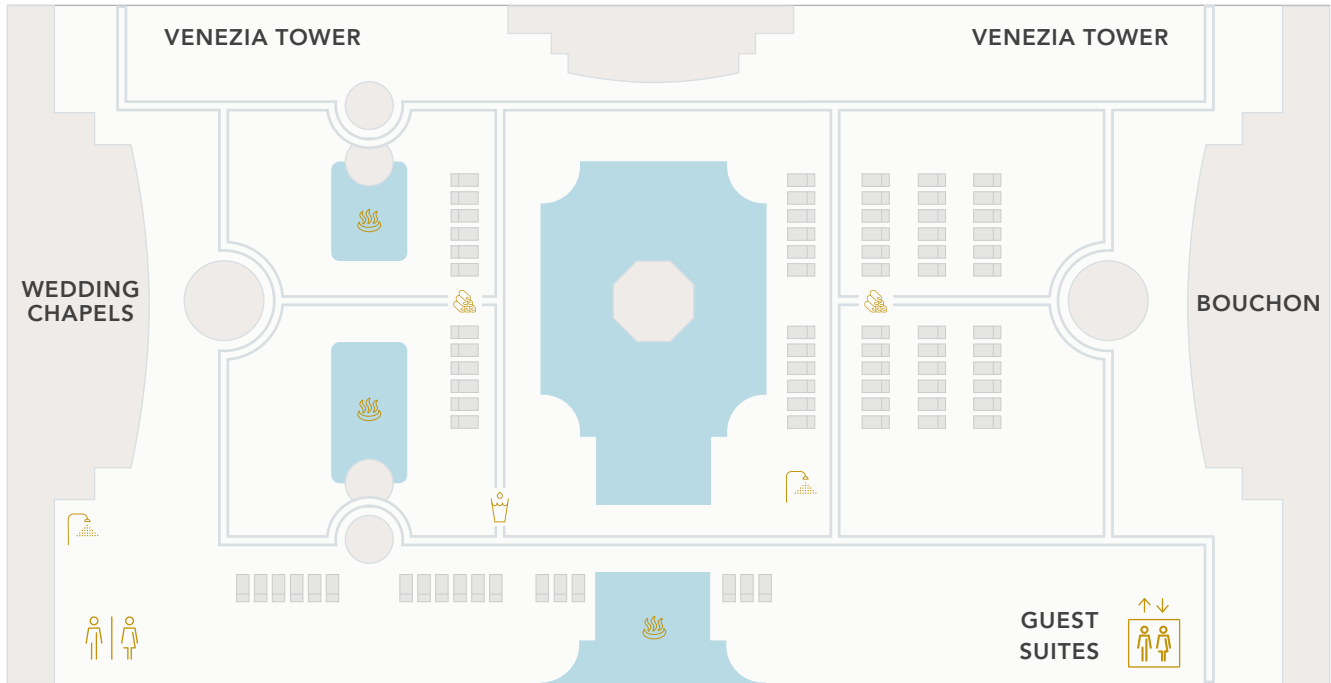

The Venetian Pool Map

**CABANA
NUMBER**

CABANA

**CABANA
CHECK-IN**

COCKTAIL

RESTAURANT

RETAIL

SPA

SHOWER

**LOUNGE
CHAIRS**

TOWELS

**WATER
FOUNTAIN**

**DAYBED
NUMBER**

RESTROOM

**FAMILY
RESTROOM**

DAYBED

LOCKER

The Venezia Pool Map

**CABANA
NUMBER**

CABANA

**CABANA
CHECK-IN**

COCKTAIL

RESTAURANT

RETAIL

**FAMILY
RESTROOM**

The Palazzo Pool Map

**CABANA
NUMBER**

CABANA

**CABANA
CHECK-IN**

COCKTAIL

RESTAURANT

RETAIL