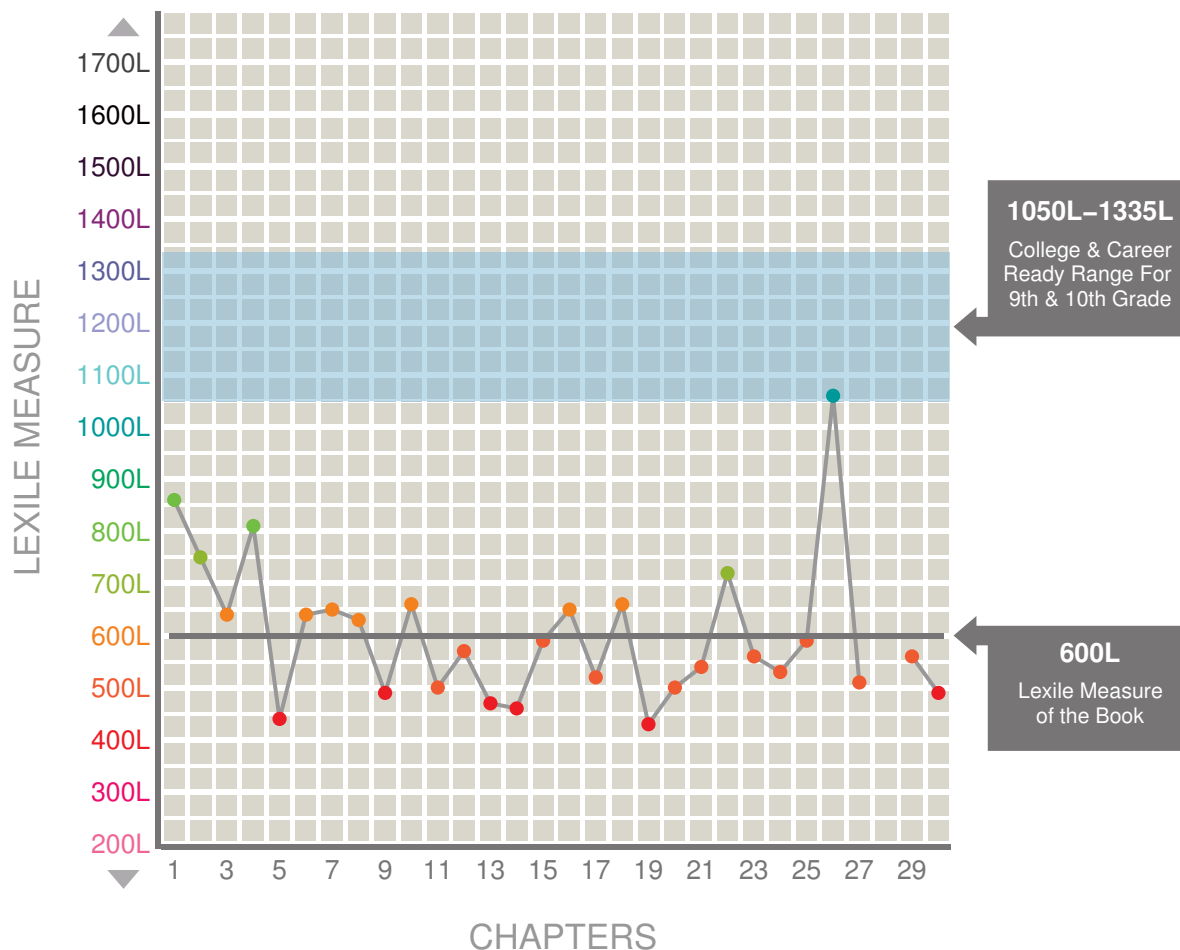

THE **LEXILE** by Chapter GUIDE  
 MEANINGFUL MEASURES FOR INSTRUCTIONAL PLANNING

**THE ABSOLUTELY TRUE DIARY OF A PART-TIME INDIAN**

**600L**

Sherman Alexie

This guide provides the Lexile® measure for every chapter in this book and is intended to help inform instruction. This book's Lexile measure is 600L and is frequently taught in the 9th and 10th grade. Students in these grades should be reading texts that have reading demand of 1050L through 1335L to be college and career ready by the end of Grade 12.

Lexile Measure

**CHAPTER & TITLE**

860L	1	The Black-Eye-Of-The-Month Club
750L	2	Why Chicken Means So Much To Me
640L	3	Revenge Is My Middle Name
810L	4	Because Geometry Is Not A Country Somewhere ...
440L	5	Hope Against Hope
640L	6	Go Means Go
650L	7	Rowdy Sings The Blues
630L	8	How To Fight Monsters
490L	9	Grandmother Gives Me Some Advice
660L	10	Tears Of A Clown
500L	11	Halloween
570L	12	Slouching Toward Thanksgiving
470L	13	My Sister Sends Me An E-mail
460L	14	Thanksgiving
590L	15	Hunger Pains
650L	16	Rowdy Gives Me Advice About Love
520L	17	Dance, Dance, Dance
660L	18	Don't Trust Your Computer
430L	19	My Sister Sends Me A Letter
500L	20	Reindeer Games
540L	21	And A Partridge In A Pear Tree
720L	22	Red Versus White
560L	23	Wake
530L	24	Valentine Heart
590L	25	In Like A Lion

**THE ABSOLUTELY TRUE DIARY  
OF A PART-TIME INDIAN**

Sherman Alexie

**600L**

This guide provides the Lexile® measure for every chapter in this book and is intended to help inform instruction. This book's Lexile measure is 600L and is frequently taught in the 9th and 10th grade. Students in these grades should be reading texts that have reading demand of 1050L through 1335L to be college and career ready by the end of Grade 12.