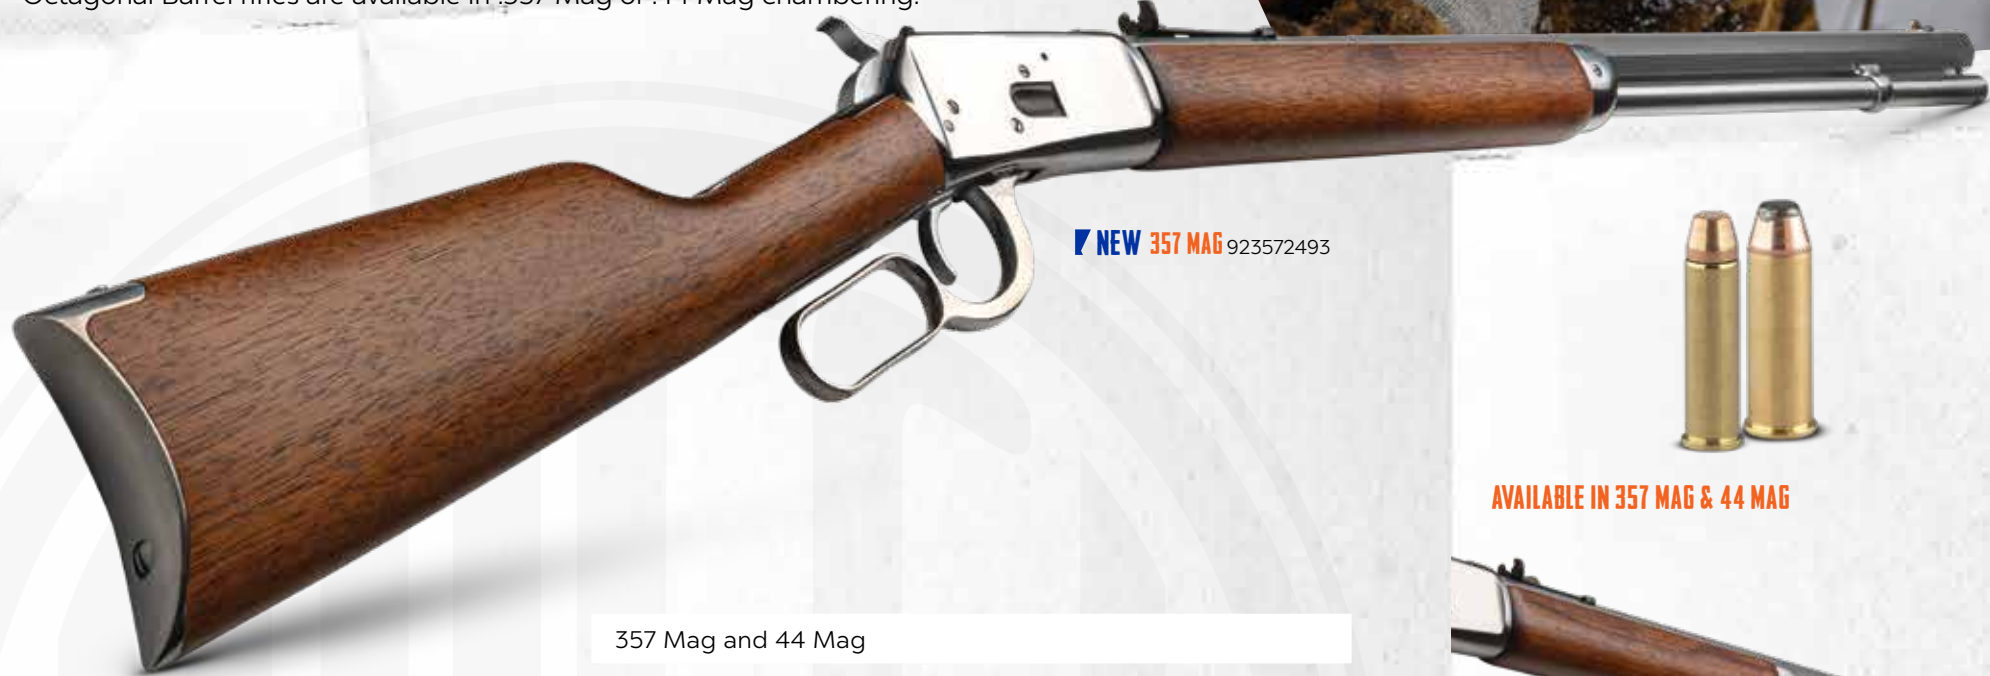

NEW 357 MAG 923572493

357 Mag and 44 Mag

Premium Brazilian hardwood forearm and stock

Polished stainless-steel or blued polished steel receiver, barrel, and magazine

Classic 24" octagonal barrel

AVAILABLE IN 357 MAG & 44 MAG